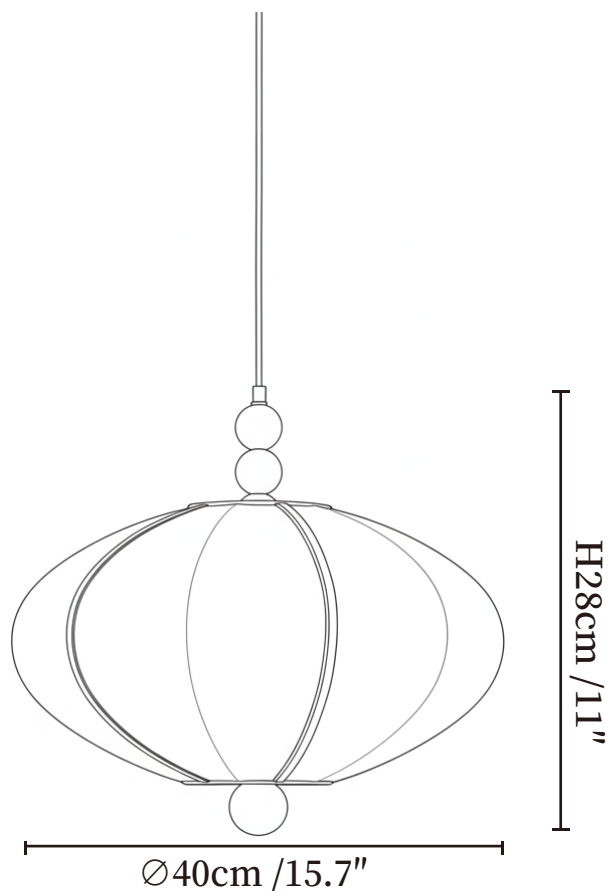

SPECIFICATION SHEET

SPECIFICATION DETAILS

*For custom options, consult factory for details

Fixture Dimensions	Ø 15.7" x H 11"
Light source	E26 or E27 (bulb not included)
Wattage	MAX 40W incandescent bulb or LED equivalent.
Voltage	AC 110-240V
Mounting	Hardwired.
Dimming	Compatible with dimmable bulbs (bulb not included)
Control method	Compatible with common wall switches (not included)
Finishes	Black.
Shade Details	Beige.
Material	Metal, Fabric, Wood.
Wire Length	The standard length of the suspended wire is 59 "(150 cm) and the length is adjustable.