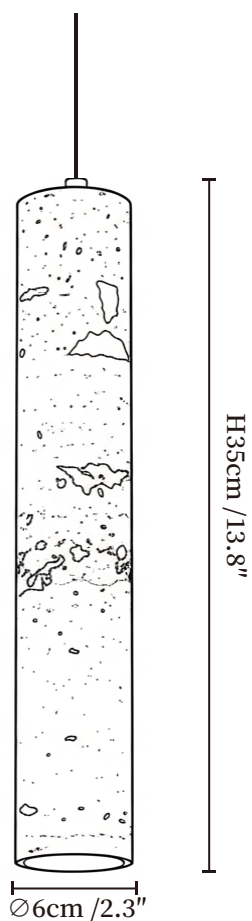

# SPECIFICATION SHEET

---

## SPECIFICATION DETAILS

\*For custom options, consult factory for details

<b>Fixture Dimensions</b>	Ø 2.3" x H 9.8" / Ø 2.3" x H 13.8"
<b>Light source</b>	E27 (bulb not included)
<b>Wattage</b>	MAX 40W incandescent bulb or LED equivalent.
<b>Voltage</b>	AC 110-240V
<b>Mounting</b>	Hardwired.
<b>Dimming</b>	Compatible with dimmable bulbs (bulb not included)
<b>Control method</b>	Compatible with common wall switches (
<b>Finishes</b>	Yellow Travertine.
<b>Shade Details</b>	Yellow Travertine.
<b>Material</b>	Metal, Yellow Travertine.
<b>Wire Length</b>	The standard length of the suspended wire is 59 "(150 cm) and the length is adjustable.