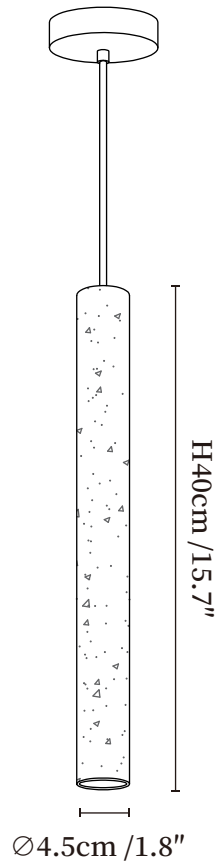

SPECIFICATION SHEET

SPECIFICATION DETAILS

*For custom options, consult factory for details

Fixture Dimensions	$\varnothing 1.8'' \times H 15.7''$
Light source	G9 (bulb not included)
Wattage	MAX 5W incandescent bulb or LED equivalent.
Voltage	AC 110-240V
Mounting	Hardwired.
Dimming	Compatible with dimmable bulbs (bulb not included)
Control method	Compatible with common wall switches (
Finishes	Yellow Travertine.
Shade Details	Yellow Travertine.
Material	Metal, Yellow Travertine.
Wire Length	The standard length of the suspended wire is 59 "(150 cm) and the length is adjustable.

SPECIFICATION SHEET

SPECIFICATION DETAILS

*For custom options, consult factory for details

Fixture Dimensions	Ø 1.8" x H 23.6"
Light source	G9 (bulb not included)
Wattage	MAX 5W incandescent bulb or LED equivalent.
Voltage	AC 110-240V
Mounting	Hardwired.
Dimming	Compatible with dimmable bulbs (bulb not included)
Control method	Compatible with common wall switches (
Finishes	Yellow Travertine.
Shade Details	Yellow Travertine.
Material	Metal, Yellow Travertine.
Wire Length	The standard length of the suspended wire is 59 "(150 cm) and the length is adjustable.
