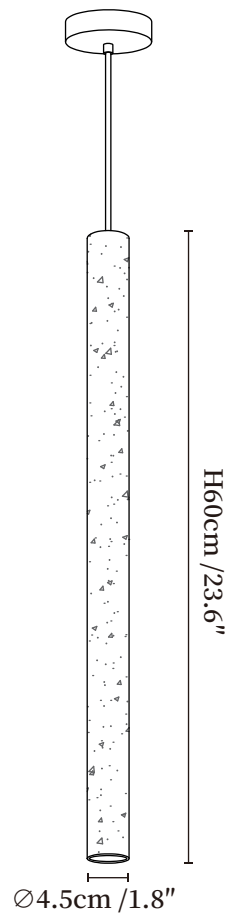

SPECIFICATION SHEET

SPECIFICATION DETAILS

*For custom options, consult factory for details

Fixture Dimensions	$\varnothing 1.8'' \times H 15.7''$
Light source	G9 (bulb not included)
Wattage	MAX 5W incandescent bulb or LED equivalent.
Voltage	AC 110-240V
Mounting	Hardwired.
Dimming	Compatible with dimmable bulbs (bulb not included)
Control method	Compatible with common wall switches (
Finishes	Yellow Travertine.
Shade Details	Yellow Travertine.
Material	Metal, Yellow Travertine.
Wire Length	The standard length of the suspended wire is 59 "(150 cm) and the length is adjustable.

SPECIFICATION SHEET

SPECIFICATION DETAILS

*For custom options, consult factory for details

Fixture Dimensions	Ø 1.8" x H 23.6"
Light source	G9 (bulb not included)
Wattage	MAX 5W incandescent bulb or LED equivalent.
Voltage	AC 110-240V
Mounting	Hardwired.
Dimming	Compatible with dimmable bulbs (bulb not included)
Control method	Compatible with common wall switches (
Finishes	Yellow Travertine.
Shade Details	Yellow Travertine.
Material	Metal, Yellow Travertine.
Wire Length	The standard length of the suspended wire is 59 "(150 cm) and the length is adjustable.
