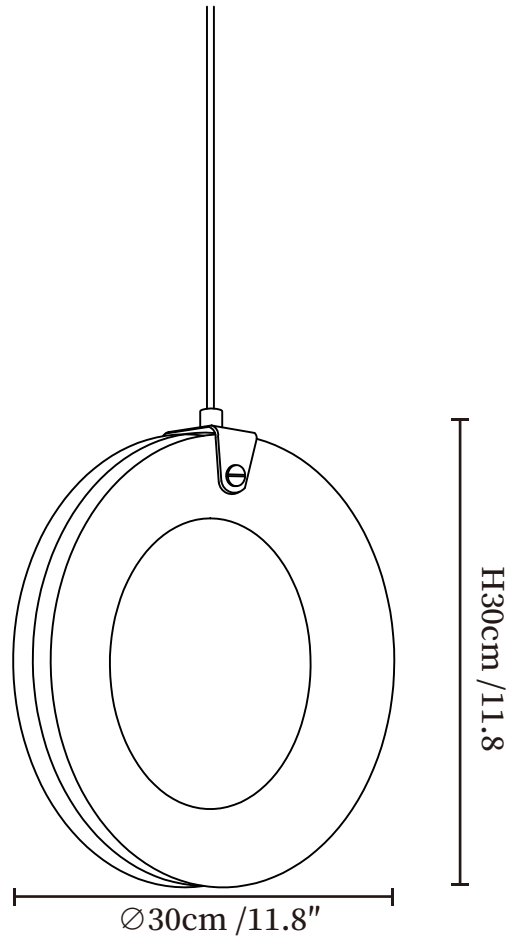

SPECIFICATION SHEET

SPECIFICATION DETAILS

*For custom options, consult factory for details

Fixture Dimensions	Ø 9.8" x H 9.8"
Light source	Integrated LED
Wattage	~ 5W
Voltage	AC 110-240V
Dimming	Not supported
CRI(Ra)	90+ CRI
Mounting	Hardwired.
LED Rated Life	30000 hours
Color Temperature	Warm Light (3000K), Neutral Light (4000K), Cool Light (6000K)
Control method	Compatible with common wall switches(not included)
Finishes	Gold.
Shadow Details	White.
Material	Metal, Alabaster.
Wire Length	The standard length of the cord is 59" (150 cm), the length is adjustable.

SPECIFICATION SHEET

SPECIFICATION DETAILS

*For custom options, consult factory for details

Fixture Dimensions	Ø 11.8" x H 11.8"
Light source	Integrated LED
Wattage	~ 5W
Voltage	AC 110-240V
Dimming	Not supported
CRI(Ra)	90+ CRI
Mounting	Hardwired.
LED Rated Life	30000 hours
Color Temperature	Warm Light (3000K), Neutral Light (4000K), Cool Light (6000K)
Control method	Compatible with common wall switches(not included)
Finishes	Gold.
Shadow Details	White.
Material	Metal, Alabaster.
Wire Length	The standard length of the cord is 59" (150 cm), the length is adjustable.