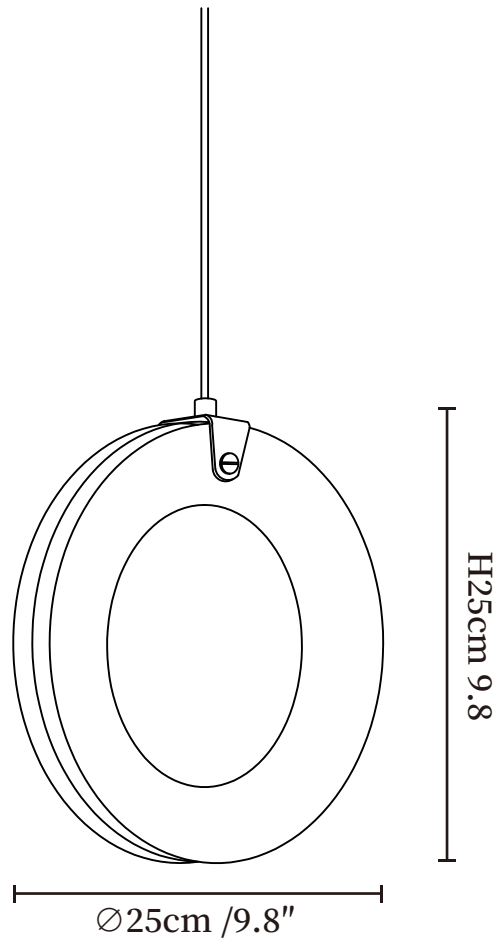

SPECIFICATION SHEET

SPECIFICATION DETAILS

*For custom options, consult factory for details

Fixture Dimensions	Ø 9.8" x H 9.8"
Light source	Integrated LED
Wattage	~ 5W
Voltage	AC 110-240V
Dimming	Not supported
CRI(Ra)	90+ CRI
Mounting	Hardwired.
LED Rated Life	30000 hours
Color Temperature	Warm Light (3000K), Neutral Light (4000K), Cool Light (6000K)
Control method	Compatible with common wall switches(not included)
Finishes	Gold.
Shadow Details	White.
Material	Metal, Alabaster.
Wire Length	The standard length of the cord is 59" (150 cm), the length is adjustable.

SPECIFICATION SHEET

SPECIFICATION DETAILS

*For custom options, consult factory for details

Fixture Dimensions	Ø 11.8" x H 11.8"
Light source	Integrated LED
Wattage	~ 5W
Voltage	AC 110-240V
Dimming	Not supported
CRI(Ra)	90+ CRI
Mounting	Hardwired.
LED Rated Life	30000 hours
Color Temperature	Warm Light (3000K), Neutral Light (4000K), Cool Light (6000K)
Control method	Compatible with common wall switches(not included)
Finishes	Gold.
Shadow Details	White.
Material	Metal, Alabaster.
Wire Length	The standard length of the cord is 59" (150 cm), the length is adjustable.