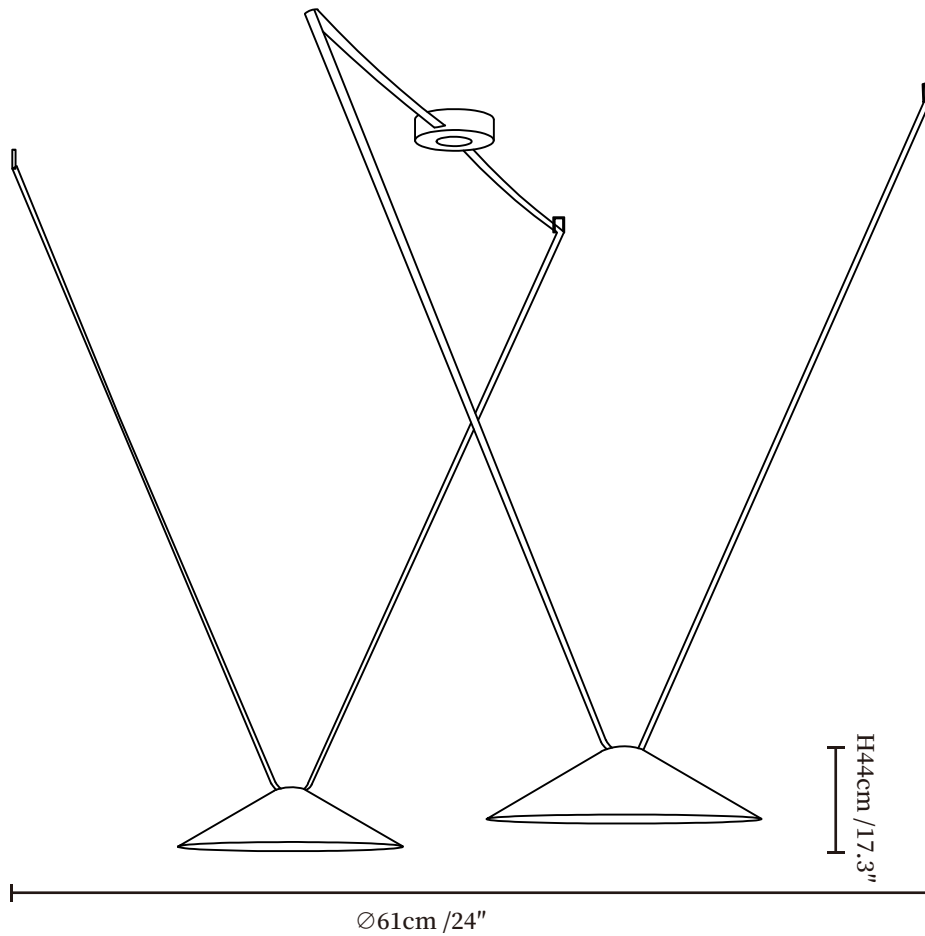

SPECIFICATION SHEET

SPECIFICATION DETAILS

*For custom options, consult factory for details

Fixture Dimensions	Ø 24" x H 8.7"
Light source	Integrated LED
Wattage	~ 5W
Voltage	AC 110-240V
Dimming	Not supported
CRI(Ra)	90+ CRI
Mounting	Hardwired.
LED Rated Life	30000 hours
Color Temperature	Warm Light (3000K), Neutral Light (4000K), Cool Light (6000K)
Control method	Compatible with common wall switches(not included)
Finishes	Black.
Shadow Details	Black.S
Material	Metal, Canvas.
Wire Length	The standard length of the cord is 59" (150 cm), the length is adjustable.

SPECIFICATION SHEET

SPECIFICATION DETAILS

*For custom options, consult factory for details

Fixture Dimensions	Ø 24" x H 17.3"
Light source	Integrated LED
Wattage	~ 5W
Voltage	AC 110-240V
Dimming	Not supported
CRI(Ra)	90+ CRI
Mounting	Hardwired.
LED Rated Life	30000 hours
Color Temperature	Warm Light (3000K), Neutral Light (4000K), Cool Light (6000K)
Control method	Compatible with common wall switches (not included)
Finishes	Black.
Shadow Details	Black.S
Material	Metal, Canvas.
Wire Length	The standard length of the cord is 59" (150 cm), the length is adjustable.