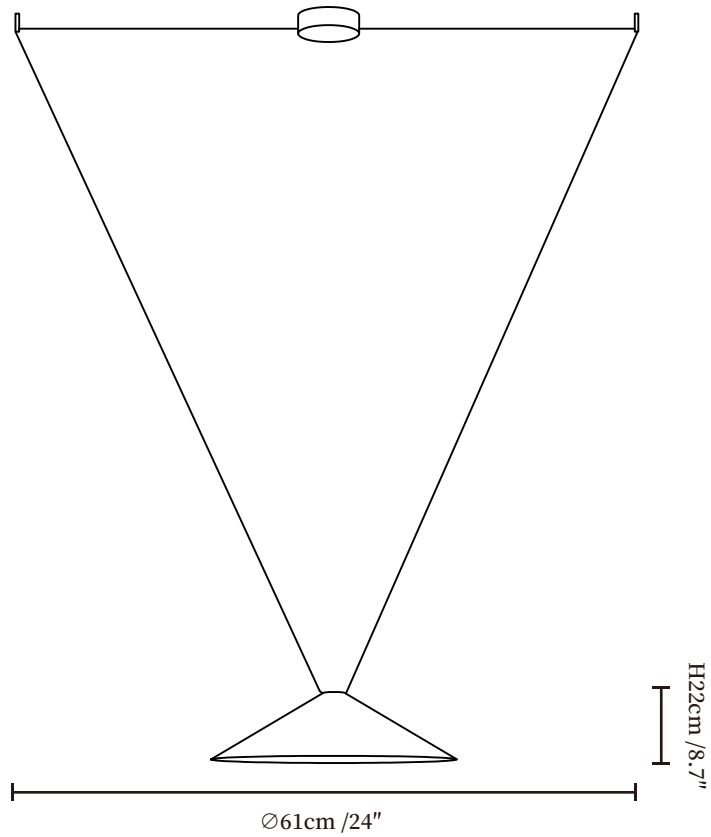

SPECIFICATION SHEET

SPECIFICATION DETAILS

*For custom options, consult factory for details

Fixture Dimensions	Ø 24" x H 8.7"
Light source	Integrated LED
Wattage	~ 5W
Voltage	AC 110-240V
Dimming	Not supported
CRI(Ra)	90+ CRI
Mounting	Hardwired.
LED Rated Life	30000 hours
Color Temperature	Warm Light (3000K), Neutral Light (4000K), Cool Light (6000K)
Control method	Compatible with common wall switches(not included)
Finishes	Black.
Shadow Details	Black.S
Material	Metal, Canvas.
Wire Length	The standard length of the cord is 59" (150 cm), the length is adjustable.

SPECIFICATION SHEET

SPECIFICATION DETAILS

*For custom options, consult factory for details

Fixture Dimensions	Ø 24" x H 17.3"
Light source	Integrated LED
Wattage	~ 5W
Voltage	AC 110-240V
Dimming	Not supported
CRI(Ra)	90+ CRI
Mounting	Hardwired.
LED Rated Life	30000 hours
Color Temperature	Warm Light (3000K), Neutral Light (4000K), Cool Light (6000K)
Control method	Compatible with common wall switches (not included)
Finishes	Black.
Shadow Details	Black.S
Material	Metal, Canvas.
Wire Length	The standard length of the cord is 59" (150 cm), the length is adjustable.