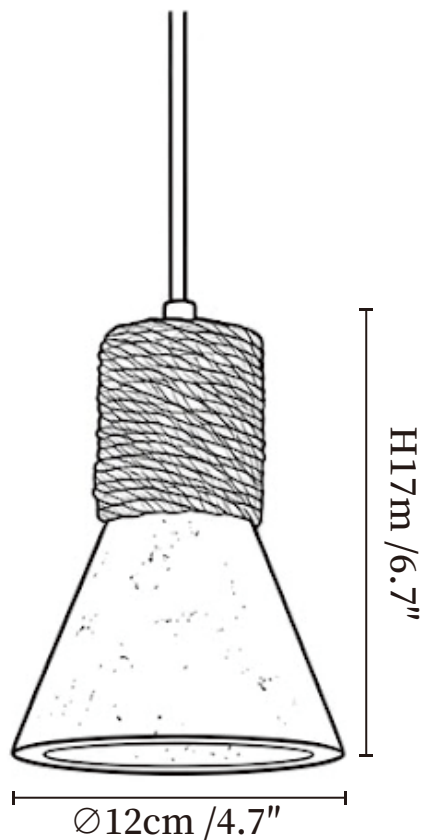

## SPECIFICATION DETAILS

\*For custom options, consult factory for details

<b>Fixture Dimensions</b>	Ø 4.7" x H 6.7"
<b>Light source</b>	E26 or E27(bulb not included)
<b>Wattage</b>	MAX 40W incandescent bulb or LED equivalent.
<b>Voltage</b>	AC 110-240V
<b>Mounting</b>	Hardwired.
<b>Dimming</b>	Compatible with dimmable bulbs (bulb not included)
<b>Control method</b>	Compatible with common wall switches (not included)
<b>Finishes</b>	Yellow Travertine.
<b>Shade Details</b>	Yellow Travertine.
<b>Material</b>	Metal, Yellow Travertine, Hemp rope.
<b>Wire Length</b>	The standard length of the suspended wire is 59 "(150 cm) and the length is adjustable.