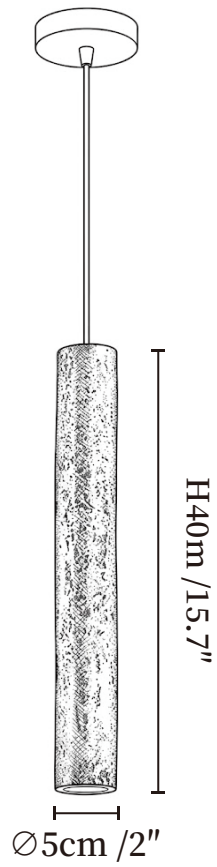

## SPECIFICATION DETAILS

\*For custom options, consult factory for details

<b>Fixture Dimensions</b>	Ø 2" x H 15.7"
<b>Light source</b>	G9 (bulb not included)
<b>Wattage</b>	MAX 5W incandescent bulb or LED equivalent.
<b>Voltage</b>	AC 110-240V
<b>Mounting</b>	Hardwired.
<b>Dimming</b>	Compatible with dimmable bulbs (bulb not included)
<b>Control method</b>	Compatible with common wall switches(not included)
<b>Finishes</b>	Black Travertine.
<b>Shade Details</b>	Black Travertine.
<b>Material</b>	Black Travertine, Metal, Wood.
<b>Wire Length</b>	The standard length of the suspended wire is 59 "(150 cm) and the length is adjustable.

## SPECIFICATION DETAILS

\*For custom options, consult factory for details

<b>Fixture Dimensions</b>	Ø 2" x H 23.6"
<b>Light source</b>	G9 (bulb not included)
<b>Wattage</b>	MAX 5W incandescent bulb or LED equivalent.
<b>Voltage</b>	AC 110-240V
<b>Mounting</b>	Hardwired.
<b>Dimming</b>	Compatible with dimmable bulbs (bulb not included)
<b>Control method</b>	Compatible with common wall switches(not included)
<b>Finishes</b>	Black Travertine.
<b>Shade Details</b>	Black Travertine.
<b>Material</b>	Black Travertine, Metal, Wood.
<b>Wire Length</b>	The standard length of the suspended wire is 59 "(150 cm) and the length is adjustable.

## SPECIFICATION DETAILS

\*For custom options, consult factory for details

<b>Fixture Dimensions</b>	Ø 2" x H 39.4"
<b>Light source</b>	G9 (bulb not included)
<b>Wattage</b>	MAX 5W incandescent bulb or LED equivalent.
<b>Voltage</b>	AC 110-240V
<b>Mounting</b>	Hardwired.
<b>Dimming</b>	Compatible with dimmable bulbs (bulb not included)
<b>Control method</b>	Compatible with common wall switches (not included)
<b>Finishes</b>	Black Travertine.
<b>Shade Details</b>	Black Travertine.
<b>Material</b>	Black Travertine, Metal, Wood.
<b>Wire Length</b>	The standard length of the suspended wire is 59 "(150 cm) and the length is adjustable.