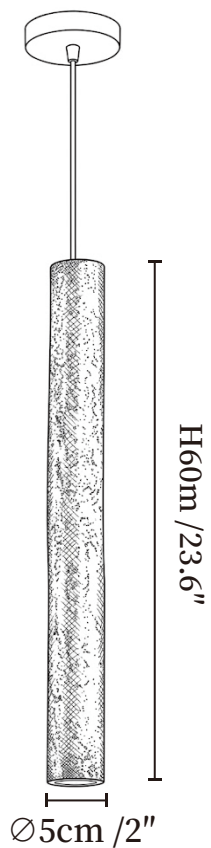

## SPECIFICATION DETAILS

\*For custom options, consult factory for details

<b>Fixture Dimensions</b>	Ø 2" x H 15.7"
<b>Light source</b>	G9 (bulb not included)
<b>Wattage</b>	MAX 5W incandescent bulb or LED equivalent.
<b>Voltage</b>	AC 110-240V
<b>Mounting</b>	Hardwired.
<b>Dimming</b>	Compatible with dimmable bulbs (bulb not included)
<b>Control method</b>	Compatible with common wall switches(not included)
<b>Finishes</b>	Black Travertine.
<b>Shade Details</b>	Black Travertine.
<b>Material</b>	Black Travertine, Metal, Wood.
<b>Wire Length</b>	The standard length of the suspended wire is 59 "(150 cm) and the length is adjustable.

## SPECIFICATION DETAILS

\*For custom options, consult factory for details

<b>Fixture Dimensions</b>	Ø 2" x H 23.6"
<b>Light source</b>	G9 (bulb not included)
<b>Wattage</b>	MAX 5W incandescent bulb or LED equivalent.
<b>Voltage</b>	AC 110-240V
<b>Mounting</b>	Hardwired.
<b>Dimming</b>	Compatible with dimmable bulbs (bulb not included)
<b>Control method</b>	Compatible with common wall switches(not included)
<b>Finishes</b>	Black Travertine.
<b>Shade Details</b>	Black Travertine.
<b>Material</b>	Black Travertine, Metal, Wood.
<b>Wire Length</b>	The standard length of the suspended wire is 59 "(150 cm) and the length is adjustable.

## SPECIFICATION DETAILS

\*For custom options, consult factory for details

<b>Fixture Dimensions</b>	Ø 2" x H 39.4"
<b>Light source</b>	G9 (bulb not included)
<b>Wattage</b>	MAX 5W incandescent bulb or LED equivalent.
<b>Voltage</b>	AC 110-240V
<b>Mounting</b>	Hardwired.
<b>Dimming</b>	Compatible with dimmable bulbs (bulb not included)
<b>Control method</b>	Compatible with common wall switches (not included)
<b>Finishes</b>	Black Travertine.
<b>Shade Details</b>	Black Travertine.
<b>Material</b>	Black Travertine, Metal, Wood.
<b>Wire Length</b>	The standard length of the suspended wire is 59 "(150 cm) and the length is adjustable.