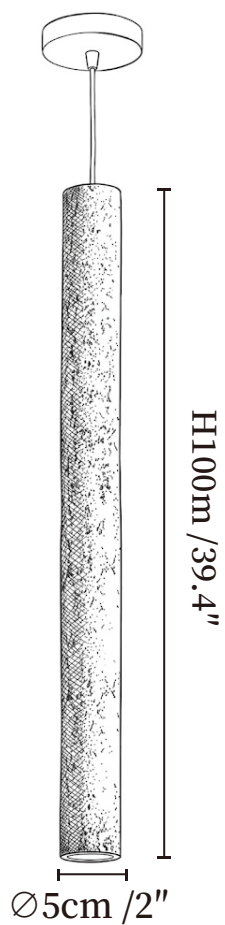

## SPECIFICATION DETAILS

\*For custom options, consult factory for details

<b>Fixture Dimensions</b>	Ø 2" x H 15.7"
<b>Light source</b>	G9 (bulb not included)
<b>Wattage</b>	MAX 5W incandescent bulb or LED equivalent.
<b>Voltage</b>	AC 110-240V
<b>Mounting</b>	Hardwired.
<b>Dimming</b>	Compatible with dimmable bulbs (bulb not included)
<b>Control method</b>	Compatible with common wall switches(not included)
<b>Finishes</b>	Black Travertine.
<b>Shade Details</b>	Black Travertine.
<b>Material</b>	Black Travertine, Metal, Wood.
<b>Wire Length</b>	The standard length of the suspended wire is 59 "(150 cm) and the length is adjustable.

# SPECIFICATION SHEET

---

## SPECIFICATION DETAILS

\*For custom options, consult factory for details

<b>Fixture Dimensions</b>	Ø 2" x H 23.6"
<b>Light source</b>	G9 (bulb not included)
<b>Wattage</b>	MAX 5W incandescent bulb or LED equivalent.
<b>Voltage</b>	AC 110-240V
<b>Mounting</b>	Hardwired.
<b>Dimming</b>	Compatible with dimmable bulbs (bulb not included)
<b>Control method</b>	Compatible with common wall switches(not included)
<b>Finishes</b>	Black Travertine.
<b>Shade Details</b>	Black Travertine.
<b>Material</b>	Black Travertine, Metal, Wood.
<b>Wire Length</b>	The standard length of the suspended wire is 59 "(150 cm) and the length is adjustable.

## SPECIFICATION DETAILS

\*For custom options, consult factory for details

<b>Fixture Dimensions</b>	Ø 2" x H 39.4"
<b>Light source</b>	G9 (bulb not included)
<b>Wattage</b>	MAX 5W incandescent bulb or LED equivalent.
<b>Voltage</b>	AC 110-240V
<b>Mounting</b>	Hardwired.
<b>Dimming</b>	Compatible with dimmable bulbs (bulb not included)
<b>Control method</b>	Compatible with common wall switches (not included)
<b>Finishes</b>	Black Travertine.
<b>Shade Details</b>	Black Travertine.
<b>Material</b>	Black Travertine, Metal, Wood.
<b>Wire Length</b>	The standard length of the suspended wire is 59 "(150 cm) and the length is adjustable.