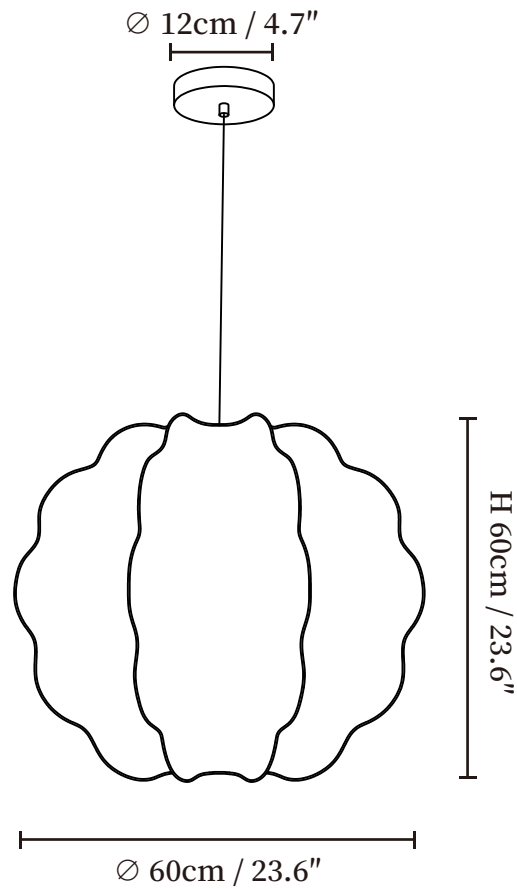

## SPECIFICATION DETAILS

\*For custom options, consult factory for details

<b>Fixture Dimensions</b>	Ø 15.7" x H 15.7", Ø 19.7" x H 19.7", Ø 23.6" x H 23.6"
<b>Light source</b>	E26 or E27. (bulb not included)
<b>Wattage</b>	MAX 40W incandescent bulb or LED equivalent.
<b>Voltage</b>	AC 110-240V
<b>Mounting</b>	Hardwired.
<b>Dimming</b>	Compatible with dimmable bulbs (bulb not included)
<b>Control method</b>	Compatible with common wall switches (not included)
<b>Finishes</b>	White.
<b>Shade Details</b>	White.
<b>Material</b>	Metal, Natural Mulberry Silk.
<b>Wire Length</b>	The standard length of the cord is 59" (150 cm), the length is adjustable.