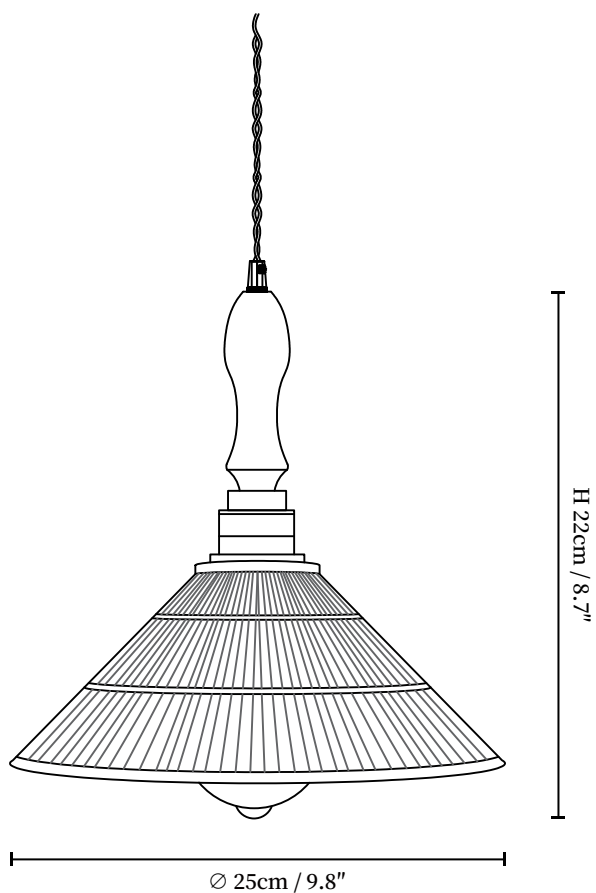

# SPECIFICATION SHEET

---

## SPECIFICATION DETAILS

\*For custom options, consult factory for details

<b>Fixture Dimensions</b>	D 9.8" x H 8.7"
<b>Light source</b>	E26 or E27 (bulb not included)
<b>Wattage</b>	MAX 40W incandescent bulb or LED equivalent.
<b>Voltage</b>	AC 110-240V
<b>Mounting</b>	Hardwired.
<b>Dimming</b>	Compatible with dimmable bulbs (bulb not included)
<b>Control method</b>	Compatible with common wall switches(not included)
<b>Finishes</b>	Walnut Color, Gold.
<b>Shade Details</b>	Translucent.
<b>Material</b>	Metal, Glass, Wood.
<b>Wire Length</b>	The standard length of the suspended wire is 59 "(150 cm) and the length is adjustable.