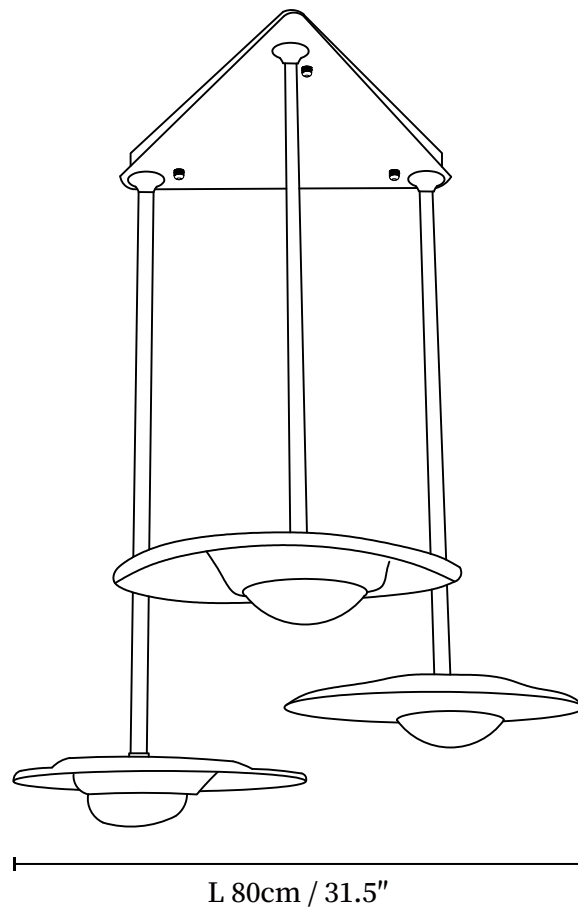

SPECIFICATION SHEET

SPECIFICATION DETAILS

*For custom options, consult factory for details

Fixture Dimensions	L 33.5" x W 15.7" (2 Heads)
Light source	Integrated LED
Wattage	~ 5W
Voltage	AC 110-240V
Dimming	Not supported
CRI(Ra)	90+ CRI
Mounting	Hardwired.
LED Rated Life	30000 hours
Color Temperature	Warm Light (3000K), Neutral Light (4000K), Cool Light (6000K)
Control method	Compatible with common wall switches(not included)
Finishes	Wood Color, Walnut Color, Black.
Shadow Details	White.
Material	Metal, Acrylic, Wood.
Rod Length	39.4" Adjustable hanging height rod. Can be extended upon request.

SPECIFICATION SHEET

SPECIFICATION DETAILS

*For custom options, consult factory for details

Fixture Dimensions	L 49.2" x W 15.7" (3 Heads)
Light source	Integrated LED
Wattage	~ 5W
Voltage	AC 110-240V
Dimming	Not supported
CRI(Ra)	90+ CRI
Mounting	Hardwired.
LED Rated Life	30000 hours
Color Temperature	Warm Light (3000K), Neutral Light (4000K), Cool Light (6000K)
Control method	Compatible with common wall switches (not included)
Finishes	Wood Color, Walnut Color, Black.
Shadow Details	White.
Material	Metal, Acrylic, Wood.
Rod Length	39.4" Adjustable hanging height rod. Can be extended upon request.

SPECIFICATION SHEET

SPECIFICATION DETAILS

*For custom options, consult factory for details

Fixture Dimensions	L 31.5" x W 29.5" (3 Heads)
Light source	Integrated LED
Wattage	~ 5W
Voltage	AC 110-240V
Dimming	Not supported
CRI(Ra)	90+ CRI
Mounting	Hardwired.
LED Rated Life	30000 hours
Color Temperature	Warm Light (3000K), Neutral Light (4000K), Cool Light (6000K)
Control method	Compatible with common wall switches(not included)
Finishes	Wood Color, Walnut Color, Black.
Shadow Details	White.
Material	Metal, Acrylic, Wood.
Rod Length	39.4" Adjustable hanging height rod. Can be extended upon request.