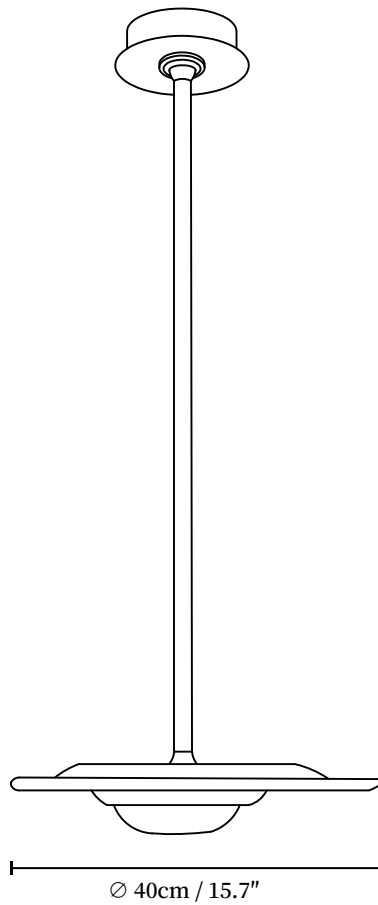

SPECIFICATION SHEET

SPECIFICATION DETAILS

*For custom options, consult factory for details

Fixture Dimensions	D 15.7" x W 11.8" (1 Head)
Light source	Integrated LED
Wattage	~ 5W
Voltage	AC 110-240V
Dimming	Not supported
CRI(Ra)	90+ CRI
Mounting	Hardwired.
LED Rated Life	30000 hours
Color Temperature	Warm Light (3000K), Neutral Light (4000K), Cool Light (6000K)
Control method	Compatible with common wall switches (not included)
Finishes	Wood Color, Walnut Color, Black.
Shadow Details	White.
Material	Metal, Acrylic, Wood.
Rod Length	39.4" Adjustable hanging height rod. Can be extended upon request.

SPECIFICATION SHEET

SPECIFICATION DETAILS

*For custom options, consult factory for details

Fixture Dimensions	L 33.5" x W 15.7" (2 Heads)
Light source	Integrated LED
Wattage	~ 5W
Voltage	AC 110-240V
Dimming	Not supported
CRI(Ra)	90+ CRI
Mounting	Hardwired.
LED Rated Life	30000 hours
Color Temperature	Warm Light (3000K), Neutral Light (4000K), Cool Light (6000K)
Control method	Compatible with common wall switches(not included)
Finishes	Wood Color, Walnut Color, Black.
Shadow Details	White.
Material	Metal, Acrylic, Wood.
Rod Length	39.4" Adjustable hanging height rod. Can be extended upon request.

SPECIFICATION SHEET

SPECIFICATION DETAILS

*For custom options, consult factory for details

Fixture Dimensions	L 49.2" x W 15.7" (3 Heads)
Light source	Integrated LED
Wattage	~ 5W
Voltage	AC 110-240V
Dimming	Not supported
CRI(Ra)	90+ CRI
Mounting	Hardwired.
LED Rated Life	30000 hours
Color Temperature	Warm Light (3000K), Neutral Light (4000K), Cool Light (6000K)
Control method	Compatible with common wall switches (not included)
Finishes	Wood Color, Walnut Color, Black.
Shadow Details	White.
Material	Metal, Acrylic, Wood.
Rod Length	39.4" Adjustable hanging height rod. Can be extended upon request.