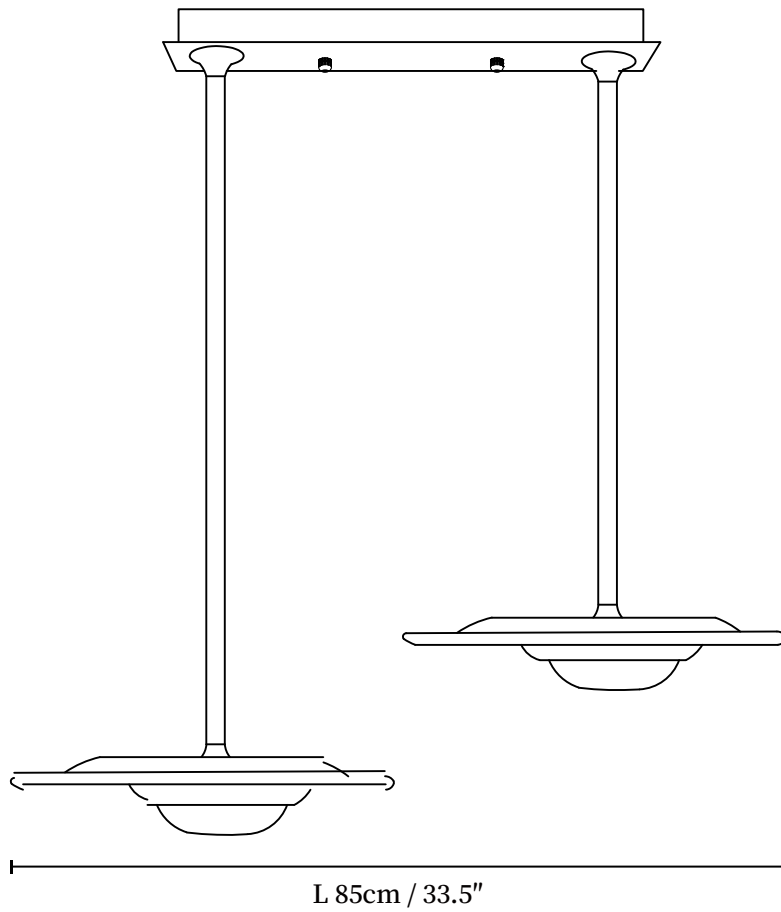

SPECIFICATION SHEET

SPECIFICATION DETAILS

*For custom options, consult factory for details

Fixture Dimensions	D 15.7" x W 11.8" (1 Head)
Light source	Integrated LED
Wattage	~ 5W
Voltage	AC 110-240V
Dimming	Not supported
CRI(Ra)	90+ CRI
Mounting	Hardwired.
LED Rated Life	30000 hours
Color Temperature	Warm Light (3000K), Neutral Light (4000K), Cool Light (6000K)
Control method	Compatible with common wall switches (not included)
Finishes	Wood Color, Walnut Color, Black.
Shadow Details	White.
Material	Metal, Acrylic, Wood.
Rod Length	39.4" Adjustable hanging height rod. Can be extended upon request.

SPECIFICATION SHEET

SPECIFICATION DETAILS

*For custom options, consult factory for details

Fixture Dimensions	L 33.5" x W 15.7" (2 Heads)
Light source	Integrated LED
Wattage	~ 5W
Voltage	AC 110-240V
Dimming	Not supported
CRI(Ra)	90+ CRI
Mounting	Hardwired.
LED Rated Life	30000 hours
Color Temperature	Warm Light (3000K), Neutral Light (4000K), Cool Light (6000K)
Control method	Compatible with common wall switches(not included)
Finishes	Wood Color, Walnut Color, Black.
Shadow Details	White.
Material	Metal, Acrylic, Wood.
Rod Length	39.4" Adjustable hanging height rod. Can be extended upon request.

SPECIFICATION SHEET

SPECIFICATION DETAILS

*For custom options, consult factory for details

Fixture Dimensions	L 49.2" x W 15.7" (3 Heads)
Light source	Integrated LED
Wattage	~ 5W
Voltage	AC 110-240V
Dimming	Not supported
CRI(Ra)	90+ CRI
Mounting	Hardwired.
LED Rated Life	30000 hours
Color Temperature	Warm Light (3000K), Neutral Light (4000K), Cool Light (6000K)
Control method	Compatible with common wall switches (not included)
Finishes	Wood Color, Walnut Color, Black.
Shadow Details	White.
Material	Metal, Acrylic, Wood.
Rod Length	39.4" Adjustable hanging height rod. Can be extended upon request.