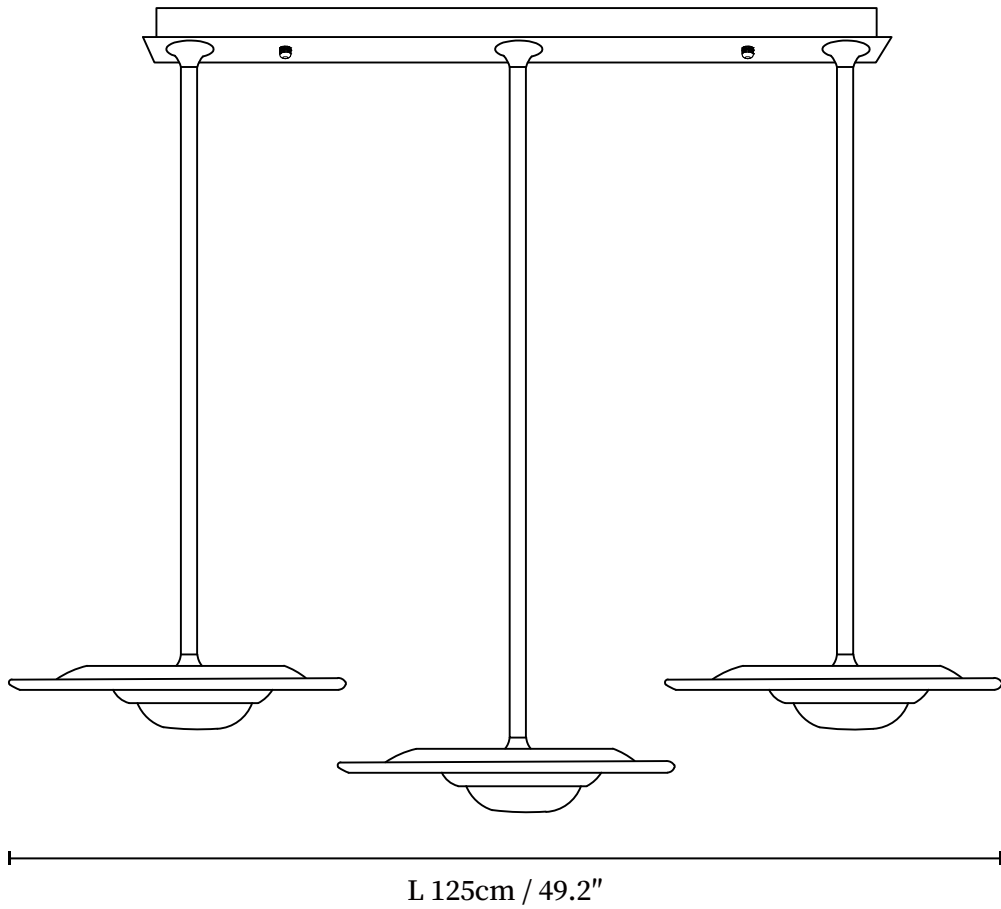

SPECIFICATION SHEET

SPECIFICATION DETAILS

*For custom options, consult factory for details

Fixture Dimensions	D 15.7" x W 11.8" (1 Head)
Light source	Integrated LED
Wattage	~ 5W
Voltage	AC 110-240V
Dimming	Not supported
CRI(Ra)	90+ CRI
Mounting	Hardwired.
LED Rated Life	30000 hours
Color Temperature	Warm Light (3000K), Neutral Light (4000K), Cool Light (6000K)
Control method	Compatible with common wall switches (not included)
Finishes	Wood Color, Walnut Color, Black.
Shadow Details	White.
Material	Metal, Acrylic, Wood.
Rod Length	39.4" Adjustable hanging height rod. Can be extended upon request.

SPECIFICATION SHEET

SPECIFICATION DETAILS

*For custom options, consult factory for details

Fixture Dimensions	L 33.5" x W 15.7" (2 Heads)
Light source	Integrated LED
Wattage	~ 5W
Voltage	AC 110-240V
Dimming	Not supported
CRI(Ra)	90+ CRI
Mounting	Hardwired.
LED Rated Life	30000 hours
Color Temperature	Warm Light (3000K), Neutral Light (4000K), Cool Light (6000K)
Control method	Compatible with common wall switches(not included)
Finishes	Wood Color, Walnut Color, Black.
Shadow Details	White.
Material	Metal, Acrylic, Wood.
Rod Length	39.4" Adjustable hanging height rod. Can be extended upon request.

SPECIFICATION SHEET

SPECIFICATION DETAILS

*For custom options, consult factory for details

Fixture Dimensions	L 49.2" x W 15.7" (3 Heads)
Light source	Integrated LED
Wattage	~ 5W
Voltage	AC 110-240V
Dimming	Not supported
CRI(Ra)	90+ CRI
Mounting	Hardwired.
LED Rated Life	30000 hours
Color Temperature	Warm Light (3000K), Neutral Light (4000K), Cool Light (6000K)
Control method	Compatible with common wall switches (not included)
Finishes	Wood Color, Walnut Color, Black.
Shadow Details	White.
Material	Metal, Acrylic, Wood.
Rod Length	39.4" Adjustable hanging height rod. Can be extended upon request.