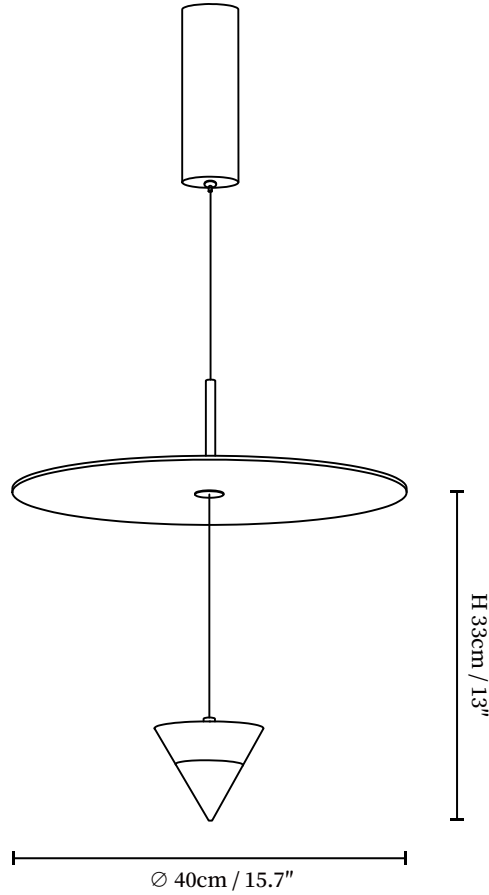

## SPECIFICATION DETAILS

\*For custom options, consult factory for details

<b>Fixture Dimensions</b>	D 15.7" x H 13"
<b>Light source</b>	Integrated LED
<b>Wattage</b>	~ 5W
<b>Voltage</b>	AC 110-240V
<b>Dimming</b>	Not supported
<b>CRI(Ra)</b>	90+ CRI
<b>Mounting</b>	Hardwired.
<b>LED Rated Life</b>	30000 hours
<b>Color Temperature</b>	Warm Light (3000K), Neutral Light (4000K), Cool Light (6000K)
<b>Control method</b>	Compatible with common wall switches (not included)
<b>Finishes</b>	Black, White.
<b>Shadow Details</b>	Black.
<b>Material</b>	Metal, Acrylic.
<b>Wire Length</b>	The standard length of the cord is 59" (150 cm), the length is adjustable.

## SPECIFICATION DETAILS

\*For custom options, consult factory for details

<b>Fixture Dimensions</b>	D 15.7" x H 26"
<b>Light source</b>	Integrated LED
<b>Wattage</b>	~ 5W
<b>Voltage</b>	AC 110-240V
<b>Dimming</b>	Not supported
<b>CRI(Ra)</b>	90+ CRI
<b>Mounting</b>	Hardwired.
<b>LED Rated Life</b>	30000 hours
<b>Color Temperature</b>	Warm Light (3000K), Neutral Light (4000K), Cool Light (6000K)
<b>Control method</b>	Compatible with common wall switches(not included)
<b>Finishes</b>	Black, White.
<b>Shadow Details</b>	Black.
<b>Material</b>	Metal, Acrylic.
<b>Wire Length</b>	The standard length of the cord is 59" (150 cm), the length is adjustable.