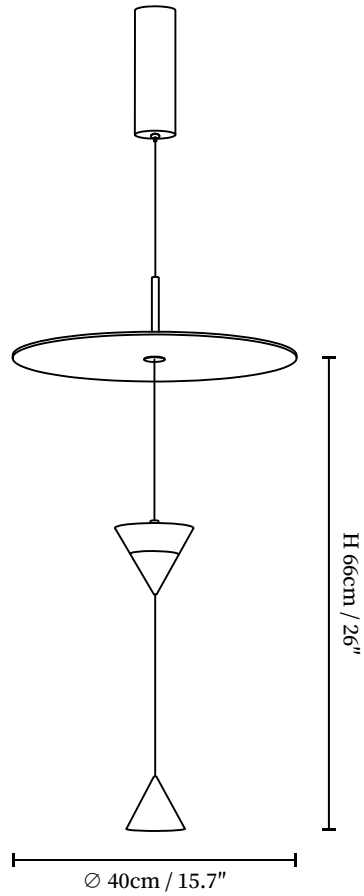

## SPECIFICATION DETAILS

\*For custom options, consult factory for details

<b>Fixture Dimensions</b>	D 15.7" x H 13"
<b>Light source</b>	Integrated LED
<b>Wattage</b>	~ 5W
<b>Voltage</b>	AC 110-240V
<b>Dimming</b>	Not supported
<b>CRI(Ra)</b>	90+ CRI
<b>Mounting</b>	Hardwired.
<b>LED Rated Life</b>	30000 hours
<b>Color Temperature</b>	Warm Light (3000K), Neutral Light (4000K), Cool Light (6000K)
<b>Control method</b>	Compatible with common wall switches (not included)
<b>Finishes</b>	Black, White.
<b>Shadow Details</b>	Black.
<b>Material</b>	Metal, Acrylic.
<b>Wire Length</b>	The standard length of the cord is 59" (150 cm), the length is adjustable.

## SPECIFICATION DETAILS

\*For custom options, consult factory for details

<b>Fixture Dimensions</b>	D 15.7" x H 26"
<b>Light source</b>	Integrated LED
<b>Wattage</b>	~ 5W
<b>Voltage</b>	AC 110-240V
<b>Dimming</b>	Not supported
<b>CRI(Ra)</b>	90+ CRI
<b>Mounting</b>	Hardwired.
<b>LED Rated Life</b>	30000 hours
<b>Color Temperature</b>	Warm Light (3000K), Neutral Light (4000K), Cool Light (6000K)
<b>Control method</b>	Compatible with common wall switches(not included)
<b>Finishes</b>	Black, White.
<b>Shadow Details</b>	Black.
<b>Material</b>	Metal, Acrylic.
<b>Wire Length</b>	The standard length of the cord is 59" (150 cm), the length is adjustable.