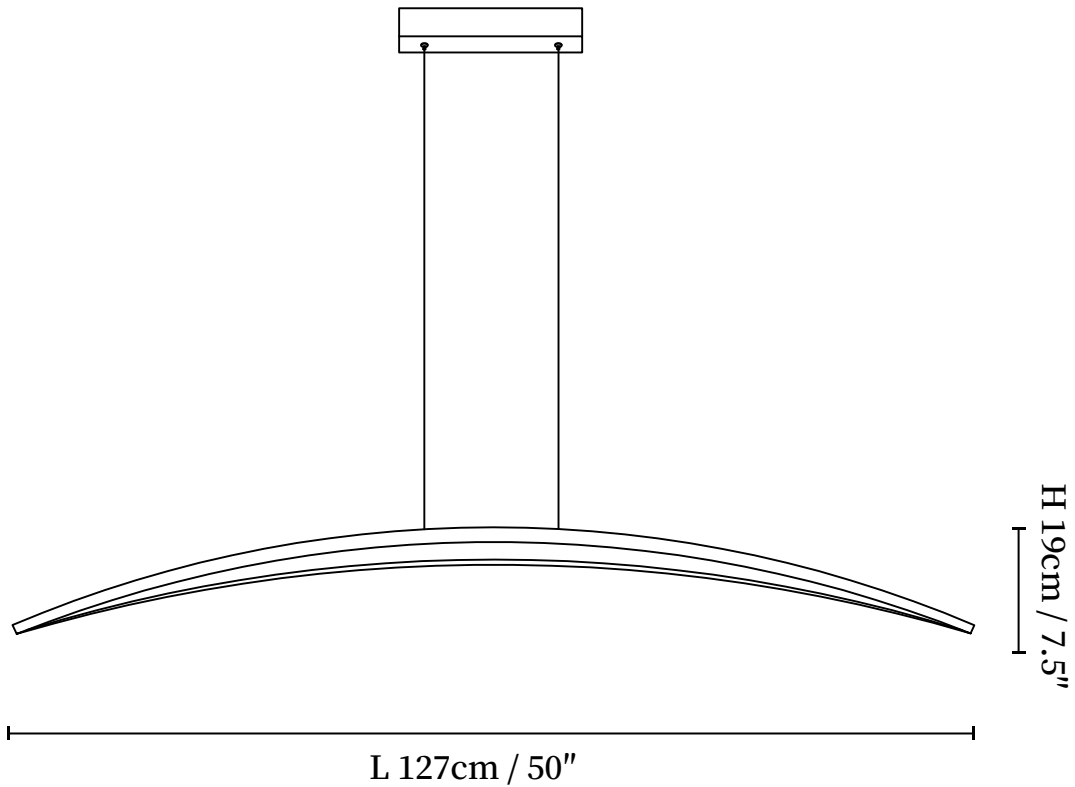

## SPECIFICATION DETAILS

\*For custom options, consult factory for details

<b>Fixture Dimensions</b>	L 42.1" x W 10.2" x H 7.5", L 50" x W 16.9" x H 7.5"
<b>Light source</b>	Integrated LED
<b>Wattage</b>	Total power ~5 watts
<b>Voltage</b>	AC 110-240V
<b>Dimming</b>	Not supported
<b>CRI(Ra)</b>	90+CRI
<b>Mounting</b>	Hardwired.
<b>LED Rated Life</b>	50000 hours
<b>Color Temperature</b>	Warm Light (3000K), Neutral Light (4000K), Cool Light (6000K)
<b>Control method</b>	Compatible with common wall switches (not included)
<b>Finishes</b>	Black, White.
<b>Shade Details</b>	White.
<b>Material</b>	Aluminum, Acrylic.
<b>Wire Length</b>	The standard length of the cord is 59" (150 cm), the length is adjustable.

## SPECIFICATION DETAILS

\*For custom options, consult factory for details

<b>Fixture Dimensions</b>	L 42.1" x W 10.2" x H 12.6", L 50" x W 16.9" x H 12.6"
<b>Light source</b>	Integrated LED
<b>Wattage</b>	Total power ~5 watts
<b>Voltage</b>	AC 110-240V
<b>Dimming</b>	Not supported
<b>CRI(Ra)</b>	90+CRI
<b>Mounting</b>	Hardwired.
<b>LED Rated Life</b>	50000 hours
<b>Color Temperature</b>	Warm Light (3000K), Neutral Light (4000K), Cool Light (6000K)
<b>Control method</b>	Compatible with common wall switches (not included)
<b>Finishes</b>	Black, White.
<b>Shade Details</b>	White.
<b>Material</b>	Aluminum, Acrylic.
<b>Wire Length</b>	The standard length of the cord is 59" (150 cm), the length is adjustable.