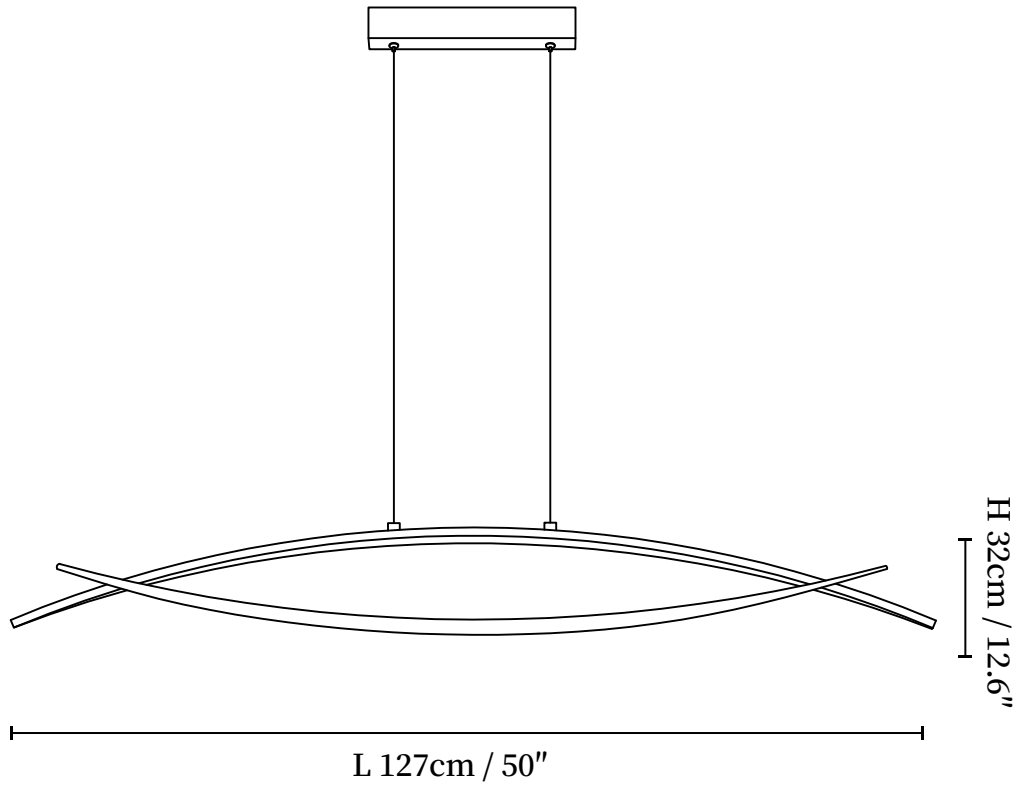

## SPECIFICATION DETAILS

\*For custom options, consult factory for details

<b>Fixture Dimensions</b>	L 42.1" x W 10.2" x H 7.5", L 50" x W 16.9" x H 7.5"
<b>Light source</b>	Integrated LED
<b>Wattage</b>	Total power ~5 watts
<b>Voltage</b>	AC 110-240V
<b>Dimming</b>	Not supported
<b>CRI(Ra)</b>	90+CRI
<b>Mounting</b>	Hardwired.
<b>LED Rated Life</b>	50000 hours
<b>Color Temperature</b>	Warm Light (3000K), Neutral Light (4000K), Cool Light (6000K)
<b>Control method</b>	Compatible with common wall switches (not included)
<b>Finishes</b>	Black, White.
<b>Shade Details</b>	White.
<b>Material</b>	Aluminum, Acrylic.
<b>Wire Length</b>	The standard length of the cord is 59" (150 cm), the length is adjustable.

## SPECIFICATION DETAILS

\*For custom options, consult factory for details

<b>Fixture Dimensions</b>	L 42.1" x W 10.2" x H 12.6", L 50" x W 16.9" x H 12.6"
<b>Light source</b>	Integrated LED
<b>Wattage</b>	Total power ~5 watts
<b>Voltage</b>	AC 110-240V
<b>Dimming</b>	Not supported
<b>CRI(Ra)</b>	90+CRI
<b>Mounting</b>	Hardwired.
<b>LED Rated Life</b>	50000 hours
<b>Color Temperature</b>	Warm Light (3000K), Neutral Light (4000K), Cool Light (6000K)
<b>Control method</b>	Compatible with common wall switches (not included)
<b>Finishes</b>	Black, White.
<b>Shade Details</b>	White.
<b>Material</b>	Aluminum, Acrylic.
<b>Wire Length</b>	The standard length of the cord is 59" (150 cm), the length is adjustable.