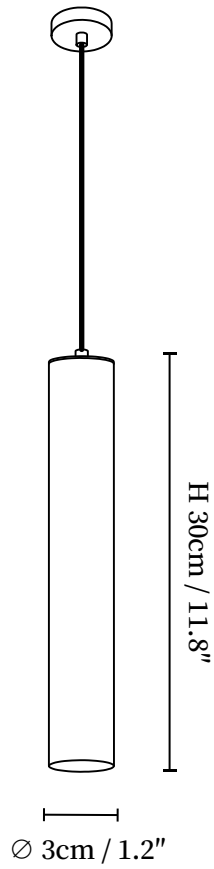

SPECIFICATION SHEET

SPECIFICATION DETAILS

*For custom options, consult factory for details

Fixture Dimensions	D 1.2" x H 11.8"
Light source	Integrated LED
Wattage	Total power ~5 watts
Voltage	AC 110-240V
Dimming	Not supported
CRI(Ra)	90+CRI
Mounting	Hardwired.
LED Rated Life	50000 hours
Color Temperature	Warm Light (3000K), Neutral Light (4000K), Cool Light (6000K)
Control method	Compatible with common wall switches(not included)
Finishes	Black, Gold.
Shade Details	Black, Gold.
Material	Metal, Aluminum.
Wire Length	The standard length of the cord is 59" (150 cm), the length is adjustable.