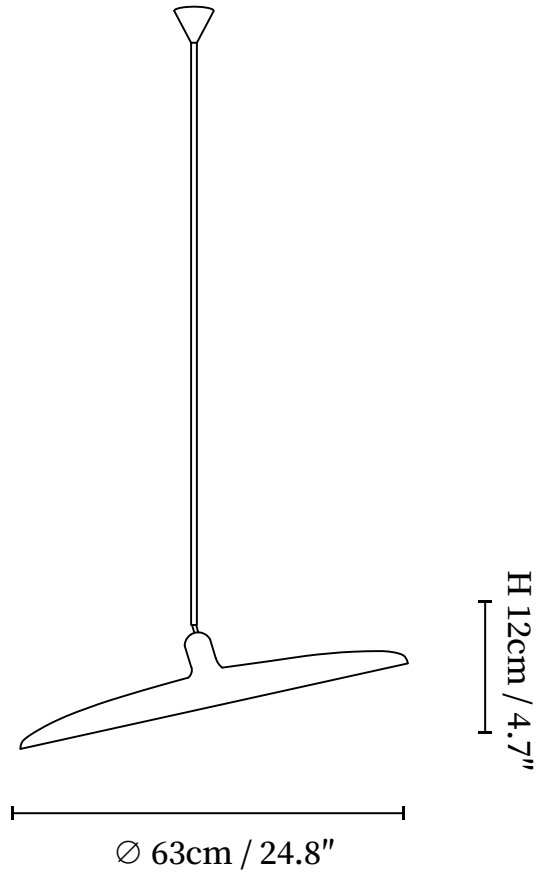

SPECIFICATION SHEET

SPECIFICATION DETAILS

*For custom options, consult factory for details

Fixture Dimensions	D 24.8" x H 4.7" (1 head)
Light source	Integrated LED
Wattage	Total power ~5 watts
Voltage	AC 110-240V
Dimming	Not supported
CRI(Ra)	90+CRI
Mounting	Hardwired.
LED Rated Life	50000 hours
Color Temperature	Warm Light (3000K), Neutral Light (4000K), Cool Light (6000K)
Control method	Compatible with common wall switches (not included)
Finishes	Wood Color, Walnut Color.
Shade Details	Wood Color, Walnut Color.
Material	Metal, Acrylic, Wood.
Wire Length	The standard length of the cord is 59" (150 cm), the length is adjustable.

SPECIFICATION SHEET

SPECIFICATION DETAILS

*For custom options, consult factory for details

Fixture Dimensions	L 19.7" x H 11.8" (2 heads)
Light source	Integrated LED
Wattage	Total power ~5 watts
Voltage	AC 110-240V
Dimming	Not supported
CRI(Ra)	90+CRI
Mounting	Hardwired.
LED Rated Life	50000 hours
Color Temperature	Warm Light (3000K), Neutral Light (4000K), Cool Light (6000K)
Control method	Compatible with common wall switches (not included)
Finishes	Wood Color, Walnut Color.
Shade Details	Wood Color, Walnut Color.
Material	Metal, Acrylic, Wood.
Wire Length	The standard length of the cord is 59" (150 cm), the length is adjustable.

SPECIFICATION SHEET

SPECIFICATION DETAILS

*For custom options, consult factory for details

Fixture Dimensions	L 19.7" x H 16.9" (3 heads)
Light source	Integrated LED
Wattage	Total power ~5 watts
Voltage	AC 110-240V
Dimming	Not supported
CRI(Ra)	90+CRI
Mounting	Hardwired.
LED Rated Life	50000 hours
Color Temperature	Warm Light (3000K), Neutral Light (4000K), Cool Light (6000K)
Control method	Compatible with common wall switches (not included)
Finishes	Wood Color, Walnut Color.
Shade Details	Wood Color, Walnut Color.
Material	Metal, Acrylic, Wood.
Wire Length	The standard length of the cord is 59" (150 cm), the length is adjustable.