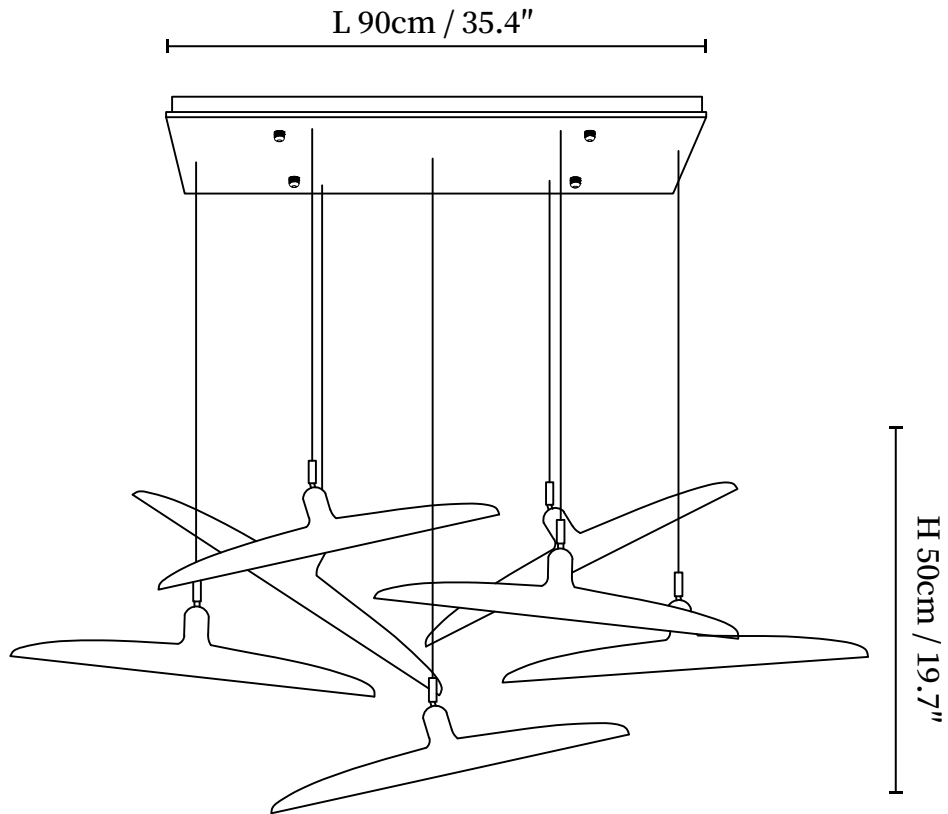

SPECIFICATION SHEET

SPECIFICATION DETAILS

*For custom options, consult factory for details

Fixture Dimensions	L 27.6" x H 19.7" (4 heads)
Light source	Integrated LED
Wattage	Total power ~5 watts
Voltage	AC 110-240V
Dimming	Not supported
CRI(Ra)	90+CRI
Mounting	Hardwired.
LED Rated Life	50000 hours
Color Temperature	Warm Light (3000K), Neutral Light (4000K), Cool Light (6000K)
Control method	Compatible with common wall switches (not included)
Finishes	Wood Color, Walnut Color.
Shade Details	Wood Color, Walnut Color.
Material	Metal, Acrylic, Wood.
Wire Length	The standard length of the cord is 59" (150 cm), the length is adjustable.

SPECIFICATION SHEET

SPECIFICATION DETAILS

*For custom options, consult factory for details

Fixture Dimensions	L 35.4" x H 19.7" (5 heads)
Light source	Integrated LED
Wattage	Total power ~5 watts
Voltage	AC 110-240V
Dimming	Not supported
CRI(Ra)	90+CRI
Mounting	Hardwired.
LED Rated Life	50000 hours
Color Temperature	Warm Light (3000K), Neutral Light (4000K), Cool Light (6000K)
Control method	Compatible with common wall switches (not included)
Finishes	Wood Color, Walnut Color.
Shade Details	Wood Color, Walnut Color.
Material	Metal, Acrylic, Wood.
Wire Length	The standard length of the cord is 59" (150 cm), the length is adjustable.

SPECIFICATION SHEET

SPECIFICATION DETAILS

*For custom options, consult factory for details

Fixture Dimensions	L 35.4" x H 19.7" (7 heads)
Light source	Integrated LED
Wattage	Total power ~5 watts
Voltage	AC 110-240V
Dimming	Not supported
CRI(Ra)	90+CRI
Mounting	Hardwired.
LED Rated Life	50000 hours
Color Temperature	Warm Light (3000K), Neutral Light (4000K), Cool Light (6000K)
Control method	Compatible with common wall switches(not included)
Finishes	Wood Color, Walnut Color.
Shade Details	Wood Color, Walnut Color.
Material	Metal, Acrylic, Wood.
Wire Length	The standard length of the cord is 59" (150 cm), the length is adjustable.