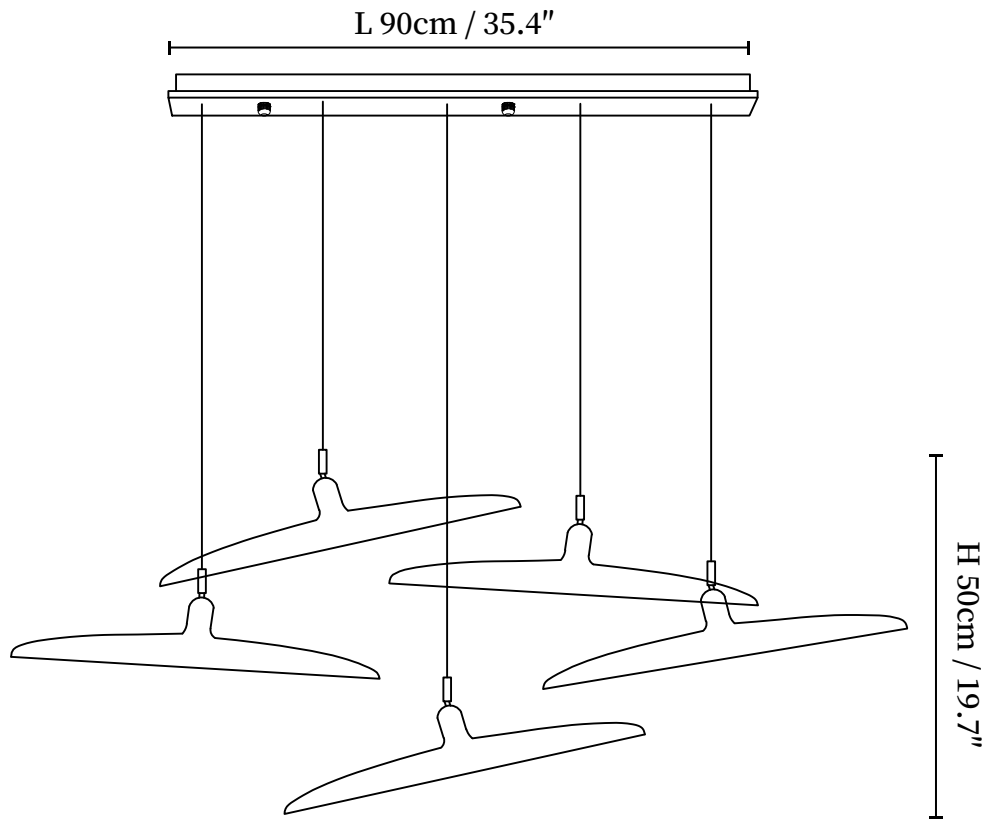

SPECIFICATION SHEET

SPECIFICATION DETAILS

*For custom options, consult factory for details

Fixture Dimensions	L 19.7" x H 16.9" (3 heads)
Light source	Integrated LED
Wattage	Total power ~5 watts
Voltage	AC 110-240V
Dimming	Not supported
CRI(Ra)	90+CRI
Mounting	Hardwired.
LED Rated Life	50000 hours
Color Temperature	Warm Light (3000K), Neutral Light (4000K), Cool Light (6000K)
Control method	Compatible with common wall switches (not included)
Finishes	Wood Color, Walnut Color.
Shade Details	Wood Color, Walnut Color.
Material	Metal, Acrylic, Wood.
Wire Length	The standard length of the cord is 59" (150 cm), the length is adjustable.

SPECIFICATION SHEET

SPECIFICATION DETAILS

*For custom options, consult factory for details

Fixture Dimensions	L 27.6" x H 19.7" (4 heads)
Light source	Integrated LED
Wattage	Total power ~5 watts
Voltage	AC 110-240V
Dimming	Not supported
CRI(Ra)	90+CRI
Mounting	Hardwired.
LED Rated Life	50000 hours
Color Temperature	Warm Light (3000K), Neutral Light (4000K), Cool Light (6000K)
Control method	Compatible with common wall switches (not included)
Finishes	Wood Color, Walnut Color.
Shade Details	Wood Color, Walnut Color.
Material	Metal, Acrylic, Wood.
Wire Length	The standard length of the cord is 59" (150 cm), the length is adjustable.

SPECIFICATION SHEET

SPECIFICATION DETAILS

*For custom options, consult factory for details

Fixture Dimensions	L 35.4" x H 19.7" (5 heads)
Light source	Integrated LED
Wattage	Total power ~5 watts
Voltage	AC 110-240V
Dimming	Not supported
CRI(Ra)	90+CRI
Mounting	Hardwired.
LED Rated Life	50000 hours
Color Temperature	Warm Light (3000K), Neutral Light (4000K), Cool Light (6000K)
Control method	Compatible with common wall switches (not included)
Finishes	Wood Color, Walnut Color.
Shade Details	Wood Color, Walnut Color.
Material	Metal, Acrylic, Wood.
Wire Length	The standard length of the cord is 59" (150 cm), the length is adjustable.