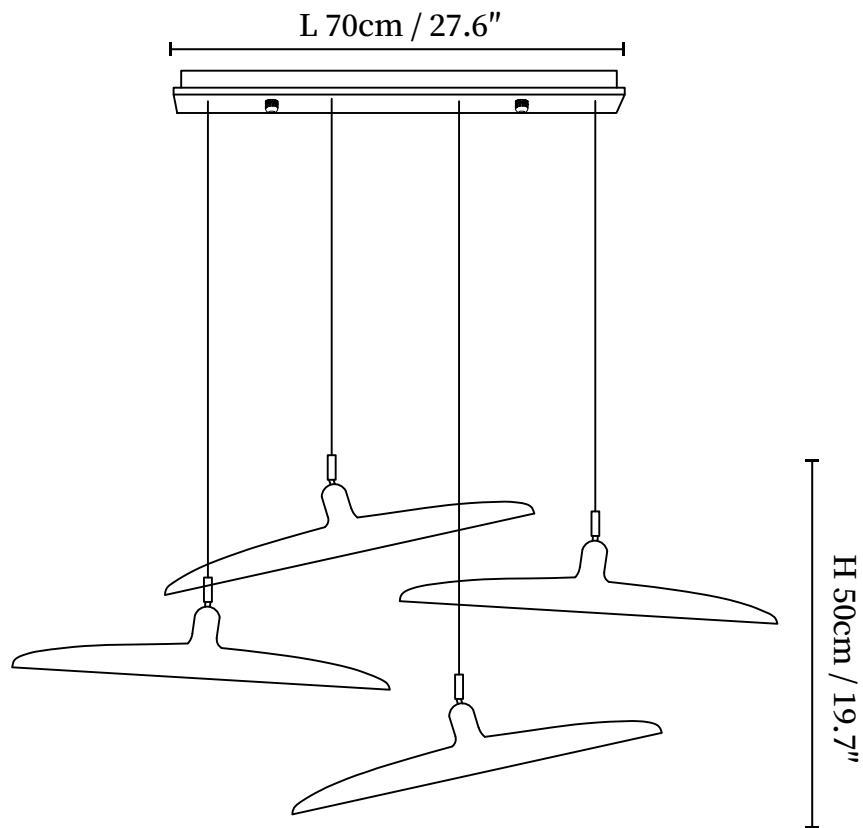

SPECIFICATION SHEET

SPECIFICATION DETAILS

*For custom options, consult factory for details

Fixture Dimensions	L 19.7" x H 11.8" (2 heads)
Light source	Integrated LED
Wattage	Total power ~5 watts
Voltage	AC 110-240V
Dimming	Not supported
CRI(Ra)	90+CRI
Mounting	Hardwired.
LED Rated Life	50000 hours
Color Temperature	Warm Light (3000K), Neutral Light (4000K), Cool Light (6000K)
Control method	Compatible with common wall switches (not included)
Finishes	Wood Color, Walnut Color.
Shade Details	Wood Color, Walnut Color.
Material	Metal, Acrylic, Wood.
Wire Length	The standard length of the cord is 59" (150 cm), the length is adjustable.

SPECIFICATION SHEET

SPECIFICATION DETAILS

*For custom options, consult factory for details

Fixture Dimensions	L 19.7" x H 16.9" (3 heads)
Light source	Integrated LED
Wattage	Total power ~5 watts
Voltage	AC 110-240V
Dimming	Not supported
CRI(Ra)	90+CRI
Mounting	Hardwired.
LED Rated Life	50000 hours
Color Temperature	Warm Light (3000K), Neutral Light (4000K), Cool Light (6000K)
Control method	Compatible with common wall switches (not included)
Finishes	Wood Color, Walnut Color.
Shade Details	Wood Color, Walnut Color.
Material	Metal, Acrylic, Wood.
Wire Length	The standard length of the cord is 59" (150 cm), the length is adjustable.

SPECIFICATION SHEET

SPECIFICATION DETAILS

*For custom options, consult factory for details

Fixture Dimensions	L 27.6" x H 19.7" (4 heads)
Light source	Integrated LED
Wattage	Total power ~5 watts
Voltage	AC 110-240V
Dimming	Not supported
CRI(Ra)	90+CRI
Mounting	Hardwired.
LED Rated Life	50000 hours
Color Temperature	Warm Light (3000K), Neutral Light (4000K), Cool Light (6000K)
Control method	Compatible with common wall switches (not included)
Finishes	Wood Color, Walnut Color.
Shade Details	Wood Color, Walnut Color.
Material	Metal, Acrylic, Wood.
Wire Length	The standard length of the cord is 59" (150 cm), the length is adjustable.