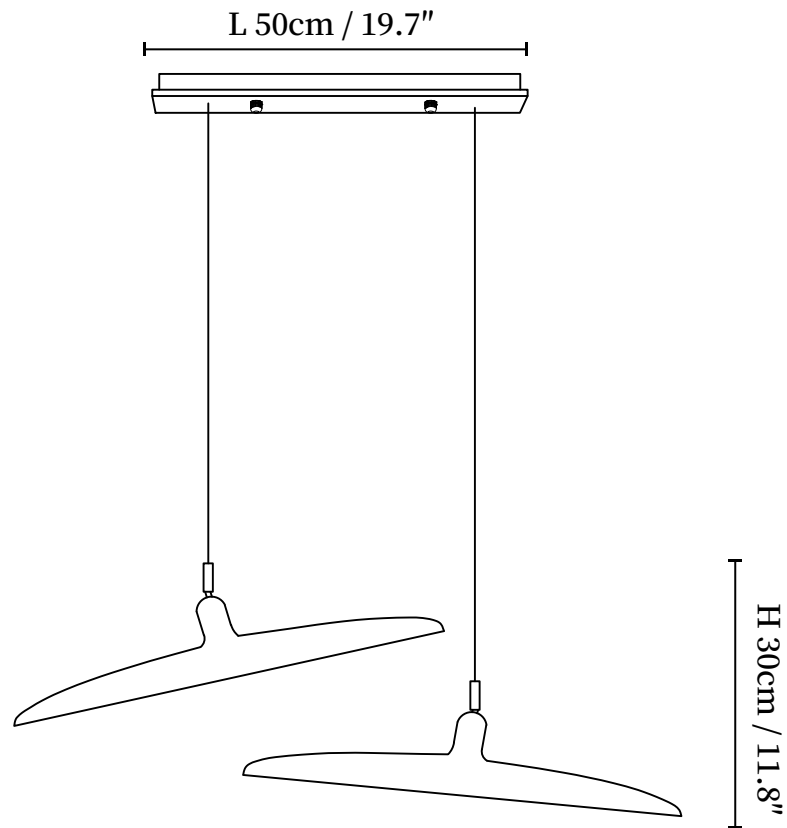

SPECIFICATION SHEET

SPECIFICATION DETAILS

*For custom options, consult factory for details

Fixture Dimensions	D 24.8" x H 4.7" (1 head)
Light source	Integrated LED
Wattage	Total power ~5 watts
Voltage	AC 110-240V
Dimming	Not supported
CRI(Ra)	90+CRI
Mounting	Hardwired.
LED Rated Life	50000 hours
Color Temperature	Warm Light (3000K), Neutral Light (4000K), Cool Light (6000K)
Control method	Compatible with common wall switches (not included)
Finishes	Wood Color, Walnut Color.
Shade Details	Wood Color, Walnut Color.
Material	Metal, Acrylic, Wood.
Wire Length	The standard length of the cord is 59" (150 cm), the length is adjustable.

SPECIFICATION SHEET

SPECIFICATION DETAILS

*For custom options, consult factory for details

Fixture Dimensions	L 19.7" x H 11.8" (2 heads)
Light source	Integrated LED
Wattage	Total power ~5 watts
Voltage	AC 110-240V
Dimming	Not supported
CRI(Ra)	90+CRI
Mounting	Hardwired.
LED Rated Life	50000 hours
Color Temperature	Warm Light (3000K), Neutral Light (4000K), Cool Light (6000K)
Control method	Compatible with common wall switches (not included)
Finishes	Wood Color, Walnut Color.
Shade Details	Wood Color, Walnut Color.
Material	Metal, Acrylic, Wood.
Wire Length	The standard length of the cord is 59" (150 cm), the length is adjustable.

SPECIFICATION SHEET

SPECIFICATION DETAILS

*For custom options, consult factory for details

Fixture Dimensions	L 19.7" x H 16.9" (3 heads)
Light source	Integrated LED
Wattage	Total power ~5 watts
Voltage	AC 110-240V
Dimming	Not supported
CRI(Ra)	90+CRI
Mounting	Hardwired.
LED Rated Life	50000 hours
Color Temperature	Warm Light (3000K), Neutral Light (4000K), Cool Light (6000K)
Control method	Compatible with common wall switches (not included)
Finishes	Wood Color, Walnut Color.
Shade Details	Wood Color, Walnut Color.
Material	Metal, Acrylic, Wood.
Wire Length	The standard length of the cord is 59" (150 cm), the length is adjustable.