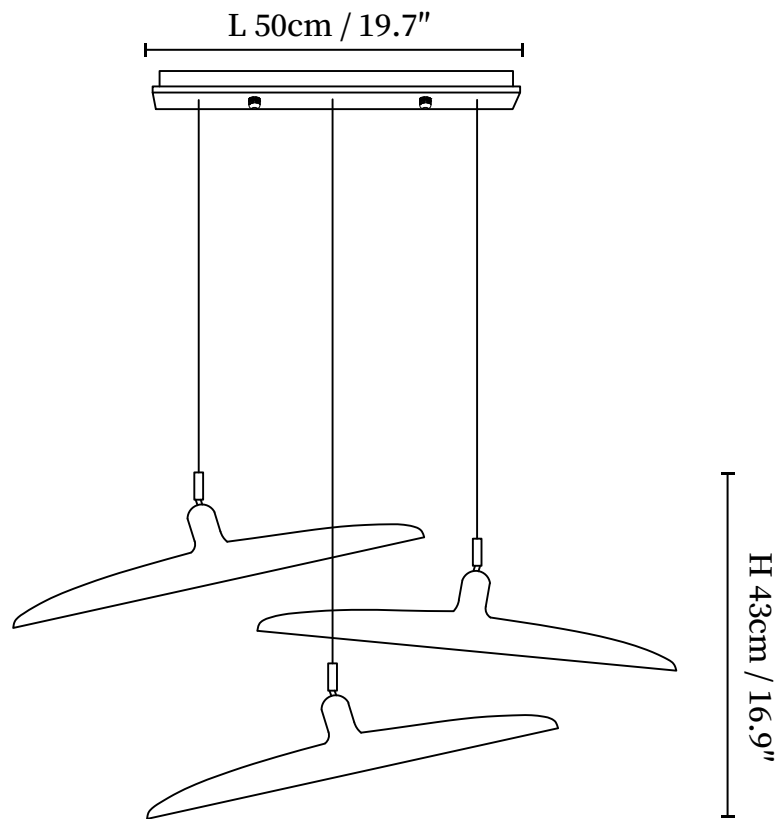

SPECIFICATION SHEET

SPECIFICATION DETAILS

*For custom options, consult factory for details

Fixture Dimensions	D 24.8" x H 4.7" (1 head)
Light source	Integrated LED
Wattage	Total power ~5 watts
Voltage	AC 110-240V
Dimming	Not supported
CRI(Ra)	90+CRI
Mounting	Hardwired.
LED Rated Life	50000 hours
Color Temperature	Warm Light (3000K), Neutral Light (4000K), Cool Light (6000K)
Control method	Compatible with common wall switches (not included)
Finishes	Wood Color, Walnut Color.
Shade Details	Wood Color, Walnut Color.
Material	Metal, Acrylic, Wood.
Wire Length	The standard length of the cord is 59" (150 cm), the length is adjustable.

SPECIFICATION SHEET

SPECIFICATION DETAILS

*For custom options, consult factory for details

Fixture Dimensions	L 19.7" x H 11.8" (2 heads)
Light source	Integrated LED
Wattage	Total power ~5 watts
Voltage	AC 110-240V
Dimming	Not supported
CRI(Ra)	90+CRI
Mounting	Hardwired.
LED Rated Life	50000 hours
Color Temperature	Warm Light (3000K), Neutral Light (4000K), Cool Light (6000K)
Control method	Compatible with common wall switches (not included)
Finishes	Wood Color, Walnut Color.
Shade Details	Wood Color, Walnut Color.
Material	Metal, Acrylic, Wood.
Wire Length	The standard length of the cord is 59" (150 cm), the length is adjustable.

SPECIFICATION SHEET

SPECIFICATION DETAILS

*For custom options, consult factory for details

Fixture Dimensions	L 19.7" x H 16.9" (3 heads)
Light source	Integrated LED
Wattage	Total power ~5 watts
Voltage	AC 110-240V
Dimming	Not supported
CRI(Ra)	90+CRI
Mounting	Hardwired.
LED Rated Life	50000 hours
Color Temperature	Warm Light (3000K), Neutral Light (4000K), Cool Light (6000K)
Control method	Compatible with common wall switches (not included)
Finishes	Wood Color, Walnut Color.
Shade Details	Wood Color, Walnut Color.
Material	Metal, Acrylic, Wood.
Wire Length	The standard length of the cord is 59" (150 cm), the length is adjustable.