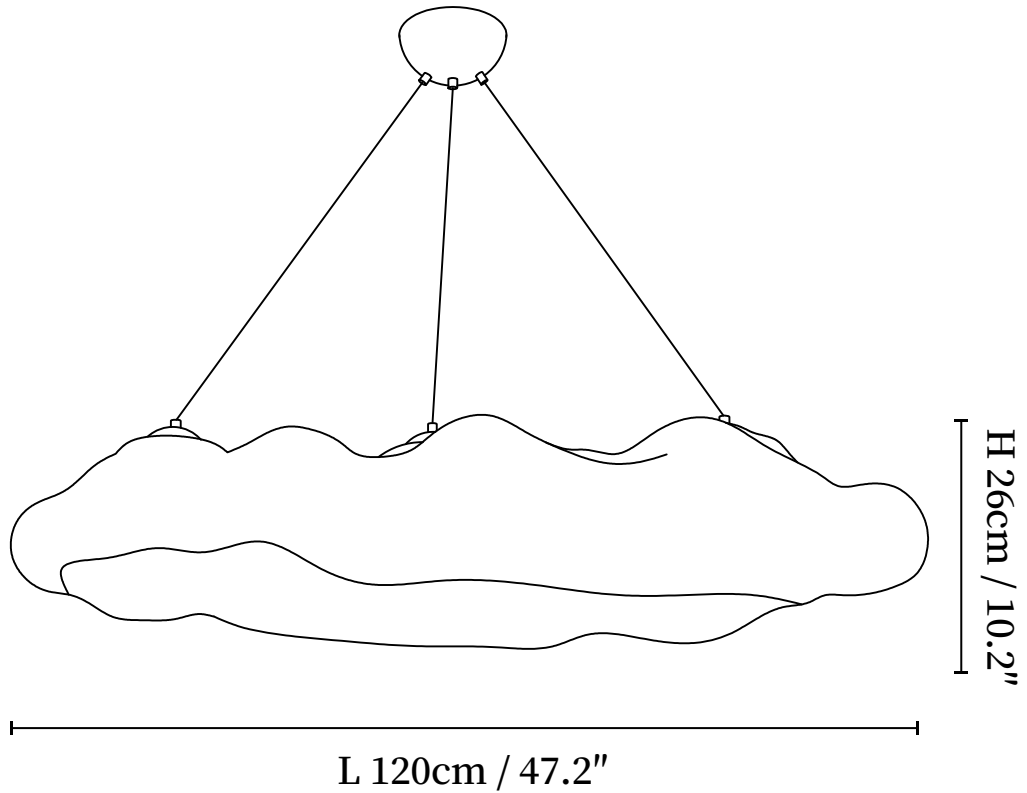

SPECIFICATION SHEET

SPECIFICATION DETAILS

*For custom options, consult factory for details

Fixture Dimensions	L 31.5" x W 17.7" x H 8.3"
Light source	E26 or E27 (bulb not included)
Wattage	MAX 40W incandescent bulb or LED equivalent.
Voltage	AC 110-240V
Mounting	Hardwired.
Dimming	Compatible with dimmable bulbs (bulb not included)
Control method	Compatible with common wall switches (not included)
Finishes	White.
Shade Details	White.
Material	Metal, PE.
Wire Length	The standard length of the suspended wire is 59 "(150 cm) and the length is adjustable.

SPECIFICATION SHEET

SPECIFICATION DETAILS

*For custom options, consult factory for details

Fixture Dimensions	L 47.2" x W 22.8" x H 10.2"
Light source	E26 or E27 (bulb not included)
Wattage	MAX 40W incandescent bulb or LED equivalent.
Voltage	AC 110-240V
Mounting	Hardwired.
Dimming	Compatible with dimmable bulbs (bulb not included)
Control method	Compatible with common wall switches(not included)
Finishes	White.
Shade Details	White.
Material	Metal, PE.
Wire Length	The standard length of the suspended wire is 59 "(150 cm) and the length is adjustable.