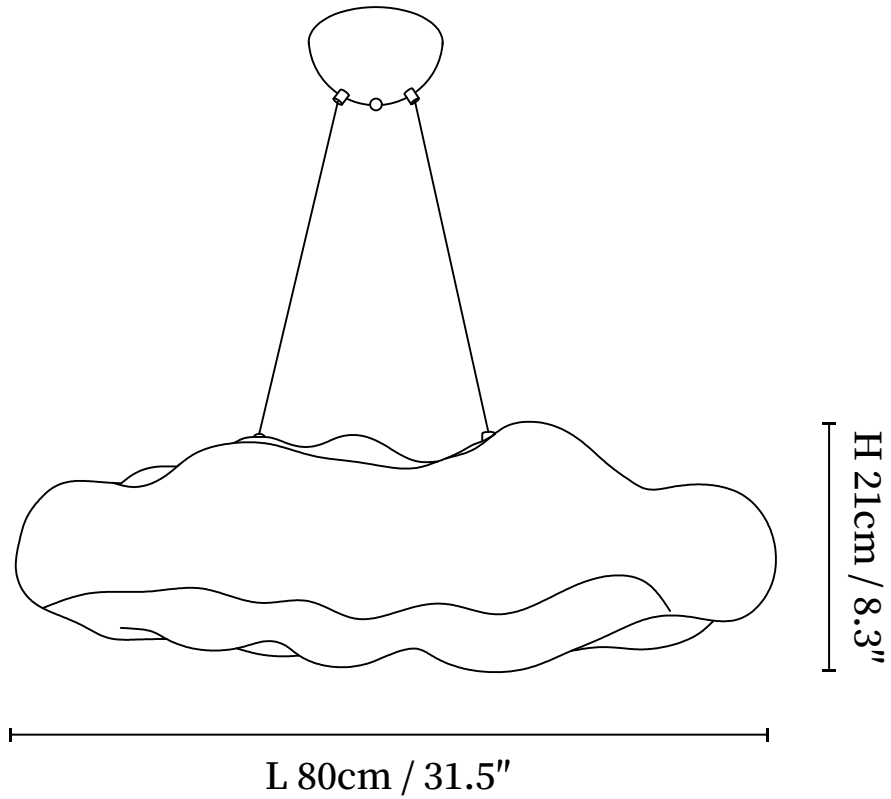

SPECIFICATION SHEET

SPECIFICATION DETAILS

*For custom options, consult factory for details

Fixture Dimensions	L 31.5" x W 17.7" x H 8.3"
Light source	E26 or E27 (bulb not included)
Wattage	MAX 40W incandescent bulb or LED equivalent.
Voltage	AC 110-240V
Mounting	Hardwired.
Dimming	Compatible with dimmable bulbs (bulb not included)
Control method	Compatible with common wall switches (not included)
Finishes	White.
Shade Details	White.
Material	Metal, PE.
Wire Length	The standard length of the suspended wire is 59 "(150 cm) and the length is adjustable.

SPECIFICATION SHEET

SPECIFICATION DETAILS

*For custom options, consult factory for details

Fixture Dimensions	L 47.2" x W 22.8" x H 10.2"
Light source	E26 or E27 (bulb not included)
Wattage	MAX 40W incandescent bulb or LED equivalent.
Voltage	AC 110-240V
Mounting	Hardwired.
Dimming	Compatible with dimmable bulbs (bulb not included)
Control method	Compatible with common wall switches(not included)
Finishes	White.
Shade Details	White.
Material	Metal, PE.
Wire Length	The standard length of the suspended wire is 59 "(150 cm) and the length is adjustable.