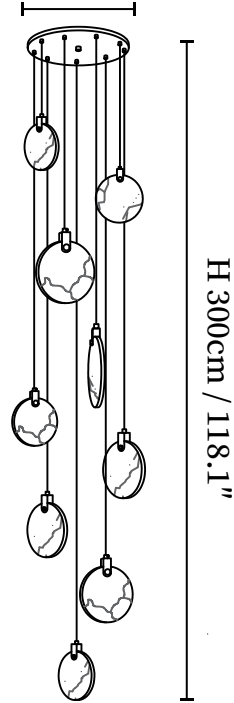

SPECIFICATION SHEET

SPECIFICATION DETAILS

*For custom options, consult factory for details

Fixture Dimensions	D 7.9" x H 7.9", D 9.8" x H 9.8", D 11.8" x H 11.8"
Light source	Integrated LED
Wattage	~ 5W
Voltage	AC 110-240V
Dimming	Not supported
CRI(Ra)	90+ CRI
Mounting	Hardwired.
LED Rated Life	30000 hours
Color Temperature	Warm Light (3000K), Neutral Light (4000K), Cool Light (6000K)
Control method	Compatible with common wall switches (not included)
Finishes	Brass.
Shadow Details	White.
Material	Alabaster, Brass.
Wire Length	The standard length of the cord is 59" (150 cm), the length is adjustable.

SPECIFICATION SHEET

∅ 40cm / 15.7"

SPECIFICATION DETAILS

*For custom options, consult factory for details

Fixture Dimensions	D 15.7" x H 118.1"(1 large, 3 medium, 3 small)
Light source	Integrated LED
Wattage	~ 5W
Voltage	AC 110-240V
Dimming	Not supported
CRI(Ra)	90+ CRI
Mounting	Hardwired.
LED Rated Life	30000 hours
Color Temperature	Warm Light (3000K), Neutral Light (4000K), Cool Light (6000K)
Control method	Compatible with common wall switches (not included)
Finishes	Brass.
Shadow Details	White.
Material	Alabaster, Brass.
Wire Length	The standard length of the cord is 59" (150 cm), the length is adjustable.

SPECIFICATION SHEET

∅ 50cm / 19.7"

SPECIFICATION DETAILS

*For custom options, consult factory for details

Fixture Dimmensions	D 19.7" x H 118.1"(2 large, 3 medium, 4 small)
Light source	Integrated LED
Wattage	~ 5W
Voltage	AC 110-240V
Dimming	Not supported
CRI(Ra)	90+ CRI
Mounting	Hardwired.
LED Rated Life	30000 hours
Color Temperature	Warm Light (3000K), Neutral Light (4000K), Cool Light (6000K)
Control method	Compatible with common wall switches(not included)
Finishes	Brass.
Shadow Details	White.
Material	Alabaster, Brass.
Wire Length	The standard length of the cord is 59" (150 cm), the length is adjustable.