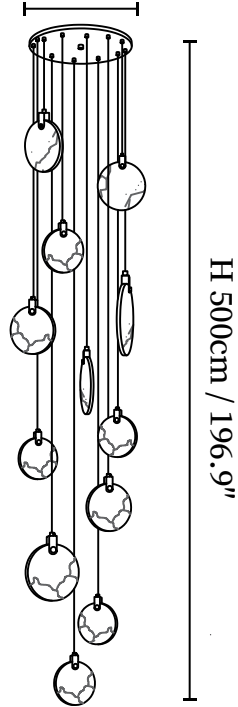

SPECIFICATION SHEET

∅ 40cm / 15.7"

SPECIFICATION DETAILS

*For custom options, consult factory for details

Fixture Dimensions	D 15.7" x H 118.1"(1 large, 3 medium, 3 small)
Light source	Integrated LED
Wattage	~ 5W
Voltage	AC 110-240V
Dimming	Not supported
CRI(Ra)	90+ CRI
Mounting	Hardwired.
LED Rated Life	30000 hours
Color Temperature	Warm Light (3000K), Neutral Light (4000K), Cool Light (6000K)
Control method	Compatible with common wall switches (not included)
Finishes	Brass.
Shadow Details	White.
Material	Alabaster, Brass.
Wire Length	The standard length of the cord is 59" (150 cm), the length is adjustable.

SPECIFICATION SHEET

∅ 50cm / 19.7"

SPECIFICATION DETAILS

*For custom options, consult factory for details

Fixture Dimmensions	D 19.7" x H 118.1"(2 large, 3 medium, 4 small)
Light source	Integrated LED
Wattage	~ 5W
Voltage	AC 110-240V
Dimming	Not supported
CRI(Ra)	90+ CRI
Mounting	Hardwired.
LED Rated Life	30000 hours
Color Temperature	Warm Light (3000K), Neutral Light (4000K), Cool Light (6000K)
Control method	Compatible with common wall switches(not included)
Finishes	Brass.
Shadow Details	White.
Material	Alabaster, Brass.
Wire Length	The standard length of the cord is 59" (150 cm), the length is adjustable.

SPECIFICATION SHEET

Ø 60cm / 23.6"

SPECIFICATION DETAILS

*For custom options, consult factory for details

Fixture Dimensions	D 23.6" x H 196.9"(3 large, 4 medium, 5 small)
Light source	Integrated LED
Wattage	~ 5W
Voltage	AC 110-240V
Dimming	Not supported
CRI(Ra)	90+ CRI
Mounting	Hardwired.
LED Rated Life	30000 hours
Color Temperature	Warm Light (3000K), Neutral Light (4000K), Cool Light (6000K)
Control method	Compatible with common wall switches(not included)
Finishes	Brass.
Shadow Details	White.
Material	Alabaster, Brass.
Wire Length	The standard length of the cord is 59" (150 cm), the length is adjustable.