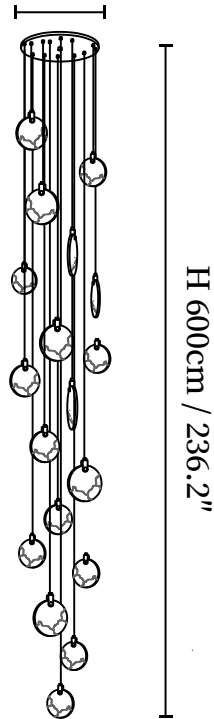

SPECIFICATION SHEET

Ø 90cm / 35.4"

SPECIFICATION DETAILS

*For custom options, consult factory for details

Fixture Dimensions	D 35.4" x H 236.2" (5 large, 6 medium, 7 small)
Light source	Integrated LED
Wattage	~ 5W
Voltage	AC 110-240V
Dimming	Not supported
CRI(Ra)	90+ CRI
Mounting	Hardwired.
LED Rated Life	30000 hours
Color Temperature	Warm Light (3000K), Neutral Light (4000K), Cool Light (6000K)
Control method	Compatible with common wall switches (not included)
Finishes	Brass.
Shadow Details	White.
Material	Alabaster, Brass.
Wire Length	The standard length of the cord is 59" (150 cm), the length is adjustable.