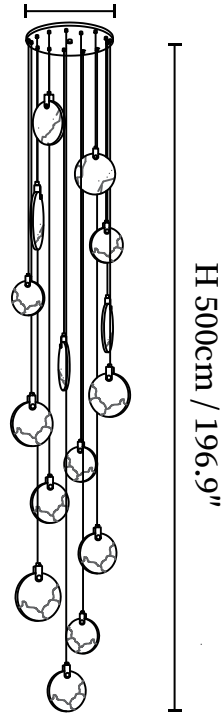

SPECIFICATION SHEET

∅ 80cm / 31.5"

SPECIFICATION DETAILS

*For custom options, consult factory for details

Fixture Dimensions	D 31.5" x H 196.9"(4 large, 5 medium, 6 small)
Light source	Integrated LED
Wattage	~ 5W
Voltage	AC 110-240V
Dimming	Not supported
CRI(Ra)	90+ CRI
Mounting	Hardwired.
LED Rated Life	30000 hours
Color Temperature	Warm Light (3000K), Neutral Light (4000K), Cool Light (6000K)
Control method	Compatible with common wall switches(not included)
Finishes	Brass.
Shadow Details	White.
Material	Alabaster, Brass.
Wire Length	The standard length of the cord is 59" (150 cm), the length is adjustable.