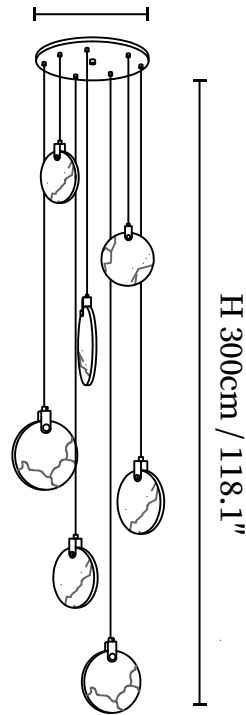

SPECIFICATION SHEET

SPECIFICATION DETAILS

*For custom options, consult factory for details

Fixture Dimensions	D 7.9" x H 7.9", D 9.8" x H 9.8", D 11.8" x H 11.8"
Light source	Integrated LED
Wattage	~ 5W
Voltage	AC 110-240V
Dimming	Not supported
CRI(Ra)	90+ CRI
Mounting	Hardwired.
LED Rated Life	30000 hours
Color Temperature	Warm Light (3000K), Neutral Light (4000K), Cool Light (6000K)
Control method	Compatible with common wall switches (not included)
Finishes	Brass.
Shadow Details	White.
Material	Alabaster, Brass.
Wire Length	The standard length of the cord is 59" (150 cm), the length is adjustable.

SPECIFICATION SHEET

SPECIFICATION DETAILS

*For custom options, consult factory for details

Fixture Dimensions	D 13.8" x H 78.7" (1 large, 2 medium, 2 small)
Light source	Integrated LED
Wattage	~ 5W
Voltage	AC 110-240V
Dimming	Not supported
CRI(Ra)	90+ CRI
Mounting	Hardwired.
LED Rated Life	30000 hours
Color Temperature	Warm Light (3000K), Neutral Light (4000K), Cool Light (6000K)
Control method	Compatible with common wall switches (not included)
Finishes	Brass.
Shadow Details	White.
Material	Alabaster, Brass.
Wire Length	The standard length of the cord is 59" (150 cm), the length is adjustable.

SPECIFICATION SHEET

∅ 40cm / 15.7"

SPECIFICATION DETAILS

*For custom options, consult factory for details

Fixture Dimensions	D 15.7" x H 118.1"(1 large, 3 medium, 3 small)
Light source	Integrated LED
Wattage	~ 5W
Voltage	AC 110-240V
Dimming	Not supported
CRI(Ra)	90+ CRI
Mounting	Hardwired.
LED Rated Life	30000 hours
Color Temperature	Warm Light (3000K), Neutral Light (4000K), Cool Light (6000K)
Control method	Compatible with common wall switches (not included)
Finishes	Brass.
Shadow Details	White.
Material	Alabaster, Brass.
Wire Length	The standard length of the cord is 59" (150 cm), the length is adjustable.