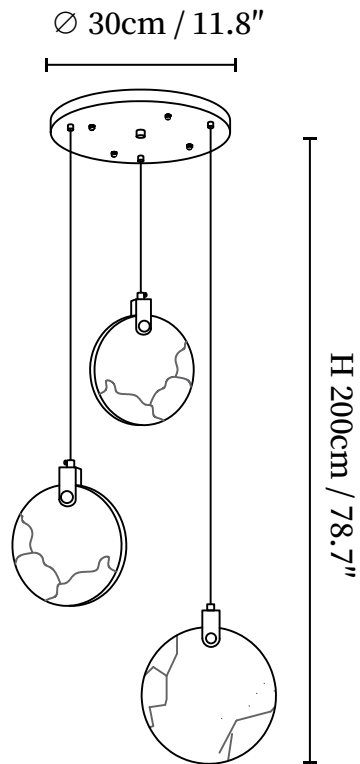

SPECIFICATION SHEET

SPECIFICATION DETAILS

*For custom options, consult factory for details

Fixture Dimensions	D 7.9" x H 7.9", D 9.8" x H 9.8", D 11.8" x H 11.8"
Light source	Integrated LED
Wattage	~ 5W
Voltage	AC 110-240V
Dimming	Not supported
CRI(Ra)	90+ CRI
Mounting	Hardwired.
LED Rated Life	30000 hours
Color Temperature	Warm Light (3000K), Neutral Light (4000K), Cool Light (6000K)
Control method	Compatible with common wall switches (not included)
Finishes	Brass.
Shadow Details	White.
Material	Alabaster, Brass.
Wire Length	The standard length of the cord is 59" (150 cm), the length is adjustable.

SPECIFICATION SHEET

SPECIFICATION DETAILS

*For custom options, consult factory for details

Fixture Dimensions	D 11.8" x H 78.7" (1 large, 1 medium, 1 small)
Light source	Integrated LED
Wattage	~ 5W
Voltage	AC 110-240V
Dimming	Not supported
CRI(Ra)	90+ CRI
Mounting	Hardwired.
LED Rated Life	30000 hours
Color Temperature	Warm Light (3000K), Neutral Light (4000K), Cool Light (6000K)
Control method	Compatible with common wall switches (not included)
Finishes	Brass.
Shadow Details	White.
Material	Alabaster, Brass.
Wire Length	The standard length of the cord is 59" (150 cm), the length is adjustable.

SPECIFICATION SHEET

SPECIFICATION DETAILS

*For custom options, consult factory for details

Fixture Dimensions	D 13.8" x H 78.7" (1 large, 2 medium, 2 small)
Light source	Integrated LED
Wattage	~ 5W
Voltage	AC 110-240V
Dimming	Not supported
CRI(Ra)	90+ CRI
Mounting	Hardwired.
LED Rated Life	30000 hours
Color Temperature	Warm Light (3000K), Neutral Light (4000K), Cool Light (6000K)
Control method	Compatible with common wall switches (not included)
Finishes	Brass.
Shadow Details	White.
Material	Alabaster, Brass.
Wire Length	The standard length of the cord is 59" (150 cm), the length is adjustable.