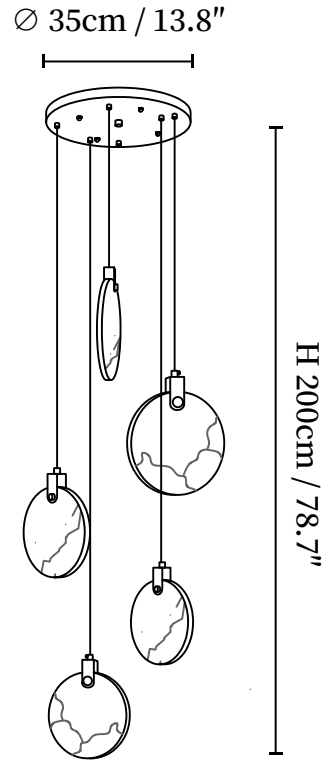

SPECIFICATION SHEET

SPECIFICATION DETAILS

*For custom options, consult factory for details

Fixture Dimensions	D 7.9" x H 7.9", D 9.8" x H 9.8", D 11.8" x H 11.8"
Light source	Integrated LED
Wattage	~ 5W
Voltage	AC 110-240V
Dimming	Not supported
CRI(Ra)	90+ CRI
Mounting	Hardwired.
LED Rated Life	30000 hours
Color Temperature	Warm Light (3000K), Neutral Light (4000K), Cool Light (6000K)
Control method	Compatible with common wall switches (not included)
Finishes	Brass.
Shadow Details	White.
Material	Alabaster, Brass.
Wire Length	The standard length of the cord is 59" (150 cm), the length is adjustable.

SPECIFICATION SHEET

SPECIFICATION DETAILS

*For custom options, consult factory for details

Fixture Dimensions	D 11.8" x H 78.7" (1 large, 1 medium, 1 small)
Light source	Integrated LED
Wattage	~ 5W
Voltage	AC 110-240V
Dimming	Not supported
CRI(Ra)	90+ CRI
Mounting	Hardwired.
LED Rated Life	30000 hours
Color Temperature	Warm Light (3000K), Neutral Light (4000K), Cool Light (6000K)
Control method	Compatible with common wall switches (not included)
Finishes	Brass.
Shadow Details	White.
Material	Alabaster, Brass.
Wire Length	The standard length of the cord is 59" (150 cm), the length is adjustable.

SPECIFICATION SHEET

SPECIFICATION DETAILS

*For custom options, consult factory for details

Fixture Dimensions	D 13.8" x H 78.7" (1 large, 2 medium, 2 small)
Light source	Integrated LED
Wattage	~ 5W
Voltage	AC 110-240V
Dimming	Not supported
CRI(Ra)	90+ CRI
Mounting	Hardwired.
LED Rated Life	30000 hours
Color Temperature	Warm Light (3000K), Neutral Light (4000K), Cool Light (6000K)
Control method	Compatible with common wall switches (not included)
Finishes	Brass.
Shadow Details	White.
Material	Alabaster, Brass.
Wire Length	The standard length of the cord is 59" (150 cm), the length is adjustable.