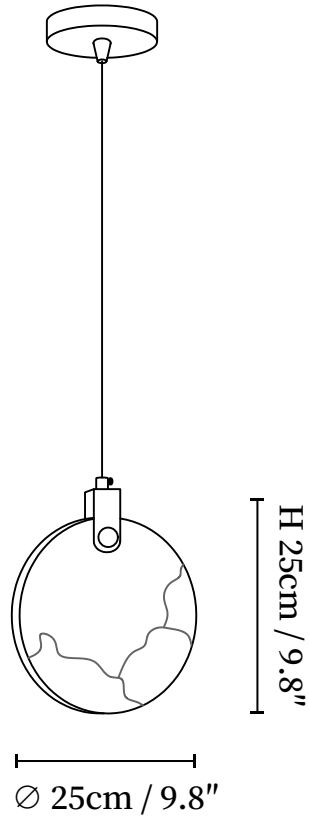

SPECIFICATION SHEET

SPECIFICATION DETAILS

*For custom options, consult factory for details

Fixture Dimensions	D 7.9" x H 7.9", D 9.8" x H 9.8", D 11.8" x H 11.8"
Light source	Integrated LED
Wattage	~ 5W
Voltage	AC 110-240V
Dimming	Not supported
CRI(Ra)	90+ CRI
Mounting	Hardwired.
LED Rated Life	30000 hours
Color Temperature	Warm Light (3000K), Neutral Light (4000K), Cool Light (6000K)
Control method	Compatible with common wall switches (not included)
Finishes	Brass.
Shadow Details	White.
Material	Alabaster, Brass.
Wire Length	The standard length of the cord is 59" (150 cm), the length is adjustable.

SPECIFICATION SHEET

SPECIFICATION DETAILS

*For custom options, consult factory for details

Fixture Dimensions	D 11.8" x H 78.7" (1 large, 1 medium, 1 small)
Light source	Integrated LED
Wattage	~ 5W
Voltage	AC 110-240V
Dimming	Not supported
CRI(Ra)	90+ CRI
Mounting	Hardwired.
LED Rated Life	30000 hours
Color Temperature	Warm Light (3000K), Neutral Light (4000K), Cool Light (6000K)
Control method	Compatible with common wall switches (not included)
Finishes	Brass.
Shadow Details	White.
Material	Alabaster, Brass.
Wire Length	The standard length of the cord is 59" (150 cm), the length is adjustable.

SPECIFICATION SHEET

SPECIFICATION DETAILS

*For custom options, consult factory for details

Fixture Dimensions	D 13.8" x H 78.7" (1 large, 2 medium, 2 small)
Light source	Integrated LED
Wattage	~ 5W
Voltage	AC 110-240V
Dimming	Not supported
CRI(Ra)	90+ CRI
Mounting	Hardwired.
LED Rated Life	30000 hours
Color Temperature	Warm Light (3000K), Neutral Light (4000K), Cool Light (6000K)
Control method	Compatible with common wall switches (not included)
Finishes	Brass.
Shadow Details	White.
Material	Alabaster, Brass.
Wire Length	The standard length of the cord is 59" (150 cm), the length is adjustable.