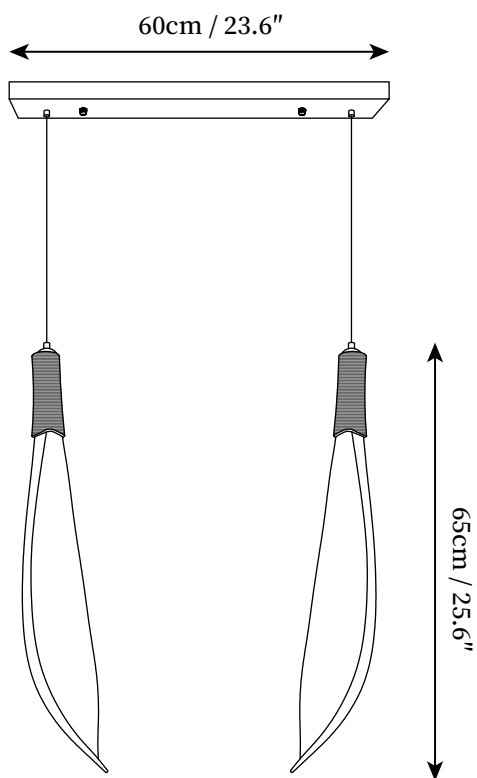

SPECIFICATION DETAILS

*For custom options, consult factory for details

Fixture Dimensions	D 5.1" x H 25.6" D 5.1" x H 33.5" (1 Head)
Light source	E26 or E27 (bulb not included)
Wattage	MAX 40W incandescent bulb or LED equivalent.
Voltage	AC 110-240V
Mounting	Hardwired.
Dimming	Compatible with dimmable bulbs (bulb not included)
Control method	Compatible with common wall switches (
Finishes	Black.
Shade Details	Nature cocoa leaf.
Material	Cocoa leaf, Hemp rope, Metal.
Wire Length	The standard length of the suspended wire is 59 "(150 cm) and the length is adjustable.

SPECIFICATION SHEET

SPECIFICATION DETAILS

*For custom options, consult factory for details

Fixture Dimensions	L 23.6" x H 25.6" (2 Heads)
Light source	E26 or E27 (bulb not included)
Wattage	MAX 40W incandescent bulb or LED equivalent.
Voltage	AC 110-240V
Mounting	Hardwired.
Dimming	Compatible with dimmable bulbs (bulb not included)
Control method	Compatible with common wall switches(
Finishes	Black.
Shade Details	Nature cocoa leaf.
Material	Cocoa leaf, Hemp rope, Metal.
Wire Length	The standard length of the suspended wire is 59 "(150 cm) and the length is adjustable.

SPECIFICATION SHEET

SPECIFICATION DETAILS

*For custom options, consult factory for details

Fixture Dimensions	L 23.6" x H 25.6" (3 Heads)
Light source	E26 or E27 (bulb not included)
Wattage	MAX 40W incandescent bulb or LED equivalent.
Voltage	AC 110-240V
Mounting	Hardwired.
Dimming	Compatible with dimmable bulbs (bulb not included)
Control method	Compatible with common wall switches (
Finishes	Black.
Shade Details	Nature cocoa leaf.
Material	Cocoa leaf, Hemp rope, Metal.
Wire Length	The standard length of the suspended wire is 59 "(150 cm) and the length is adjustable.