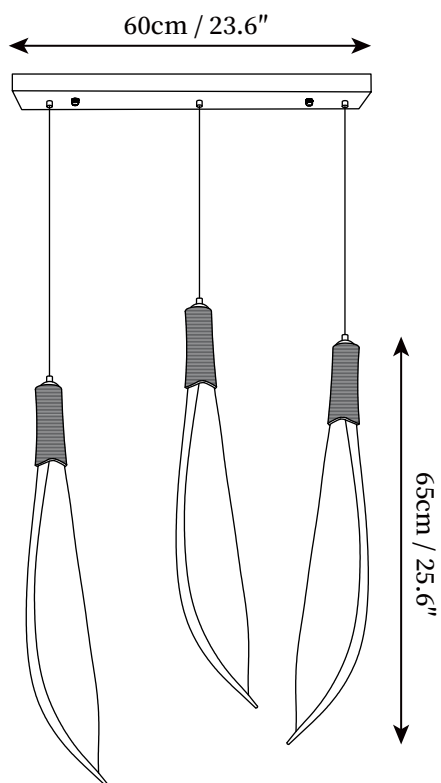

SPECIFICATION DETAILS

*For custom options, consult factory for details

Fixture Dimensions	D 5.1" x H 25.6" D 5.1" x H 33.5" (1 Head)
Light source	E26 or E27 (bulb not included)
Wattage	MAX 40W incandescent bulb or LED equivalent.
Voltage	AC 110-240V
Mounting	Hardwired.
Dimming	Compatible with dimmable bulbs (bulb not included)
Control method	Compatible with common wall switches (
Finishes	Black.
Shade Details	Nature cocoa leaf.
Material	Cocoa leaf, Hemp rope, Metal.
Wire Length	The standard length of the suspended wire is 59 "(150 cm) and the length is adjustable.

SPECIFICATION SHEET

SPECIFICATION DETAILS

*For custom options, consult factory for details

Fixture Dimensions	L 23.6" x H 25.6" (2 Heads)
Light source	E26 or E27 (bulb not included)
Wattage	MAX 40W incandescent bulb or LED equivalent.
Voltage	AC 110-240V
Mounting	Hardwired.
Dimming	Compatible with dimmable bulbs (bulb not included)
Control method	Compatible with common wall switches(
Finishes	Black.
Shade Details	Nature cocoa leaf.
Material	Cocoa leaf, Hemp rope, Metal.
Wire Length	The standard length of the suspended wire is 59 "(150 cm) and the length is adjustable.

SPECIFICATION SHEET

SPECIFICATION DETAILS

*For custom options, consult factory for details

Fixture Dimensions	L 23.6" x H 25.6" (3 Heads)
Light source	E26 or E27 (bulb not included)
Wattage	MAX 40W incandescent bulb or LED equivalent.
Voltage	AC 110-240V
Mounting	Hardwired.
Dimming	Compatible with dimmable bulbs (bulb not included)
Control method	Compatible with common wall switches (
Finishes	Black.
Shade Details	Nature cocoa leaf.
Material	Cocoa leaf, Hemp rope, Metal.
Wire Length	The standard length of the suspended wire is 59 "(150 cm) and the length is adjustable.