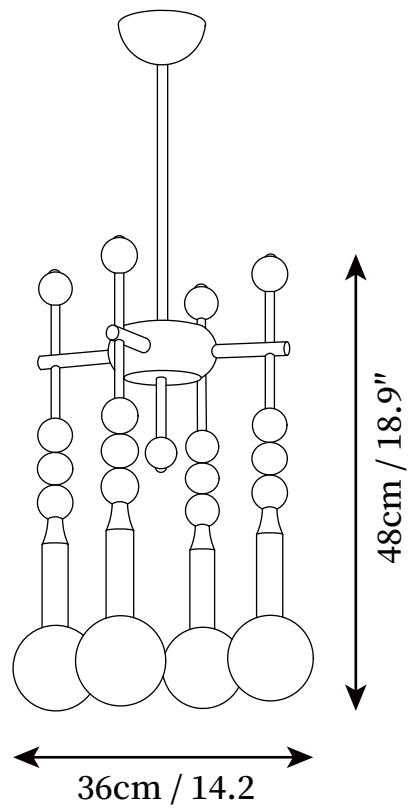

# SPECIFICATION SHEET

---

## SPECIFICATION DETAILS

\*For custom options, consult factory for details

<b>Fixture Dimensions</b>	D 4.7" x H 21.7"
<b>Light source</b>	G9 (bulb not included)
<b>Wattage</b>	MAX 5W incandescent bulb or LED equivalent.
<b>Voltage</b>	AC 110-240V
<b>Mounting</b>	Hardwired.
<b>Dimming</b>	Compatible with dimmable bulbs (bulb not included)
<b>Control method</b>	Compatible with common wall switches(
<b>Finishes</b>	Brown, Beige.
<b>Shade Details</b>	White.
<b>Material</b>	Iron, Glass.
<b>Rod Length</b>	Suspension rod is 7.9+11.8", and can be spliced as needed.

## SPECIFICATION DETAILS

\*For custom options, consult factory for details

<b>Fixture Dimensions</b>	D 14.2" x H 18.9"
<b>Light source</b>	G9 (bulb not included)
<b>Wattage</b>	MAX 5W incandescent bulb or LED equivalent.
<b>Voltage</b>	AC 110-240V
<b>Mounting</b>	Hardwired.
<b>Dimming</b>	Compatible with dimmable bulbs (bulb not included)
<b>Control method</b>	Compatible with common wall switches (
<b>Finishes</b>	Brown, Beige.
<b>Shade Details</b>	White.
<b>Material</b>	Iron, Glass.
<b>Rod Length</b>	Suspension rod is 7.9+11.8", and can be spliced as needed.