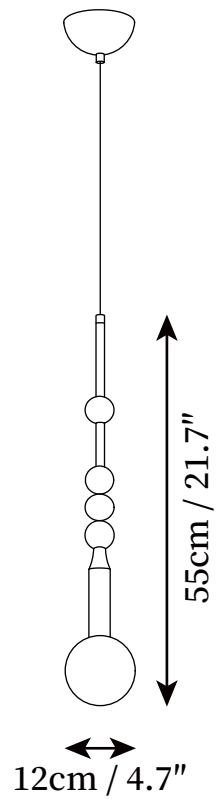

## SPECIFICATION DETAILS

\*For custom options, consult factory for details

<b>Fixture Dimensions</b>	D 4.7" x H 21.7"
<b>Light source</b>	G9 (bulb not included)
<b>Wattage</b>	MAX 5W incandescent bulb or LED equivalent.
<b>Voltage</b>	AC 110-240V
<b>Mounting</b>	Hardwired.
<b>Dimming</b>	Compatible with dimmable bulbs (bulb not included)
<b>Control method</b>	Compatible with common wall switches(
<b>Finishes</b>	Brown, Beige.
<b>Shade Details</b>	White.
<b>Material</b>	Iron, Glass.
<b>Rod Length</b>	Suspension rod is 7.9+11.8", and can be spliced as needed.

## SPECIFICATION DETAILS

\*For custom options, consult factory for details

<b>Fixture Dimensions</b>	D 14.2" x H 18.9"
<b>Light source</b>	G9 (bulb not included)
<b>Wattage</b>	MAX 5W incandescent bulb or LED equivalent.
<b>Voltage</b>	AC 110-240V
<b>Mounting</b>	Hardwired.
<b>Dimming</b>	Compatible with dimmable bulbs (bulb not included)
<b>Control method</b>	Compatible with common wall switches (
<b>Finishes</b>	Brown, Beige.
<b>Shade Details</b>	White.
<b>Material</b>	Iron, Glass.
<b>Rod Length</b>	Suspension rod is 7.9+11.8", and can be spliced as needed.