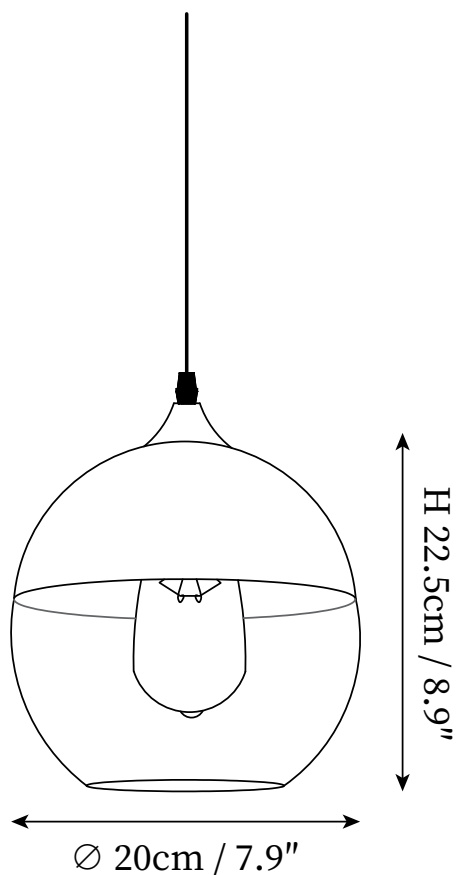

SPECIFICATION SHEET

SPECIFICATION DETAILS

*For custom options, consult factory for details

Fixture Dimensions	D 7.1" x H 12.2"
Light source	E26 or E27. (bulb not included).
Wattage	MAX 40W incandescent bulb or LED equivalent.
Voltage	AC 110-240V
Mounting	Hardwired.
Dimming	Compatible with dimmable bulbs (bulb not included)
Control method	Compatible with common wall switches (not included)
Finishes	Black, White.
Shade Details	Amber, Clear.
Material	Metal, Glass.
Wire Length	The standard length of the cord is 59" (150 cm), the length is adjustable.

SPECIFICATION SHEET

SPECIFICATION DETAILS

*For custom options, consult factory for details

Fixture Dimensions	D 5.1" x H 13.2"
Light source	E26 or E27. (bulb not included).
Wattage	MAX 40W incandescent bulb or LED equivalent.
Voltage	AC 110-240V
Mounting	Hardwired.
Dimming	Compatible with dimmable bulbs (bulb not included)
Control method	Compatible with common wall switches (not included)
Finishes	Black, White.
Shade Details	Amber, Clear.
Material	Metal, Glass.
Wire Length	The standard length of the cord is 59" (150 cm), the length is adjustable.

SPECIFICATION SHEET

SPECIFICATION DETAILS

*For custom options, consult factory for details

Fixture Dimensions	D 7.9" x H 8.9"
Light source	E26 or E27. (bulb not included).
Wattage	MAX 40W incandescent bulb or LED equivalent.
Voltage	AC 110-240V
Mounting	Hardwired.
Dimming	Compatible with dimmable bulbs (bulb not included)
Control method	Compatible with common wall switches(not included)
Finishes	Black, White.
Shade Details	Amber, Clear.
Material	Metal, Glass.
Wire Length	The standard length of the cord is 59" (150 cm), the length is adjustable.