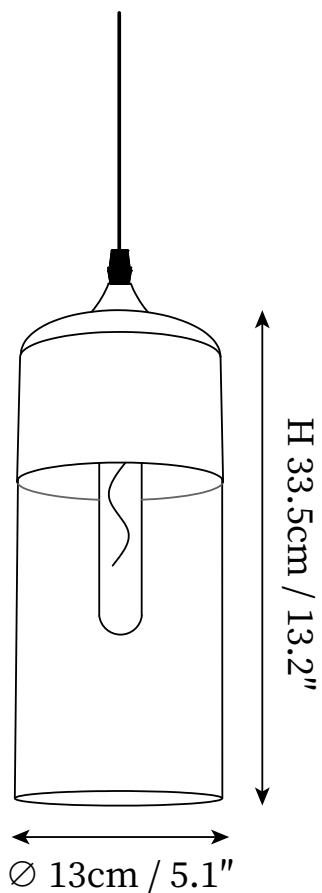

SPECIFICATION SHEET

SPECIFICATION DETAILS

*For custom options, consult factory for details

Fixture Dimensions	D 7.1" x H 12.2"
Light source	E26 or E27. (bulb not included).
Wattage	MAX 40W incandescent bulb or LED equivalent.
Voltage	AC 110-240V
Mounting	Hardwired.
Dimming	Compatible with dimmable bulbs (bulb not included)
Control method	Compatible with common wall switches (not included)
Finishes	Black, White.
Shade Details	Amber, Clear.
Material	Metal, Glass.
Wire Length	The standard length of the cord is 59" (150 cm), the length is adjustable.

SPECIFICATION SHEET

SPECIFICATION DETAILS

*For custom options, consult factory for details

Fixture Dimensions	D 5.1" x H 13.2"
Light source	E26 or E27. (bulb not included).
Wattage	MAX 40W incandescent bulb or LED equivalent.
Voltage	AC 110-240V
Mounting	Hardwired.
Dimming	Compatible with dimmable bulbs (bulb not included)
Control method	Compatible with common wall switches (not included)
Finishes	Black, White.
Shade Details	Amber, Clear.
Material	Metal, Glass.
Wire Length	The standard length of the cord is 59" (150 cm), the length is adjustable.

SPECIFICATION SHEET

SPECIFICATION DETAILS

*For custom options, consult factory for details

Fixture Dimensions	D 7.9" x H 8.9"
Light source	E26 or E27. (bulb not included).
Wattage	MAX 40W incandescent bulb or LED equivalent.
Voltage	AC 110-240V
Mounting	Hardwired.
Dimming	Compatible with dimmable bulbs (bulb not included)
Control method	Compatible with common wall switches(not included)
Finishes	Black, White.
Shade Details	Amber, Clear.
Material	Metal, Glass.
Wire Length	The standard length of the cord is 59" (150 cm), the length is adjustable.