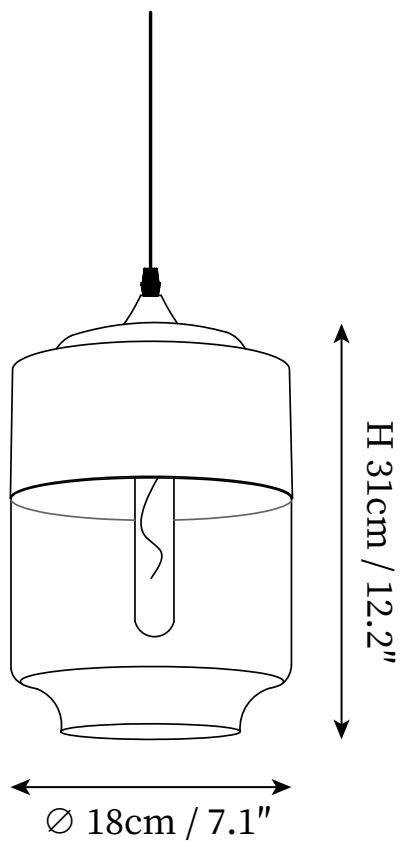

SPECIFICATION SHEET

SPECIFICATION DETAILS

*For custom options, consult factory for details

Fixture Dimensions	D 7.1" x H 12.2"
Light source	E26 or E27. (bulb not included).
Wattage	MAX 40W incandescent bulb or LED equivalent.
Voltage	AC 110-240V
Mounting	Hardwired.
Dimming	Compatible with dimmable bulbs (bulb not included)
Control method	Compatible with common wall switches (not included)
Finishes	Black, White.
Shade Details	Amber, Clear.
Material	Metal, Glass.
Wire Length	The standard length of the cord is 59" (150 cm), the length is adjustable.

SPECIFICATION SHEET

SPECIFICATION DETAILS

*For custom options, consult factory for details

Fixture Dimensions	D 5.1" x H 13.2"
Light source	E26 or E27. (bulb not included).
Wattage	MAX 40W incandescent bulb or LED equivalent.
Voltage	AC 110-240V
Mounting	Hardwired.
Dimming	Compatible with dimmable bulbs (bulb not included)
Control method	Compatible with common wall switches (not included)
Finishes	Black, White.
Shade Details	Amber, Clear.
Material	Metal, Glass.
Wire Length	The standard length of the cord is 59" (150 cm), the length is adjustable.

SPECIFICATION SHEET

SPECIFICATION DETAILS

*For custom options, consult factory for details

Fixture Dimensions	D 7.9" x H 8.9"
Light source	E26 or E27. (bulb not included).
Wattage	MAX 40W incandescent bulb or LED equivalent.
Voltage	AC 110-240V
Mounting	Hardwired.
Dimming	Compatible with dimmable bulbs (bulb not included)
Control method	Compatible with common wall switches(not included)
Finishes	Black, White.
Shade Details	Amber, Clear.
Material	Metal, Glass.
Wire Length	The standard length of the cord is 59" (150 cm), the length is adjustable.