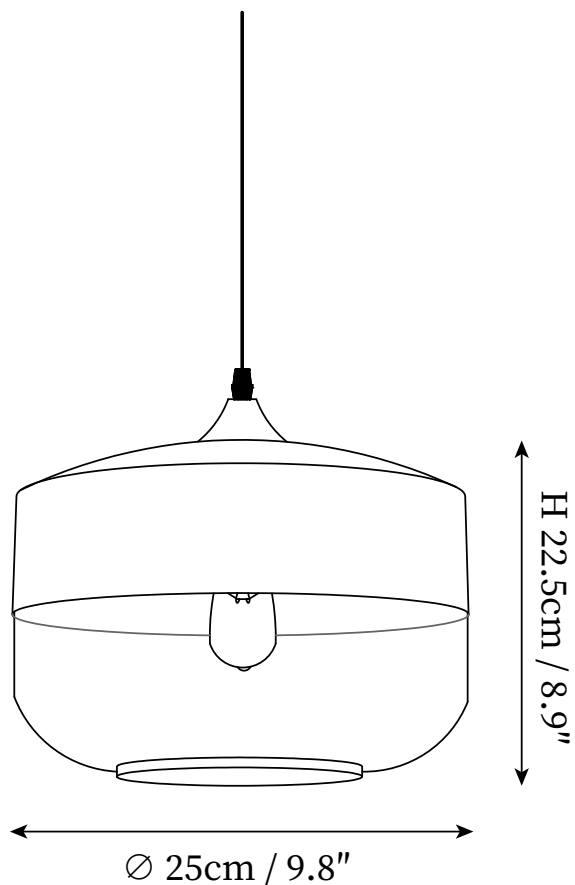

SPECIFICATION SHEET

SPECIFICATION DETAILS

*For custom options, consult factory for details

Fixture Dimensions	D 9.8" x H 8.9"
Light source	E26 or E27. (bulb not included).
Wattage	MAX 40W incandescent bulb or LED equivalent.
Voltage	AC 110-240V
Mounting	Hardwired.
Dimming	Compatible with dimmable bulbs (bulb not included)
Control method	Compatible with common wall switches (not included)
Finishes	Black, White.
Shade Details	Amber, Clear.
Material	Metal, Glass.
Wire Length	The standard length of the cord is 59" (150 cm), the length is adjustable.