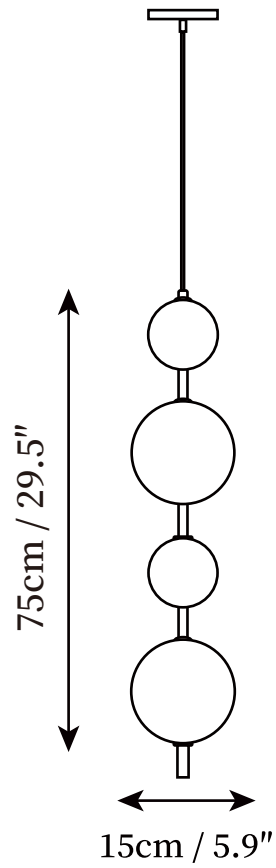

SPECIFICATION SHEET

SPECIFICATION DETAILS

*For custom options, consult factory for details

Fixture Dimensions	D 5.9" x H 15"
Light source	Integrated LED
Wattage	~ 5W
Voltage	AC 110-240V
Mounting	Hardwired.
Dimming	Not supported
Control method	Compatible with common wall switches(not included)
Finishes	Brass, Black.
Shade Details	White.
Material	Brass, Metal, Plastic, Glass.
Wire Length	The standard length of the cord is 59" (150 cm), the length is adjustable.

SPECIFICATION SHEET

SPECIFICATION DETAILS

*For custom options, consult factory for details

Fixture Dimensions	D 5.9" X H 21.7"
Light source	Integrated LED
Wattage	~ 5W
Voltage	AC 110-240V
Mounting	Hardwired.
Dimming	Not supported
Control method	Compatible with common wall switches(not included)
Finishes	Brass, Black.
Shade Details	White.
Material	Brass, Metal, Plastic, Glass.
Wire Length	The standard length of the cord is 59" (150 cm), the length is adjustable.

SPECIFICATION SHEET

SPECIFICATION DETAILS

*For custom options, consult factory for details

Fixture Dimensions	D 5.9" X H 29.5"
Light source	Integrated LED
Wattage	~ 5W
Voltage	AC 110-240V
Mounting	Hardwired.
Dimming	Not supported
Control method	Compatible with common wall switches(not included)
Finishes	Brass, Black.
Shade Details	White.
Material	Brass, Metal, Plastic, Glass.
Wire Length	The standard length of the cord is 59" (150 cm), the length is adjustable.