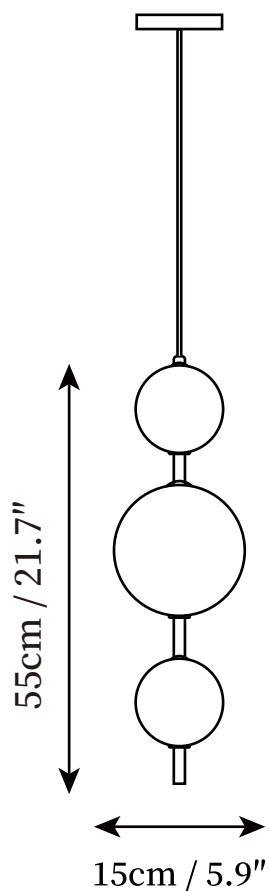

SPECIFICATION SHEET

SPECIFICATION DETAILS

*For custom options, consult factory for details

Fixture Dimensions	D 5.9" x H 15"
Light source	Integrated LED
Wattage	~ 5W
Voltage	AC 110-240V
Mounting	Hardwired.
Dimming	Not supported
Control method	Compatible with common wall switches(not included)
Finishes	Brass, Black.
Shade Details	White.
Material	Brass, Metal, Plastic, Glass.
Wire Length	The standard length of the cord is 59" (150 cm), the length is adjustable.

SPECIFICATION SHEET

SPECIFICATION DETAILS

*For custom options, consult factory for details

Fixture Dimensions	D 5.9" X H 21.7"
Light source	Integrated LED
Wattage	~ 5W
Voltage	AC 110-240V
Mounting	Hardwired.
Dimming	Not supported
Control method	Compatible with common wall switches(not included)
Finishes	Brass, Black.
Shade Details	White.
Material	Brass, Metal, Plastic, Glass.
Wire Length	The standard length of the cord is 59" (150 cm), the length is adjustable.

SPECIFICATION SHEET

SPECIFICATION DETAILS

*For custom options, consult factory for details

Fixture Dimensions	D 5.9" X H 29.5"
Light source	Integrated LED
Wattage	~ 5W
Voltage	AC 110-240V
Mounting	Hardwired.
Dimming	Not supported
Control method	Compatible with common wall switches(not included)
Finishes	Brass, Black.
Shade Details	White.
Material	Brass, Metal, Plastic, Glass.
Wire Length	The standard length of the cord is 59" (150 cm), the length is adjustable.