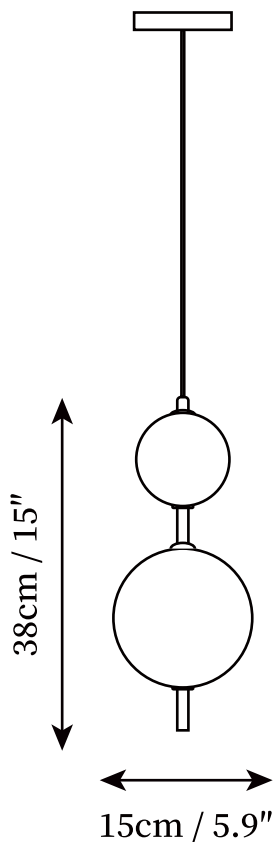

SPECIFICATION SHEET

SPECIFICATION DETAILS

*For custom options, consult factory for details

Fixture Dimensions	D 5.9" x H 15"
Light source	Integrated LED
Wattage	~ 5W
Voltage	AC 110-240V
Mounting	Hardwired.
Dimming	Not supported
Control method	Compatible with common wall switches(not included)
Finishes	Brass, Black.
Shade Details	White.
Material	Brass, Metal, Plastic, Glass.
Wire Length	The standard length of the cord is 59" (150 cm), the length is adjustable.

SPECIFICATION SHEET

SPECIFICATION DETAILS

*For custom options, consult factory for details

Fixture Dimensions	D 5.9" X H 21.7"
Light source	Integrated LED
Wattage	~ 5W
Voltage	AC 110-240V
Mounting	Hardwired.
Dimming	Not supported
Control method	Compatible with common wall switches(not included)
Finishes	Brass, Black.
Shade Details	White.
Material	Brass, Metal, Plastic, Glass.
Wire Length	The standard length of the cord is 59" (150 cm), the length is adjustable.

SPECIFICATION SHEET

SPECIFICATION DETAILS

*For custom options, consult factory for details

Fixture Dimensions	D 5.9" X H 29.5"
Light source	Integrated LED
Wattage	~ 5W
Voltage	AC 110-240V
Mounting	Hardwired.
Dimming	Not supported
Control method	Compatible with common wall switches(not included)
Finishes	Brass, Black.
Shade Details	White.
Material	Brass, Metal, Plastic, Glass.
Wire Length	The standard length of the cord is 59" (150 cm), the length is adjustable.