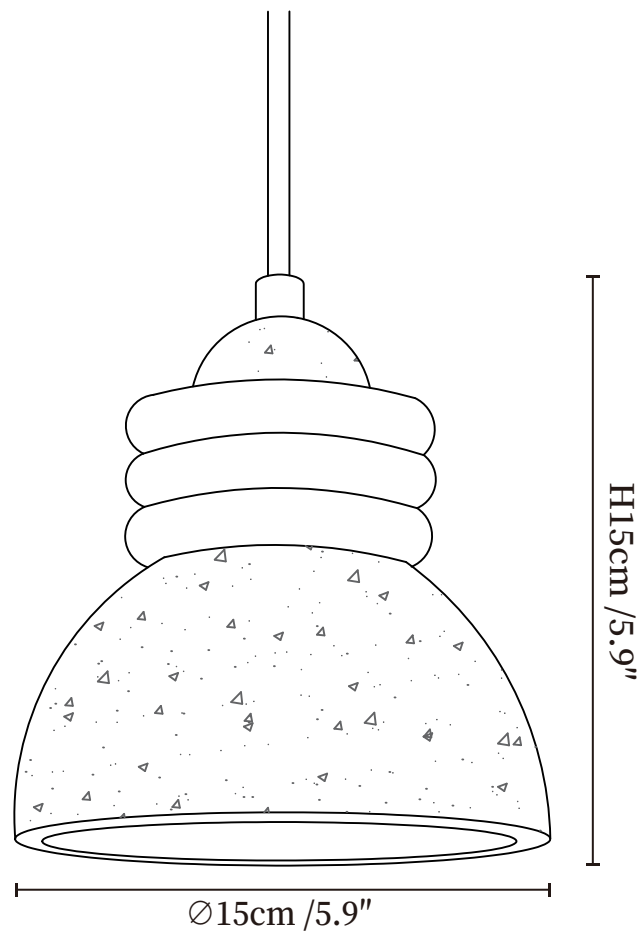

SPECIFICATION SHEET

SPECIFICATION DETAILS

*For custom options, consult factory for details

Fixture Dimensions	Ø 5.9" x H 5.9"
Light source	E26 or E27 (bulb not included)
Wattage	MAX 40W incandescent bulb or LED equivalent.
Voltage	AC 110-240V
Mounting	Hardwired.
Dimming	Compatible with dimmable bulbs (bulb not included)
Control method	Compatible with common wall switches (not included)
Finishes	Walnut Wood, Yellow Travertine.
Shade Details	Yellow Travertine.
Material	Metal, Yellow Travertine, Wood.
Wire Length	The standard length of the suspended wire is 59 "(150 cm) and the length is adjustable.