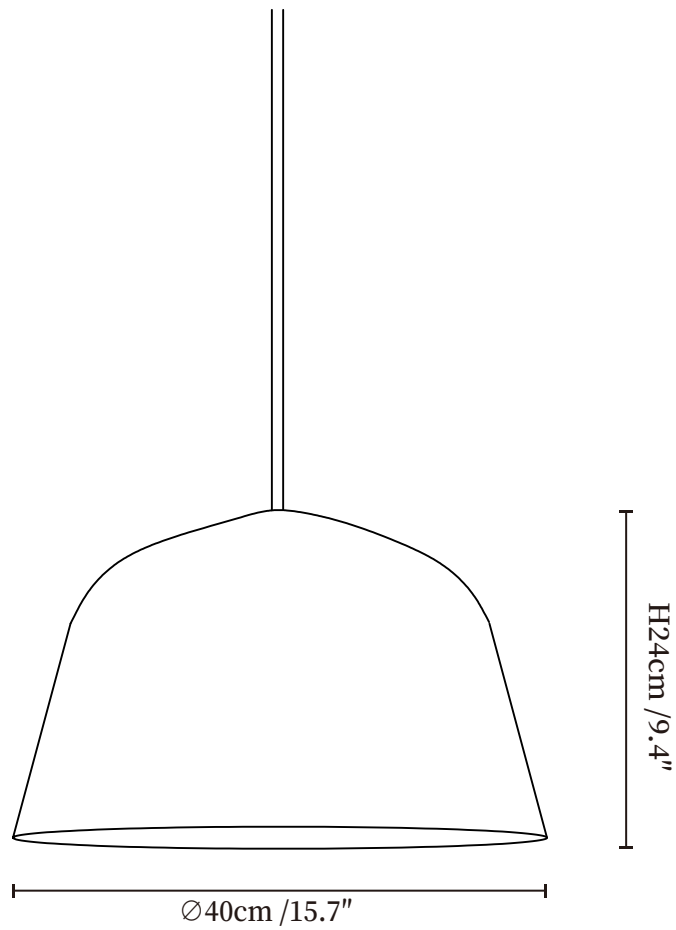

## SPECIFICATION DETAILS

\*For custom options, consult factory for details

<b>Fixture Dimensions</b>	Ø 9.8" x H 5.9" / Ø 15.7" x H 9.4"
<b>Light source</b>	E26 or E27 (bulb not included)
<b>Wattage</b>	MAX 40W incandescent bulb or LED equivalent.
<b>Voltage</b>	AC 110-240V
<b>Mounting</b>	Hardwired.
<b>Dimming</b>	Compatible with dimmable bulbs (bulb not included)
<b>Control method</b>	Compatible with common wall switches (not included)
<b>Finishes</b>	White, Green, Black, Grey, Pink.
<b>Shade Details</b>	White, Green, Black, Grey, Pink.
<b>Material</b>	Metal.
<b>Wire Length</b>	The standard length of the suspended wire is 59" (150 cm) and the length is adjustable.