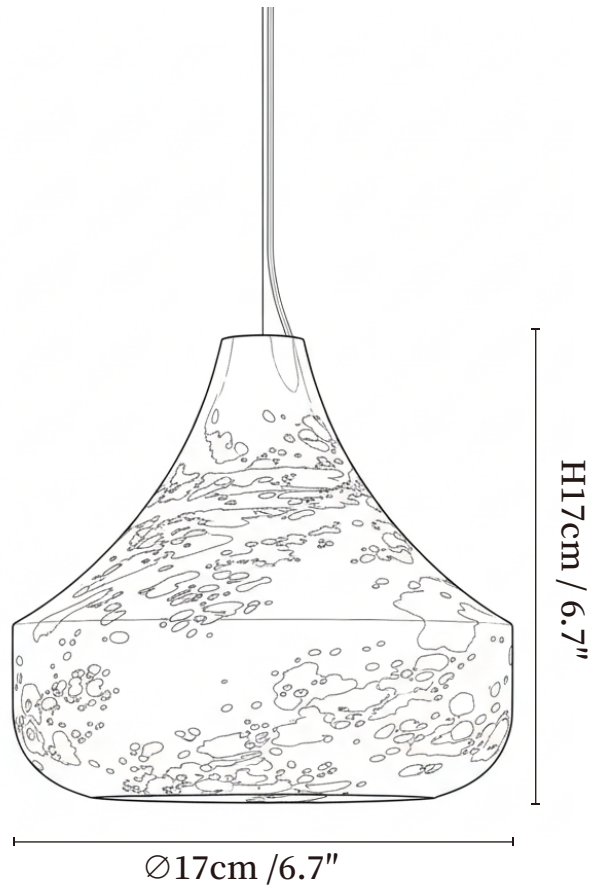

SPECIFICATION SHEET

SPECIFICATION DETAILS

*For custom options, consult factory for details

Fixture Dimensions	Ø 6.7" x H 6.7"
Light source	E26 or E27 (bulb not included)
Wattage	MAX 40W incandescent bulb or LED equivalent.
Voltage	AC 110-240V
Mounting	Hardwired.
Dimming	Compatible with dimmable bulbs (bulb not included)
Control method	Compatible with common wall switches (not included)
Finishes	White Alabaster.
Shade Details	White Alabaster.
Material	Metal, Alabaster.
Wire Length	The standard length of the suspended wire is 59 "(150 cm) and the length is adjustable.

SPECIFICATION SHEET

SPECIFICATION DETAILS

*For custom options, consult factory for details

Fixture Dimensions	$\varnothing 11.8'' \times H 9.1''$
Light source	E26 or E27 (bulb not included)
Wattage	MAX 40W incandescent bulb or LED equivalent.
Voltage	AC 110-240V
Mounting	Hardwired.
Dimming	Compatible with dimmable bulbs (bulb not included)
Control method	Compatible with common wall switches(not included)
Finishes	White Alabaster.
Shade Details	White Alabaster.
Material	Metal, Alabaster.
Wire Length	The standard length of the suspended wire is 59 "(150 cm) and the length is adjustable.