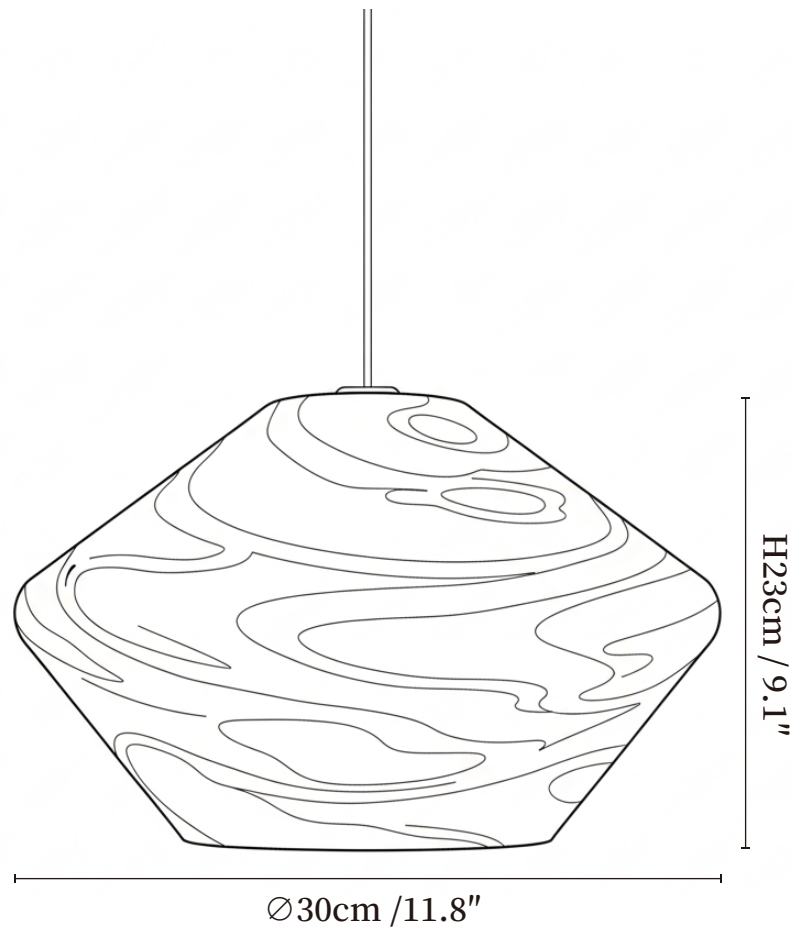

SPECIFICATION SHEET

SPECIFICATION DETAILS

*For custom options, consult factory for details

Fixture Dimensions	Ø 6.7" x H 6.7"
Light source	E26 or E27 (bulb not included)
Wattage	MAX 40W incandescent bulb or LED equivalent.
Voltage	AC 110-240V
Mounting	Hardwired.
Dimming	Compatible with dimmable bulbs (bulb not included)
Control method	Compatible with common wall switches (not included)
Finishes	White Alabaster.
Shade Details	White Alabaster.
Material	Metal, Alabaster.
Wire Length	The standard length of the suspended wire is 59 "(150 cm) and the length is adjustable.

SPECIFICATION SHEET

SPECIFICATION DETAILS

*For custom options, consult factory for details

Fixture Dimensions	$\varnothing 11.8'' \times H 9.1''$
Light source	E26 or E27 (bulb not included)
Wattage	MAX 40W incandescent bulb or LED equivalent.
Voltage	AC 110-240V
Mounting	Hardwired.
Dimming	Compatible with dimmable bulbs (bulb not included)
Control method	Compatible with common wall switches(not included)
Finishes	White Alabaster.
Shade Details	White Alabaster.
Material	Metal, Alabaster.
Wire Length	The standard length of the suspended wire is 59 "(150 cm) and the length is adjustable.