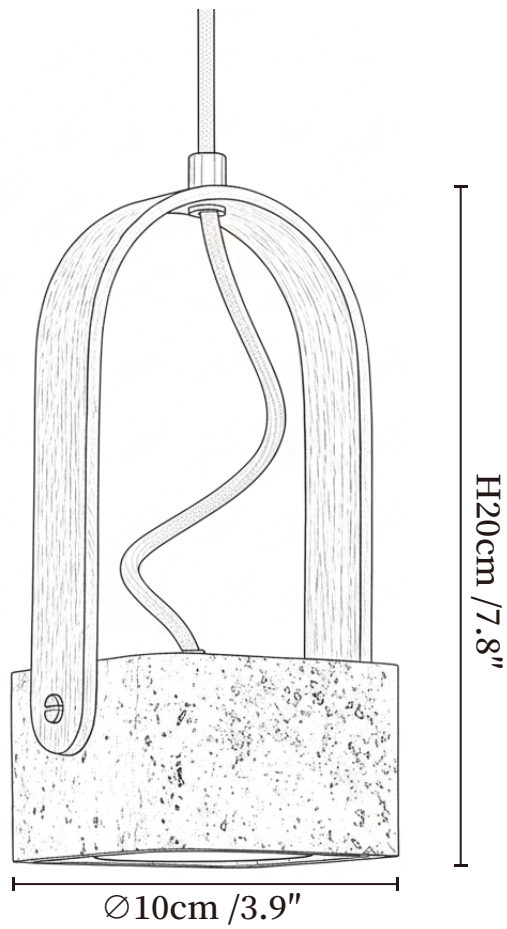

SPECIFICATION SHEET

SPECIFICATION DETAILS

*For custom options, consult factory for details

| | |
|---------------------------|-----------------------------------------------------------------------------------------|
| Fixture Dimensions | Ø 3.9" x H 7.8" |
| Light source | GX53 (bulb not included) |
| Wattage | MAX 5W incandescent bulb or LED equivalent. |
| Voltage | AC 110-240V |
| Mounting | Hardwired. |
| Dimming | Compatible with dimmable bulbs (bulb not included) |
| Control method | Compatible with common wall switches (not included) |
| Finishes | Wood Color. |
| Shade Details | Yellow Travertine. |
| Material | Metal, Yellow Travertine, Wood. |
| Wire Length | The standard length of the suspended wire is 59 "(150 cm) and the length is adjustable. |