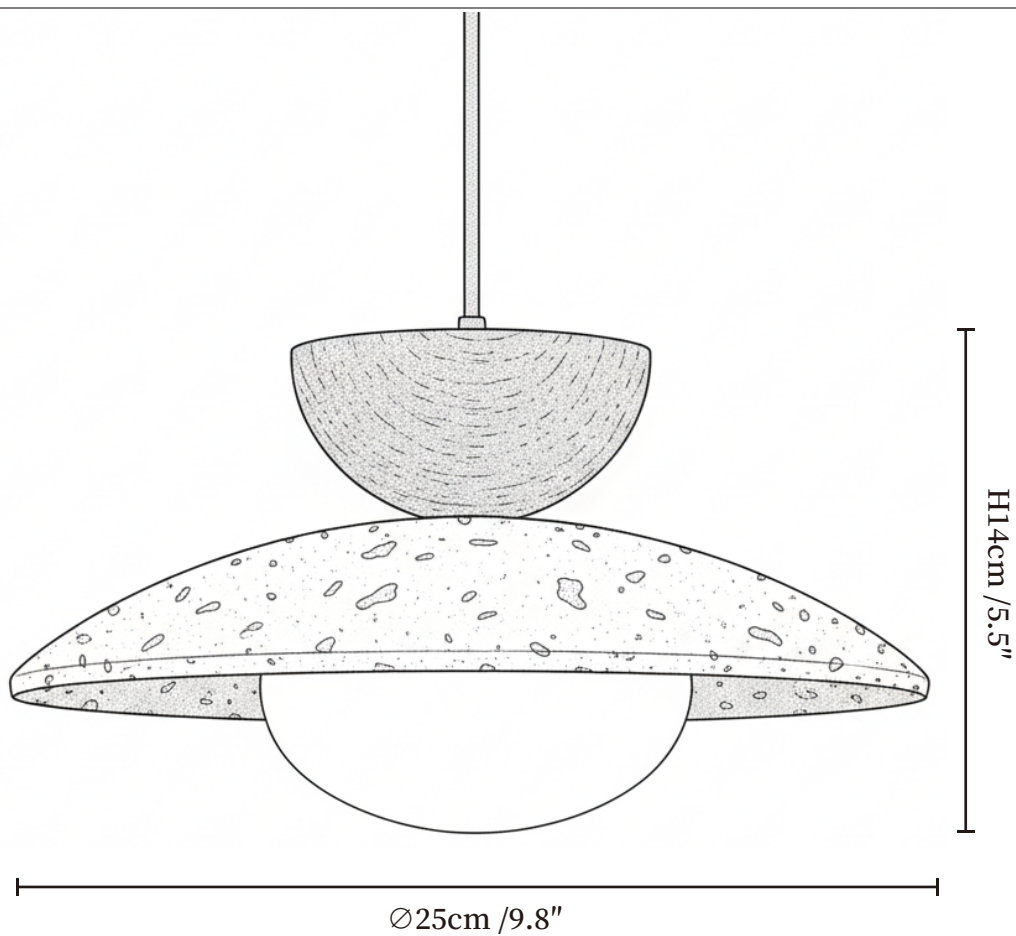

SPECIFICATION SHEET

SPECIFICATION DETAILS

*For custom options, consult factory for details

Fixture Dimensions	Ø 9.8" x H 5.5"
Light source	E26 or E27 (bulb not included)
Wattage	MAX 40W incandescent bulb or LED equivalent.
Voltage	AC 110-240V
Mounting	Hardwired.
Dimming	Compatible with dimmable bulbs (bulb not included)
Control method	Compatible with common wall switches (not included)
Finishes	Dark walnut, Wood color, Yellow Travertine.
Shade Details	White.
Material	Metal, Yellow Travertine, Wood, Glass.
Wire Length	The standard length of the suspended wire is 59" (150 cm) and the length is adjustable.