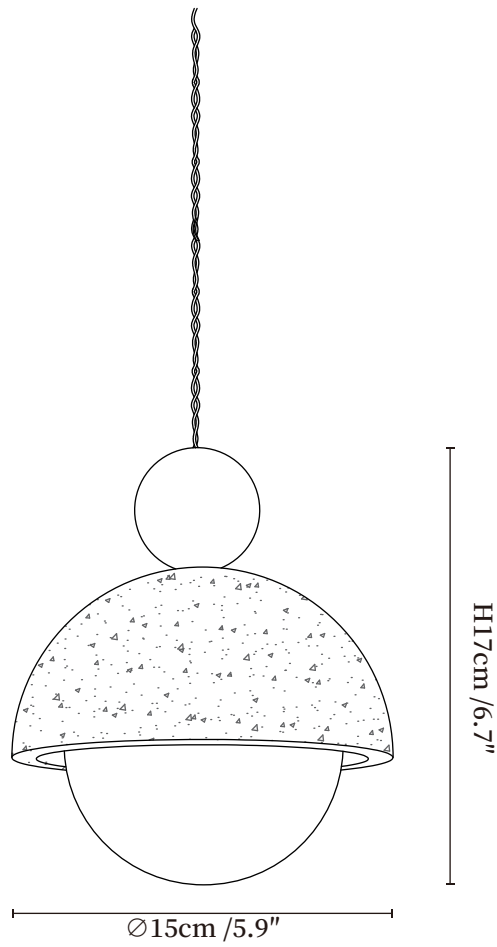

SPECIFICATION SHEET

SPECIFICATION DETAILS

*For custom options, consult factory for details

Fixture Dimensions	Ø 5.9" x H 6.7"
Light source	G9 (bulb not included)
Wattage	MAX 5W incandescent bulb or LED equivalent.
Voltage	AC 110-240V
Mounting	Hardwired.
Dimming	Compatible with dimmable bulbs (bulb not included)
Control method	Compatible with common wall switches (not included)
Finishes	Dark walnut, Wood color, Yellow Travertine.
Shade Details	White.
Material	Metal, Yellow Travertine.
Wire Length	The standard length of the suspended wire is 59 "(150 cm) and the length is adjustable.