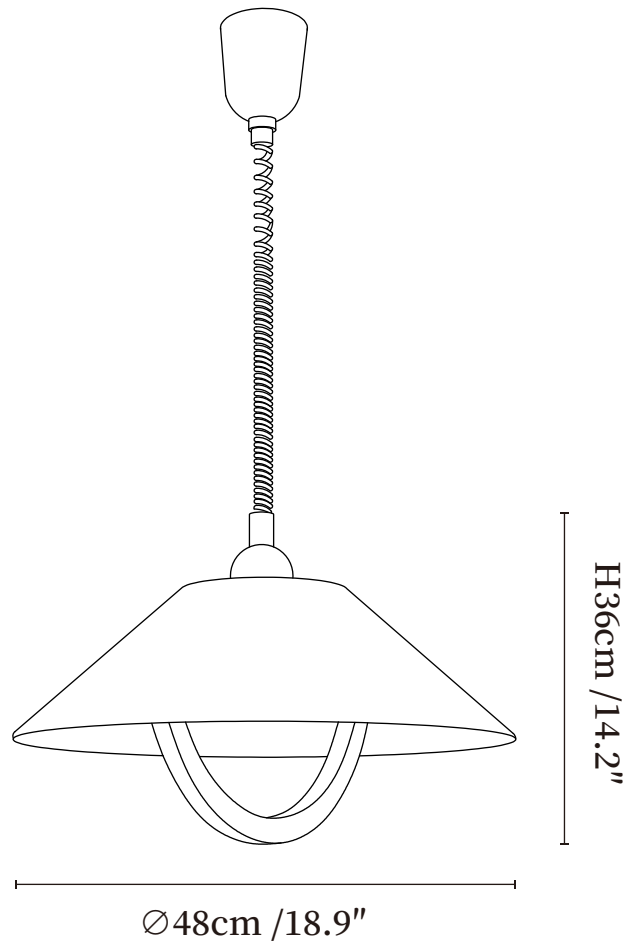

SPECIFICATION SHEET

SPECIFICATION DETAILS

*For custom options, consult factory for details

Fixture Dimensions	Ø 18.9" x H 14.2"
Light source	E26 or E27 (bulb not included)
Wattage	MAX 40W incandescent bulb or LED equivalent.
Voltage	AC 110-240V
Mounting	Hardwired.
Dimming	Compatible with dimmable bulbs (bulb not included)
Control method	Compatible with common wall switches(not included)
Finishes	Beige, Walnut Wood.
Shade Details	White.
Material	Metal, Wood, Fabric.
Wire Length	The standard length of the suspended wire is 59 "(150 cm) and the length is adjustable.
