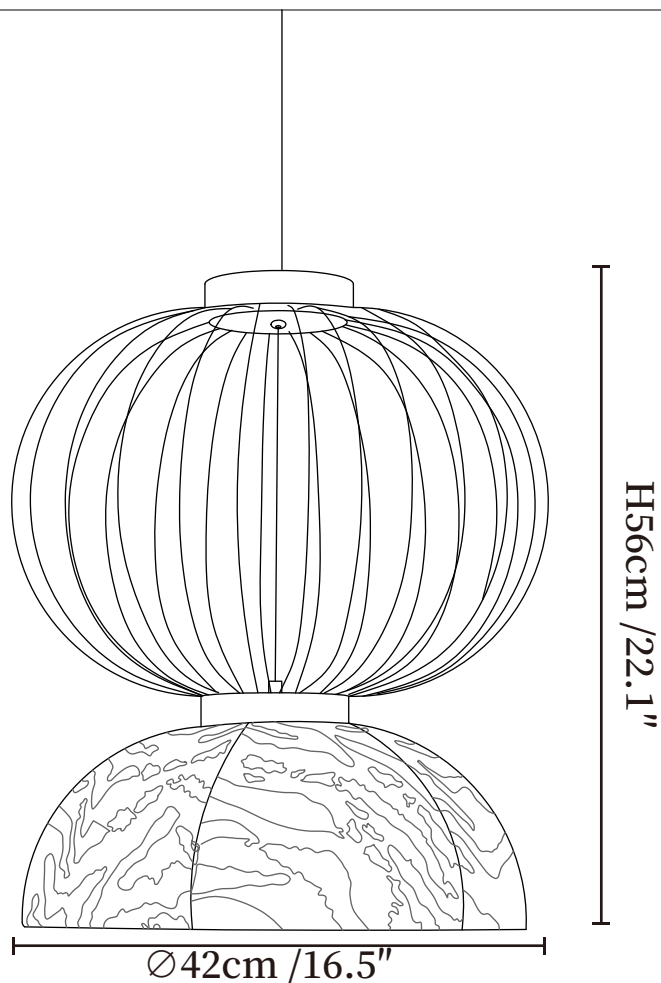

SPECIFICATION SHEET

SPECIFICATION DETAILS

*For custom options, consult factory for details

Fixture Dimensions	Ø 16.5" x H 22.1"
Light source	E26 or E27 (bulb not included)
Wattage	MAX 40W incandescent bulb or LED equivalent.
Voltage	AC 110-240V
Mounting	Hardwired.
Dimming	Compatible with dimmable bulbs (bulb not included)
Control method	Compatible with common wall switches (not included)
Finishes	Black.
Shade Details	Black.
Material	Fabric, Metal.
Wire Length	The standard length of the suspended wire is 59 "(150 cm) and the length is adjustable.