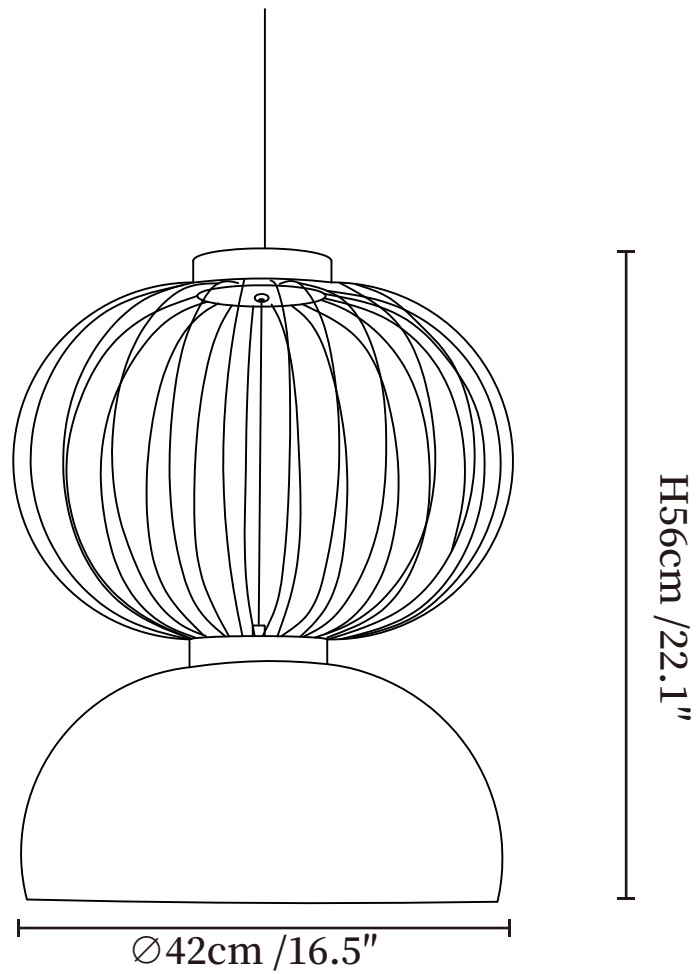

SPECIFICATION SHEET

SPECIFICATION DETAILS

*For custom options, consult factory for details

Fixture Dimensions	Ø 18.9" x H 27.6"
Light source	E26 or E27 (bulb not included)
Wattage	MAX 40W incandescent bulb or LED equivalent.
Voltage	AC 110-240V
Mounting	Hardwired.
Dimming	Compatible with dimmable bulbs (bulb not included)
Control method	Compatible with common wall switches (not included)
Finishes	Black.
Shade Details	Black.
Material	Fabric, Metal.
Wire Length	The standard length of the suspended wire is 59 "(150 cm) and the length is adjustable.

SPECIFICATION SHEET

SPECIFICATION DETAILS

*For custom options, consult factory for details

Fixture Dimensions	Ø 18.9" x H 19.7"
Light source	E26 or E27 (bulb not included)
Wattage	MAX 40W incandescent bulb or LED equivalent.
Voltage	AC 110-240V
Mounting	Hardwired.
Dimming	Compatible with dimmable bulbs (bulb not included)
Control method	Compatible with common wall switches (not included)
Finishes	Black.
Shade Details	Black.
Material	Fabric, Metal.
Wire Length	The standard length of the suspended wire is 59" (150 cm) and the length is adjustable.

SPECIFICATION SHEET

SPECIFICATION DETAILS

*For custom options, consult factory for details

Fixture Dimensions	Ø 16.5" x H 22.1"
Light source	E26 or E27 (bulb not included)
Wattage	MAX 40W incandescent bulb or LED equivalent.
Voltage	AC 110-240V
Mounting	Hardwired.
Dimming	Compatible with dimmable bulbs (bulb not included)
Control method	Compatible with common wall switches(not included)
Finishes	Black.
Shade Details	Black.
Material	Fabric, Metal.
Wire Length	The standard length of the suspended wire is 59 "(150 cm) and the length is adjustable.