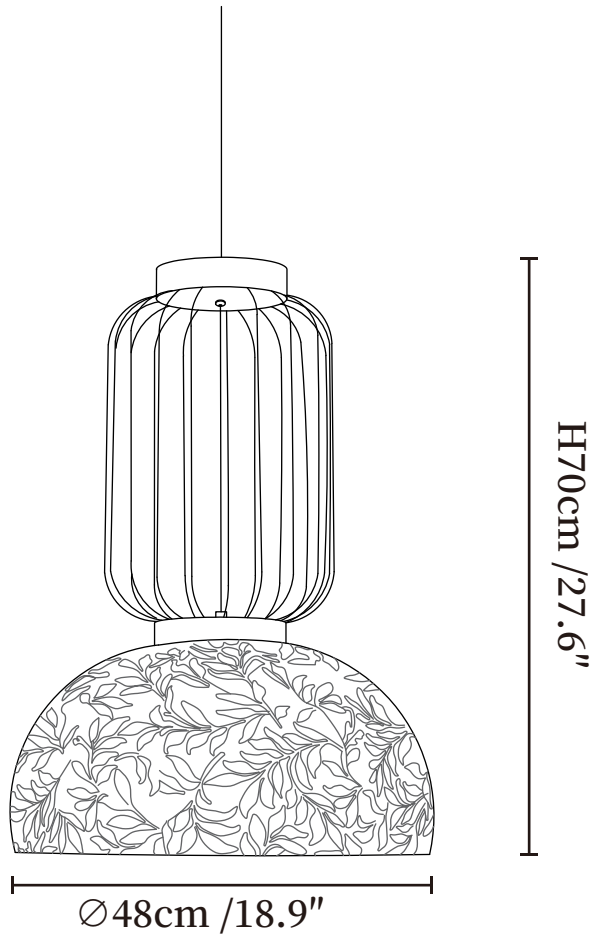

SPECIFICATION SHEET

SPECIFICATION DETAILS

*For custom options, consult factory for details

Fixture Dimensions	Ø 18.9" x H 27.6"
Light source	E26 or E27 (bulb not included)
Wattage	MAX 40W incandescent bulb or LED equivalent.
Voltage	AC 110-240V
Mounting	Hardwired.
Dimming	Compatible with dimmable bulbs (bulb not included)
Control method	Compatible with common wall switches (not included)
Finishes	Black.
Shade Details	Black.
Material	Fabric, Metal.
Wire Length	The standard length of the suspended wire is 59" (150 cm) and the length is adjustable.