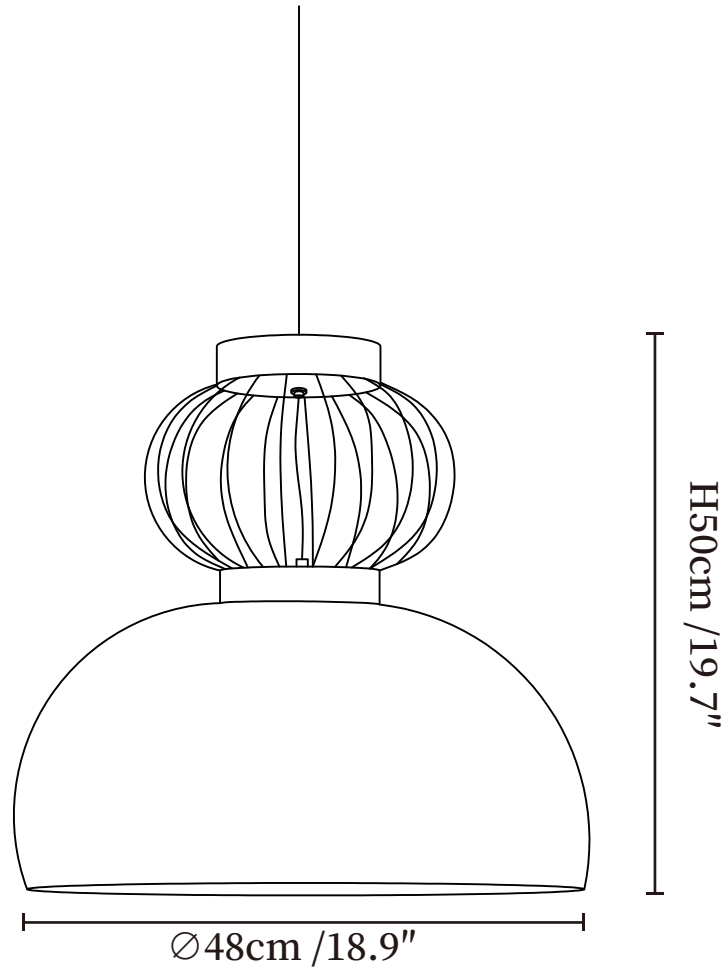

SPECIFICATION SHEET

SPECIFICATION DETAILS

*For custom options, consult factory for details

Fixture Dimensions	Ø 18.9" x H 27.6"
Light source	E26 or E27 (bulb not included)
Wattage	MAX 40W incandescent bulb or LED equivalent.
Voltage	AC 110-240V
Mounting	Hardwired.
Dimming	Compatible with dimmable bulbs (bulb not included)
Control method	Compatible with common wall switches (not included)
Finishes	Black.
Shade Details	Black.
Material	Fabric, Metal.
Wire Length	The standard length of the suspended wire is 59 "(150 cm) and the length is adjustable.

SPECIFICATION SHEET

SPECIFICATION DETAILS

*For custom options, consult factory for details

Fixture Dimensions	Ø 18.9" x H 19.7"
Light source	E26 or E27 (bulb not included)
Wattage	MAX 40W incandescent bulb or LED equivalent.
Voltage	AC 110-240V
Mounting	Hardwired.
Dimming	Compatible with dimmable bulbs (bulb not included)
Control method	Compatible with common wall switches (not included)
Finishes	Black.
Shade Details	Black.
Material	Fabric, Metal.
Wire Length	The standard length of the suspended wire is 59" (150 cm) and the length is adjustable.

SPECIFICATION SHEET

SPECIFICATION DETAILS

*For custom options, consult factory for details

Fixture Dimensions	Ø 16.5" x H 22.1"
Light source	E26 or E27 (bulb not included)
Wattage	MAX 40W incandescent bulb or LED equivalent.
Voltage	AC 110-240V
Mounting	Hardwired.
Dimming	Compatible with dimmable bulbs (bulb not included)
Control method	Compatible with common wall switches(not included)
Finishes	Black.
Shade Details	Black.
Material	Fabric, Metal.
Wire Length	The standard length of the suspended wire is 59 "(150 cm) and the length is adjustable.