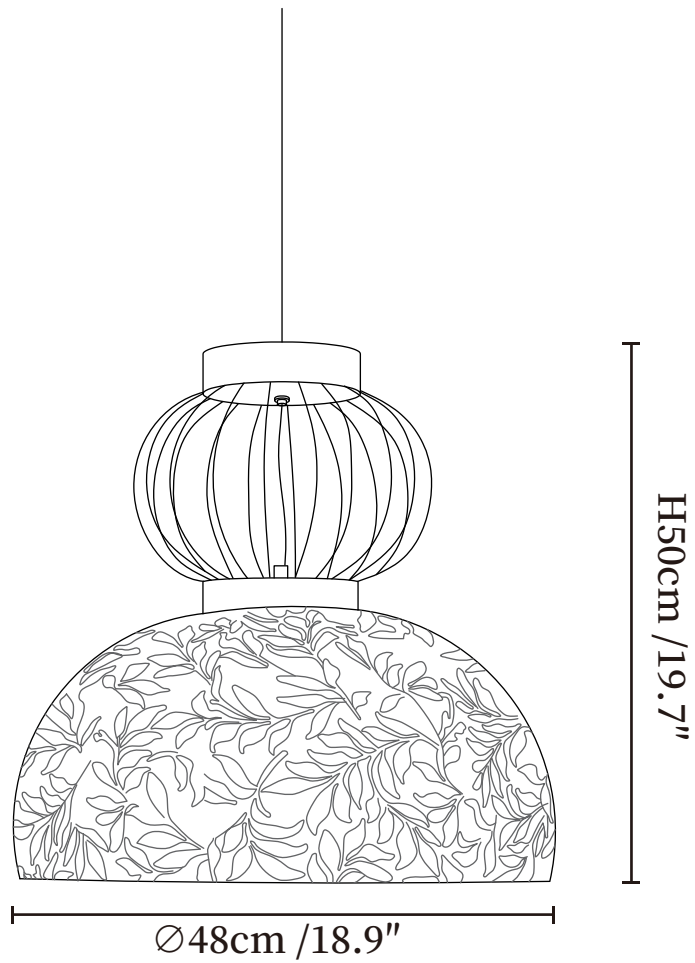

SPECIFICATION SHEET

SPECIFICATION DETAILS

*For custom options, consult factory for details

Fixture Dimensions	Ø 18.9" x H 19.7"
Light source	E26 or E27 (bulb not included)
Wattage	MAX 40W incandescent bulb or LED equivalent.
Voltage	AC 110-240V
Mounting	Hardwired.
Dimming	Compatible with dimmable bulbs (bulb not included)
Control method	Compatible with common wall switches (not included)
Finishes	Black.
Shade Details	Black.
Material	Fabric, Metal.
Wire Length	The standard length of the suspended wire is 59" (150 cm) and the length is adjustable.