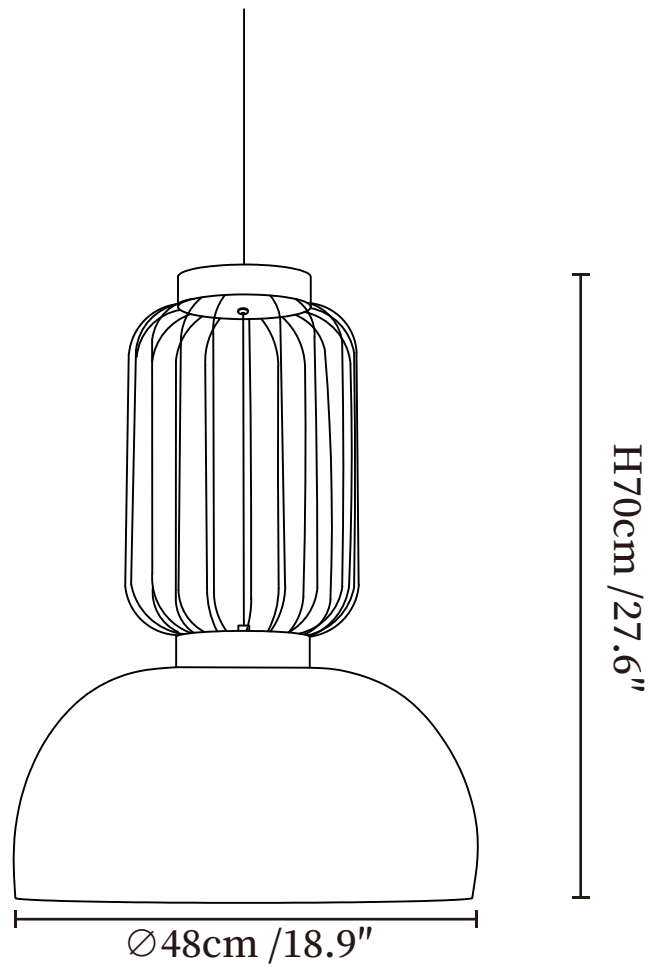

SPECIFICATION SHEET

SPECIFICATION DETAILS

*For custom options, consult factory for details

Fixture Dimensions	Ø 18.9" x H 27.6"
Light source	E26 or E27 (bulb not included)
Wattage	MAX 40W incandescent bulb or LED equivalent.
Voltage	AC 110-240V
Mounting	Hardwired.
Dimming	Compatible with dimmable bulbs (bulb not included)
Control method	Compatible with common wall switches (not included)
Finishes	Black.
Shade Details	Black.
Material	Fabric, Metal.
Wire Length	The standard length of the suspended wire is 59 "(150 cm) and the length is adjustable.

SPECIFICATION SHEET

SPECIFICATION DETAILS

*For custom options, consult factory for details

Fixture Dimensions	Ø 18.9" x H 19.7"
Light source	E26 or E27 (bulb not included)
Wattage	MAX 40W incandescent bulb or LED equivalent.
Voltage	AC 110-240V
Mounting	Hardwired.
Dimming	Compatible with dimmable bulbs (bulb not included)
Control method	Compatible with common wall switches (not included)
Finishes	Black.
Shade Details	Black.
Material	Fabric, Metal.
Wire Length	The standard length of the suspended wire is 59" (150 cm) and the length is adjustable.

SPECIFICATION SHEET

SPECIFICATION DETAILS

*For custom options, consult factory for details

Fixture Dimensions	Ø 16.5" x H 22.1"
Light source	E26 or E27 (bulb not included)
Wattage	MAX 40W incandescent bulb or LED equivalent.
Voltage	AC 110-240V
Mounting	Hardwired.
Dimming	Compatible with dimmable bulbs (bulb not included)
Control method	Compatible with common wall switches(not included)
Finishes	Black.
Shade Details	Black.
Material	Fabric, Metal.
Wire Length	The standard length of the suspended wire is 59 "(150 cm) and the length is adjustable.