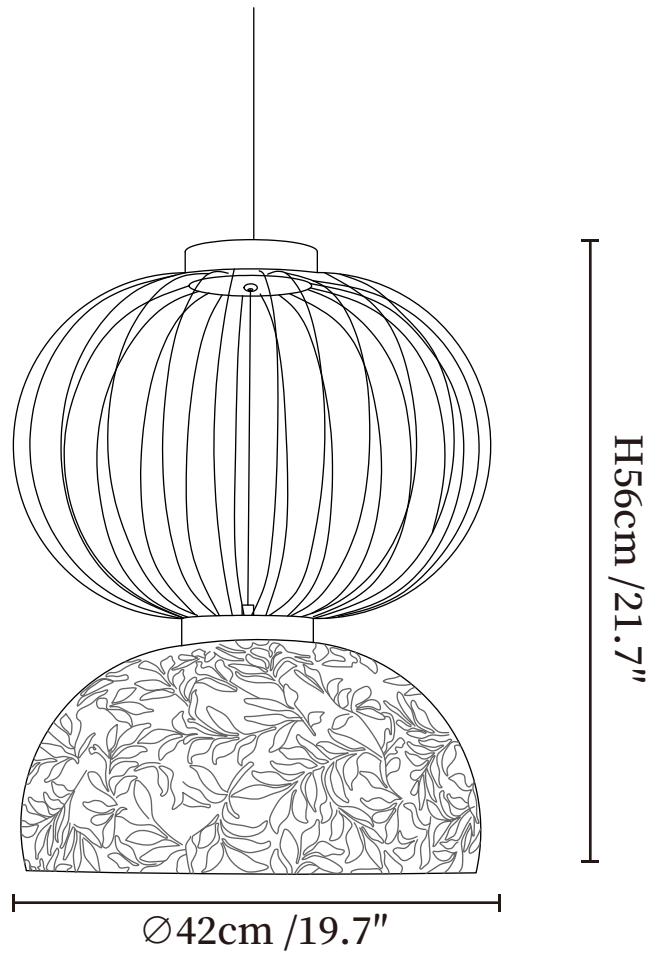

SPECIFICATION SHEET

SPECIFICATION DETAILS

*For custom options, consult factory for details

Fixture Dimensions	Ø 19.7" x H 21.7"
Light source	E26 or E27 (bulb not included)
Wattage	MAX 40W incandescent bulb or LED equivalent.
Voltage	AC 110-240V
Mounting	Hardwired.
Dimming	Compatible with dimmable bulbs (bulb not included)
Control method	Compatible with common wall switches(not included)
Finishes	Black.
Shade Details	Black.
Material	Fabric, Metal.
Wire Length	The standard length of the suspended wire is 59 "(150 cm) and the length is adjustable.