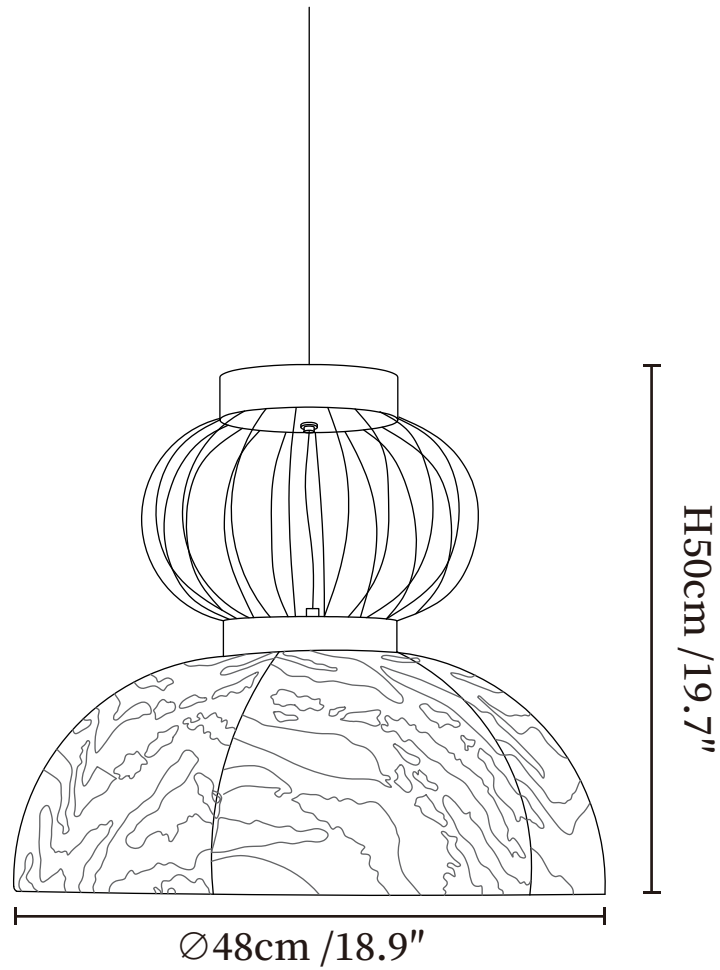

SPECIFICATION SHEET

SPECIFICATION DETAILS

*For custom options, consult factory for details

Fixture Dimensions	Ø 18.9" x H 27.6"
Light source	E26 or E27 (bulb not included)
Wattage	MAX 40W incandescent bulb or LED equivalent.
Voltage	AC 110-240V
Mounting	Hardwired.
Dimming	Compatible with dimmable bulbs (bulb not included)
Control method	Compatible with common wall switches (not included)
Finishes	Black.
Shade Details	Black.
Material	Fabric, Metal.
Wire Length	The standard length of the suspended wire is 59 "(150 cm) and the length is adjustable.

SPECIFICATION SHEET

SPECIFICATION DETAILS

*For custom options, consult factory for details

Fixture Dimensions	Ø 18.9" x H 19.7"
Light source	E26 or E27 (bulb not included)
Wattage	MAX 40W incandescent bulb or LED equivalent.
Voltage	AC 110-240V
Mounting	Hardwired.
Dimming	Compatible with dimmable bulbs (bulb not included)
Control method	Compatible with common wall switches (not included)
Finishes	Black.
Shade Details	Black.
Material	Fabric, Metal.
Wire Length	The standard length of the suspended wire is 59" (150 cm) and the length is adjustable.