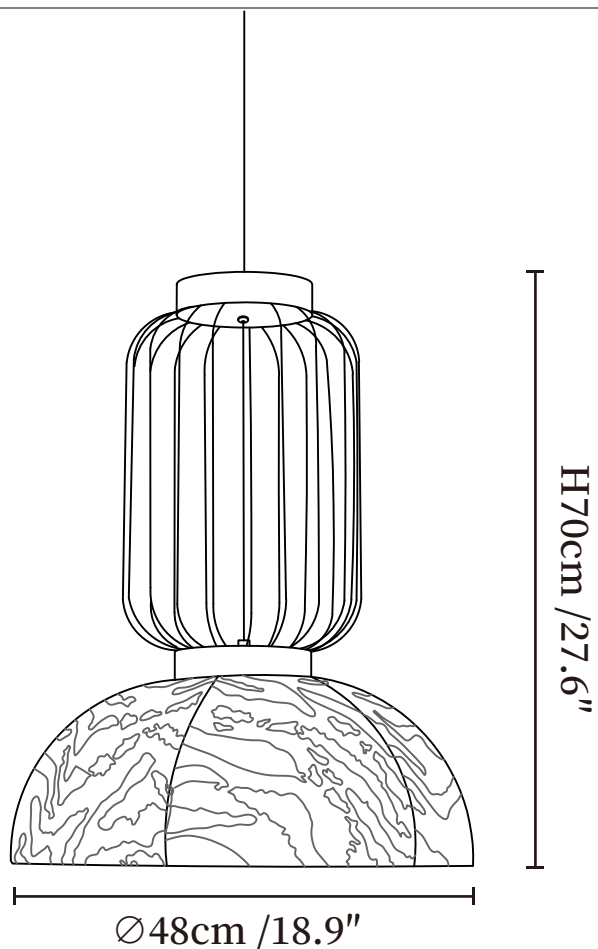

SPECIFICATION SHEET

SPECIFICATION DETAILS

*For custom options, consult factory for details

Fixture Dimensions	Ø 18.9" x H 27.6"
Light source	E26 or E27 (bulb not included)
Wattage	MAX 40W incandescent bulb or LED equivalent.
Voltage	AC 110-240V
Mounting	Hardwired.
Dimming	Compatible with dimmable bulbs (bulb not included)
Control method	Compatible with common wall switches (not included)
Finishes	Black.
Shade Details	Black.
Material	Fabric, Metal.
Wire Length	The standard length of the suspended wire is 59 "(150 cm) and the length is adjustable.