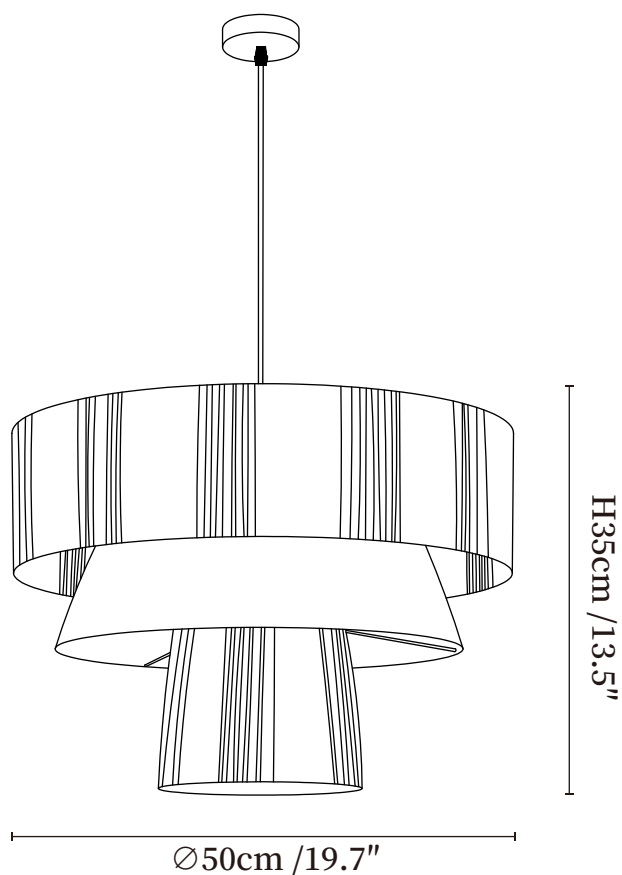

SPECIFICATION SHEET

SPECIFICATION DETAILS

*For custom options, consult factory for details

Fixture Dimensions	Ø 19.7" x H 13.8" Ø 23.6" x H 16.9"
Light source	E26 or E27 (bulb not included)
Wattage	MAX 40W incandescent bulb or LED equivalent.
Voltage	AC 110-240V
Mounting	Hardwired.
Dimming	Compatible with dimmable bulbs (bulb not included)
Control method	Compatible with common wall switches (not included)
Finishes	Natural raffia.
Shade Details	Natural raffia.
Material	Metal, Natural raffia.
Wire Length	The standard length of the suspended wire is 59" (150 cm) and the length is adjustable.