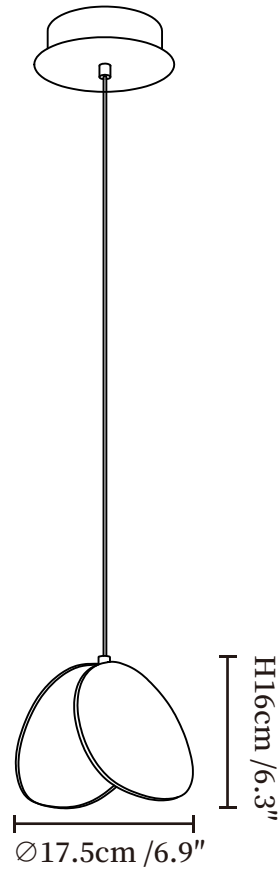

## SPECIFICATION DETAILS

\*For custom options, consult factory for details

---

<b>Fixture Dimensions</b>	Ø 6.9" x H 6.3"
<b>Light source</b>	Integrated LED
<b>Wattage</b>	~ 5W
<b>Voltage</b>	AC 110-240V
<b>Dimming</b>	Not supported
<b>CRI(Ra)</b>	90+ CRI
<b>Mounting</b>	Hardwired.
<b>LED Rated Life</b>	30000 hours
<b>Color Temperature</b>	Warm Light (3000K), Neutral Light (4000K), Cool Light (6000K)
<b>Control method</b>	Compatible with common wall switches(not included)
<b>Finishes</b>	Wood Color, Walnut Color, Black.
<b>Shadow Details</b>	Wood Color, Walnut Color, Black.
<b>Material</b>	Metal, Wood.
<b>Wire Length</b>	The standard length of the cord is 59" (150 cm), the length is adjustable.