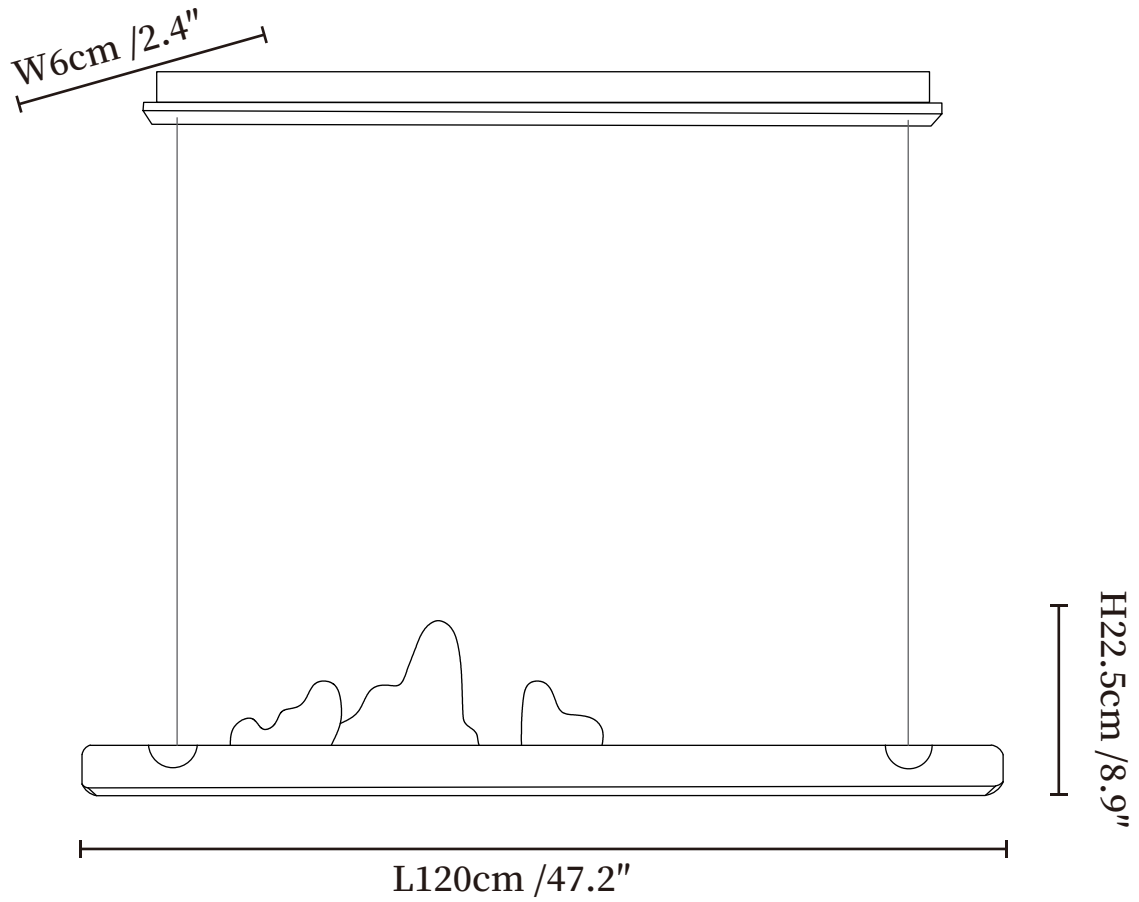

SPECIFICATION SHEET

SPECIFICATION DETAILS

*For custom options, consult factory for details

Fixture Dimensions	L 47.2" x W 2.4" x H 8.9" L 55.1" x W 2.4" x H 8.9" L 62.9" x W 2.4" x H 8.9"
Light source	Integrated LED
Wattage	~ 5W
Voltage	AC 110-240V
Dimming	Not supported
CRI(Ra)	90+ CRI
Mounting	Hardwired.
LED Rated Life	30000 hours
Color Temperature	Warm Light (3000K), Neutral Light (4000K), Cool Light (6000K)
Control method	Compatible with common wall switches(not included)
Finishes	Wood Color, Walnut Color.
Shadow Details	Wood Color, Walnut Color.
Material	Metal, Acrylic, Wood.
Wire Length	The standard length of the cord is 59" (150 cm), the length is adjustable.