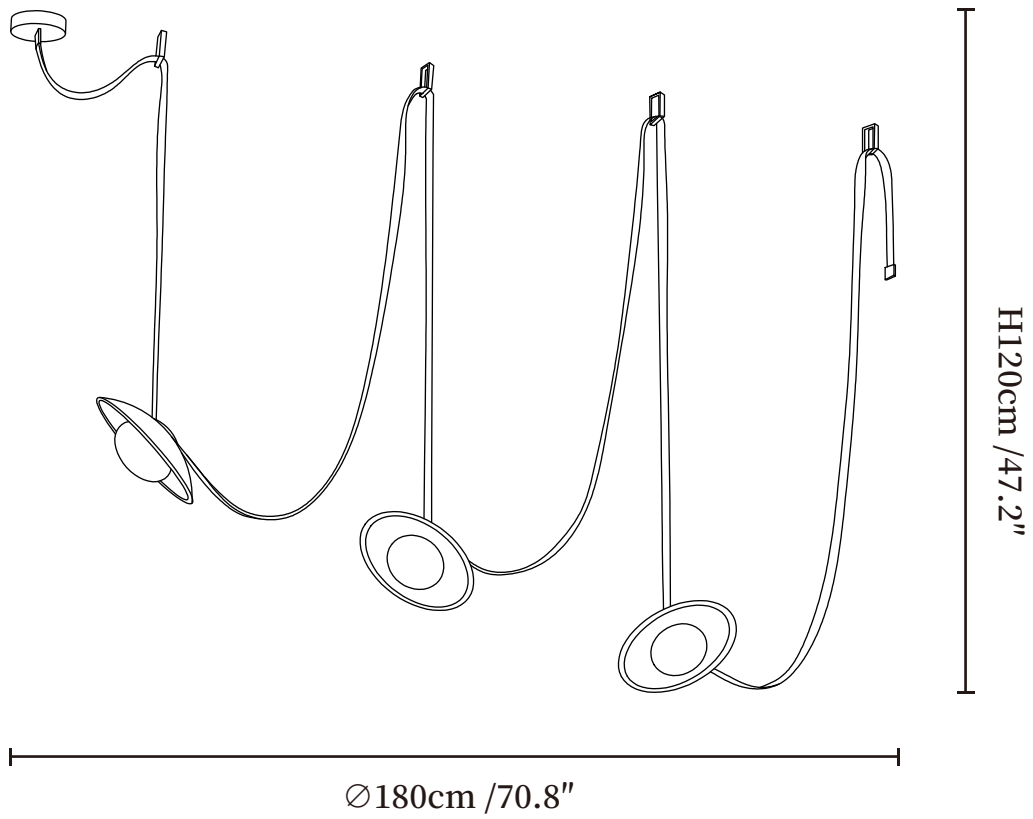

## SPECIFICATION DETAILS

\*For custom options, consult factory for details

<b>Fixture Dimensions</b>	Ø 47.2" x H 59.1"
<b>Light source</b>	E26 or E27(bulb not included)
<b>Wattage</b>	MAX40W incandescent bulb or LED equivalent.
<b>Voltage</b>	AC 110-240V
<b>Mounting</b>	Hardwired.
<b>Dimming</b>	Compatible with dimmable bulbs (bulb not included)
<b>Control method</b>	Compatible with common wall switches(not included)
<b>Finishes</b>	Red Leather
<b>Shade Details</b>	Yellow Travertine
<b>Material</b>	Leather, Iron, Glass, Yellow Travertine

## SPECIFICATION DETAILS

\*For custom options, consult factory for details

<b>Fixture Dimensions</b>	Ø 70.8" x H 47.2"
<b>Light source</b>	E26 or E27(bulb not included)
<b>Wattage</b>	MAX40W incandescent bulb or LED equivalent.
<b>Voltage</b>	AC 110-240V
<b>Mounting</b>	Hardwired.
<b>Dimming</b>	Compatible with dimmable bulbs (bulb not included)
<b>Control method</b>	Compatible with common wall switches(not included)
<b>Finishes</b>	Red Leather
<b>Shade Details</b>	Yellow Travertine
<b>Material</b>	Leather, Iron, Glass, Yellow Travertine