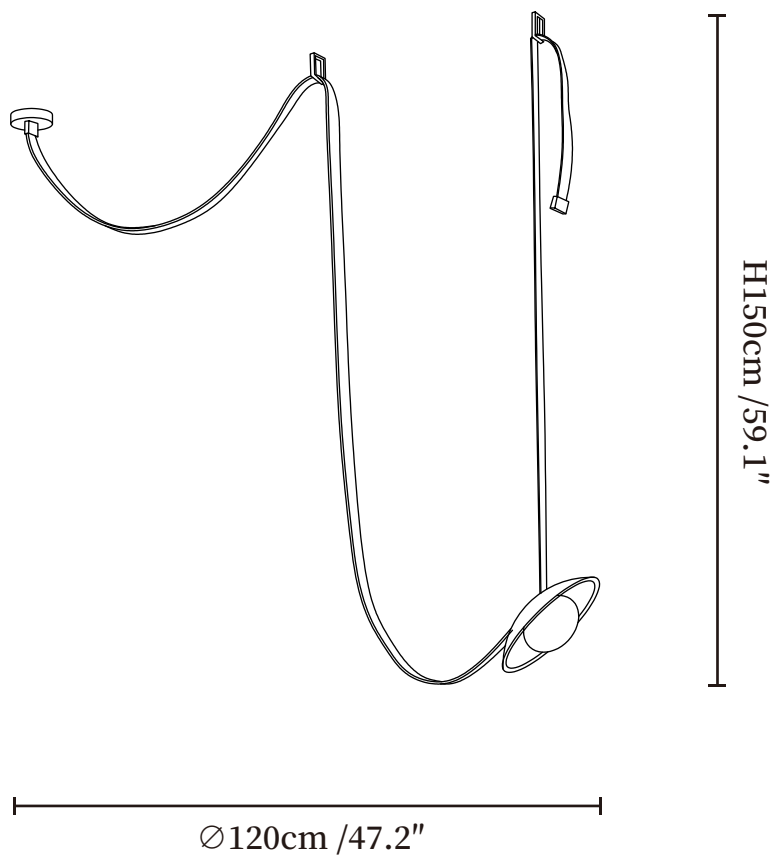

# SPECIFICATION SHEET

---

## SPECIFICATION DETAILS

\*For custom options, consult factory for details

<b>Fixture Dimensions</b>	Ø 47.2" x H 59.1"
<b>Light source</b>	E26 or E27(bulb not included)
<b>Wattage</b>	MAX40W incandescent bulb or LED equivalent.
<b>Voltage</b>	AC 110-240V
<b>Mounting</b>	Hardwired.
<b>Dimming</b>	Compatible with dimmable bulbs (bulb not included)
<b>Control method</b>	Compatible with common wall switches(not included)
<b>Finishes</b>	Red Leather
<b>Shade Details</b>	Yellow Travertine
<b>Material</b>	Leather, Iron, Glass, Yellow Travertine

## SPECIFICATION DETAILS

\*For custom options, consult factory for details

<b>Fixture Dimensions</b>	Ø 70.8" x H 47.2"
<b>Light source</b>	E26 or E27(bulb not included)
<b>Wattage</b>	MAX40W incandescent bulb or LED equivalent.
<b>Voltage</b>	AC 110-240V
<b>Mounting</b>	Hardwired.
<b>Dimming</b>	Compatible with dimmable bulbs (bulb not included)
<b>Control method</b>	Compatible with common wall switches(not included)
<b>Finishes</b>	Red Leather
<b>Shade Details</b>	Yellow Travertine
<b>Material</b>	Leather, Iron, Glass, Yellow Travertine