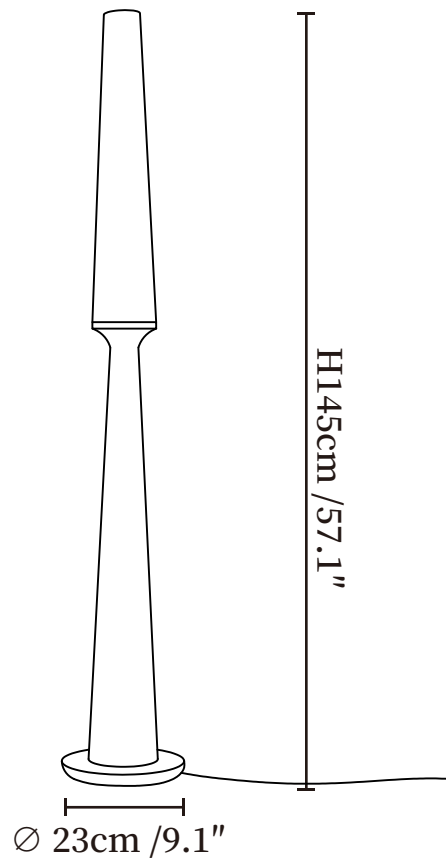

SPECIFICATION SHEET

SPECIFICATION DETAILS

*For custom options, consult factory for details

| | |
|---------------------------|--|
| Fixture Dimensions | $\varnothing 9.1'' \times H 57.1'' \varnothing 11'' \times H 68.9''$ |
| Light source | Integrated LED |
| Wattage | ~12W |
| Voltage | AC 110-240V |
| Dimming | Not supported |
| CRI(Ra) | 90+CRI |
| LED Rated Life | 30000 hours |
| Control method | In line ON / OFF switch. |
| Color Temperature | Warm Light (3000K), Neutral Light (4000K), Cool Light (6000K) |
| Finishes | Wood Color, Walnut Color, Black. |
| Shade Details | White. |
| Material | Metal, Fabric, Wood. |
| Cord Length | Supplied with switched plug cord, length ~59" (150cm). |