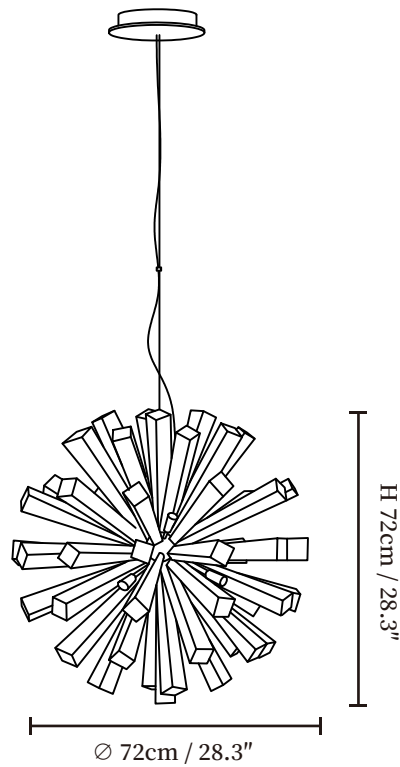

## SPECIFICATION DETAILS

\*For custom options, consult factory for details

<b>Fixture Dimensions</b>	Ø 21.7" x H 21.7" Ø 28.3" x H 28.3"
<b>Light source</b>	Integrated LED
<b>Wattage</b>	Total power ~24 watts
<b>Voltage</b>	AC 110-240V
<b>Dimming</b>	Not supported
<b>CRI(Ra)</b>	90+CRI
<b>Mounting</b>	Hardwired.
<b>LED Rated Life</b>	50000 hours
<b>Color Temperature</b>	Warm Light (3000K), Neutral Light (4000K), Cool Light (6000K)
<b>Control method</b>	Compatible with common wall switches(not included)
<b>Finishes</b>	Wood color, Walnut color.
<b>Shade Details</b>	Wood color, Walnut color.
<b>Material</b>	Wood, Meta.
<b>Wire Length</b>	The standard length of the cord is 59" (150 cm), the length is adjustable.