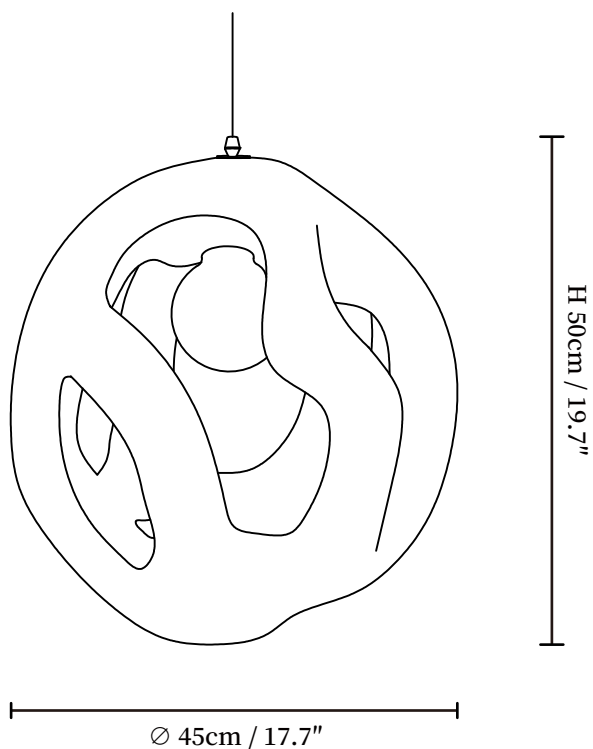

SPECIFICATION SHEET

SPECIFICATION DETAILS

*For custom options, consult factory for details

Fixture Dimensions	Ø 17.7" x H 19.7"
Light source	E26 or E27 (bulb not included)
Wattage	MAX 40W incandescent bulb or LED equivalent.
Voltage	AC 110-240V
Mounting	Hardwired.
Dimming	Compatible with dimmable bulbs (bulb not included)
Control method	Compatible with common wall switches (not included)
Finishes	White, Black
Shade Details	White, Black
Material	Metal, High-density polystyrene
Wire Length	The standard length of the suspended wire is 59" (150 cm) and the length is adjustable.