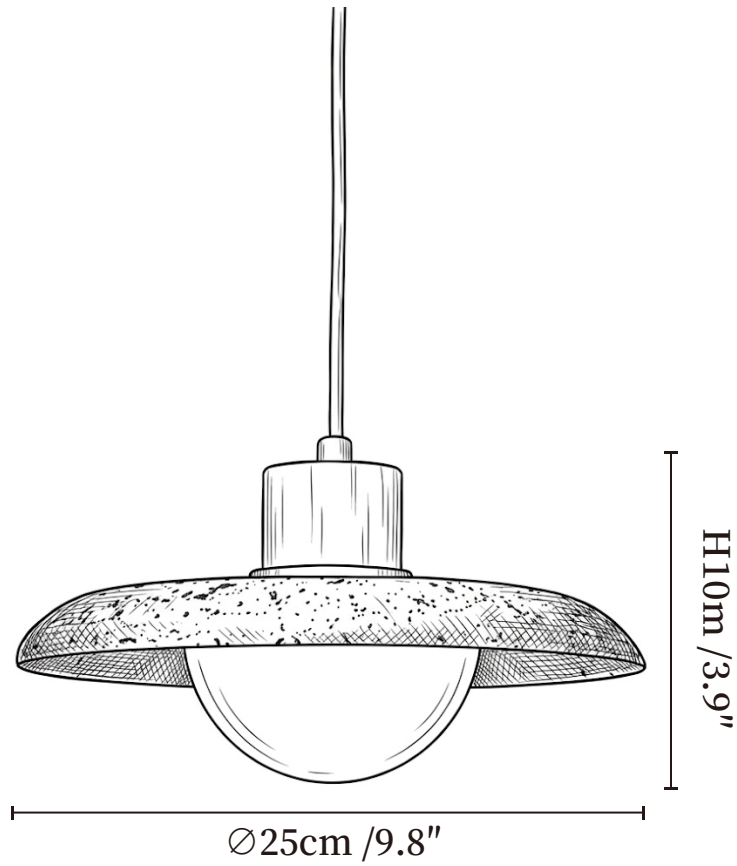

## SPECIFICATION DETAILS

\*For custom options, consult factory for details

<b>Fixture Dimensions</b>	$\text{Ø} 9.8'' \times \text{H } 3.9''$
<b>Light source</b>	Integrated LED
<b>Wattage</b>	~ 5W
<b>Voltage</b>	AC 110-240V
<b>Dimming</b>	Not supported
<b>CRI(Ra)</b>	90+ CRI
<b>Mounting</b>	Hardwired.
<b>LED Rated Life</b>	30000 hours
<b>Color Temperature</b>	Warm Light (3000K), Neutral Light (4000K), Cool Light (6000K)
<b>Control method</b>	Compatible with common wall switches (not included)
<b>Finishes</b>	Dark walnut, Black Travertine.
<b>Shadow Details</b>	White.
<b>Material</b>	Black Travertine, Wood, Metal.
<b>Wire Length</b>	The standard length of the cord is 59" (150 cm), the length is adjustable.