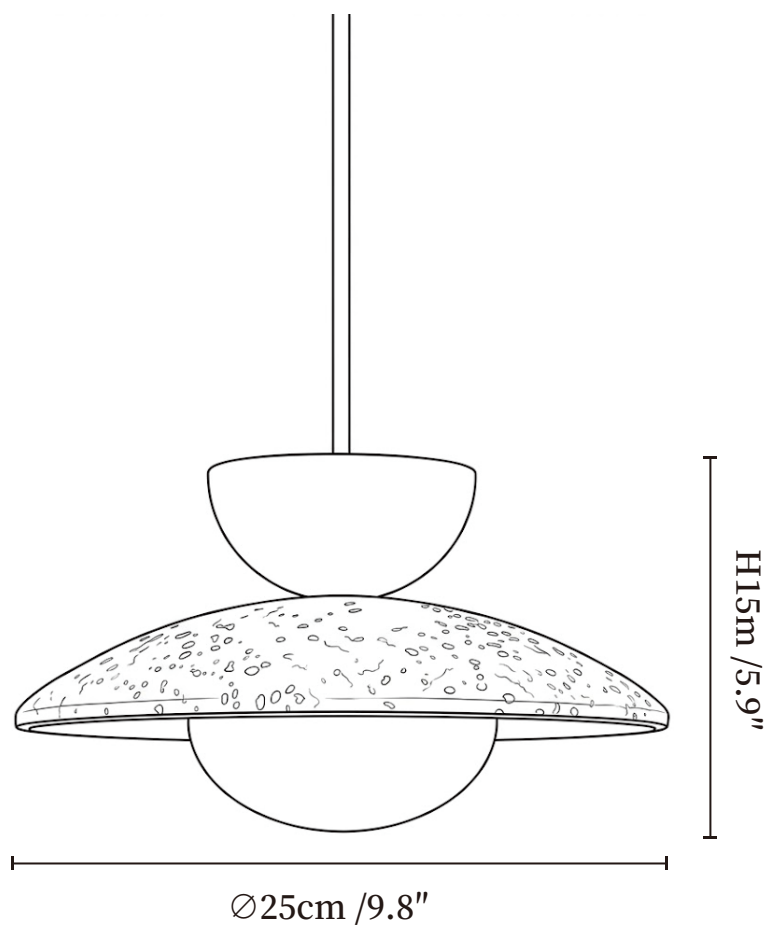

# SPECIFICATION SHEET

---

## SPECIFICATION DETAILS

\*For custom options, consult factory for details

<b>Fixture Dimensions</b>	$\text{Ø} 9.8'' \times \text{H} 5.9''$
<b>Light source</b>	G9 (bulb not included)
<b>Wattage</b>	MAX 5W incandescent bulb or LED equivalent.
<b>Voltage</b>	AC 110-240V
<b>Mounting</b>	Hardwired.
<b>Dimming</b>	Compatible with dimmable bulbs (bulb not included)
<b>Control method</b>	Compatible with common wall switches (not included)
<b>Finishes</b>	Walnut Color.
<b>Shade Details</b>	Black Travertine.
<b>Material</b>	Black Travertine, Metal, Wood.
<b>Wire Length</b>	The standard length of the suspended wire is 59 "(150 cm) and the length is adjustable.