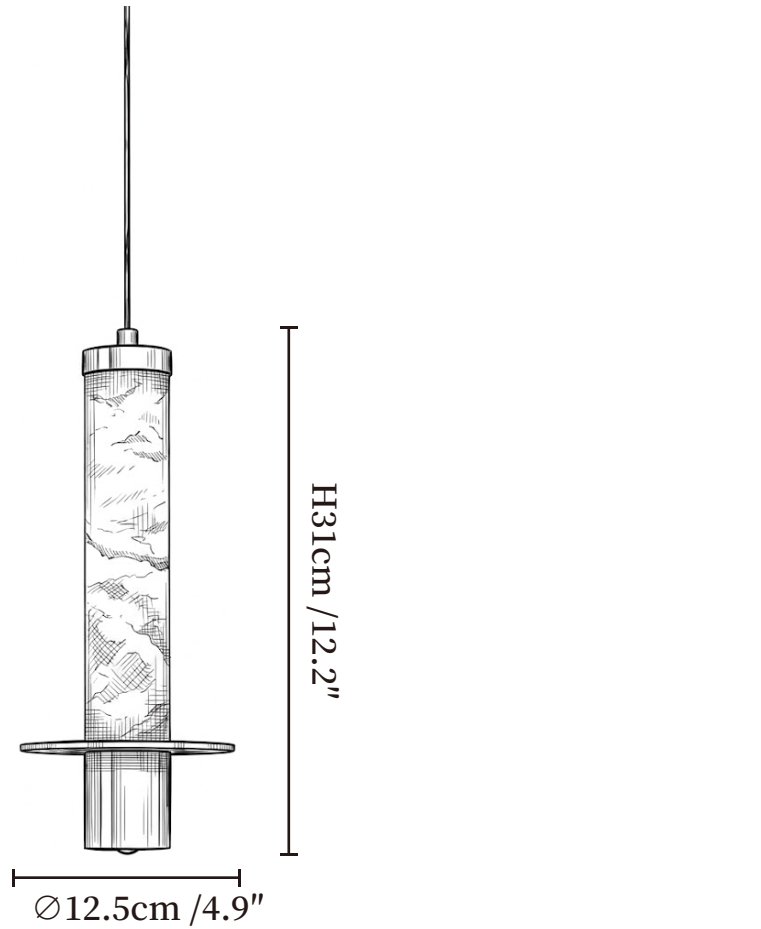

# SPECIFICATION SHEET

---

## SPECIFICATION DETAILS

\*For custom options, consult factory for details

<b>Fixture Dimensions</b>	Ø 4.9" x H 12.2"
<b>Light source</b>	Integrated LED
<b>Wattage</b>	~ 5W
<b>Voltage</b>	AC 110-240V
<b>Dimming</b>	Not supported
<b>CRI(Ra)</b>	90+ CRI
<b>Mounting</b>	Hardwired.
<b>LED Rated Life</b>	30000 hours
<b>Color Temperature</b>	Warm Light (3000K), Neutral Light (4000K), Cool Light (6000K)
<b>Control method</b>	Compatible with common wall switches( not included)
<b>Finishes</b>	Black.
<b>Shadow Details</b>	White.
<b>Material</b>	Metal, Alabaster.
<b>Wire Length</b>	The standard length of the cord is 59" (150 cm), the length is adjustable.