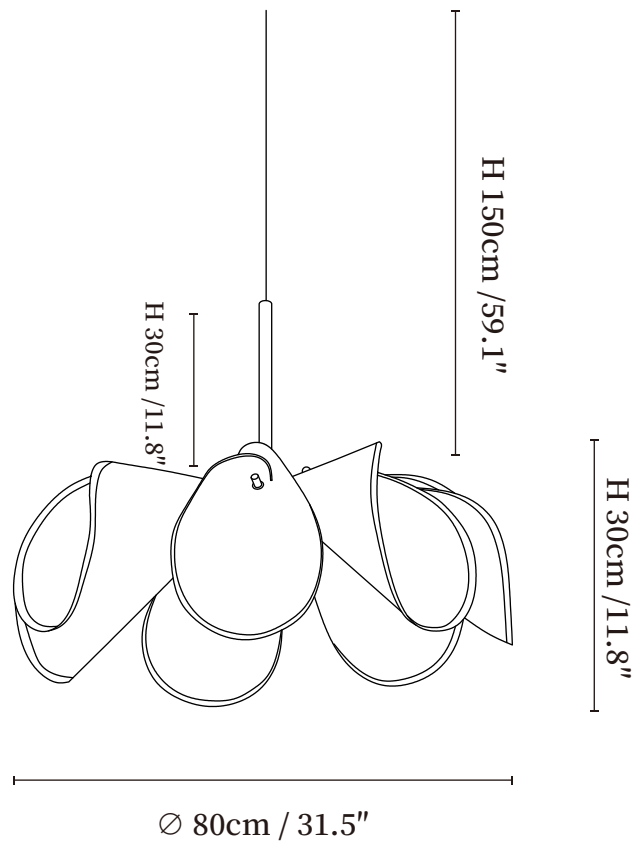

# SPECIFICATION SHEET

---

## SPECIFICATION DETAILS

\*For custom options, consult factory for details

Fixture Dimensions	D 19.7" x H 7.9", D 23.6" x H 8.7", D 31.5" x H 11.8"
Light source	E26 or E27 (bulb not included)
Wattage	MAX 40W incandescent bulb or LED equivalent.
Voltage	AC 110-240V
Mounting	Hardwired.
Dimming	Compatible with dimmable bulbs (bulb not included)
Control method	Compatible with common wall switches(not included)
Finishes	Gold
Shade Details	Beige abaca fiber, Black abaca fiber
Material	Metal, Iron, Abaca fiber
Wire Length	The standard length of the suspended wire is 59 "(150 cm) and the length is adjustable.