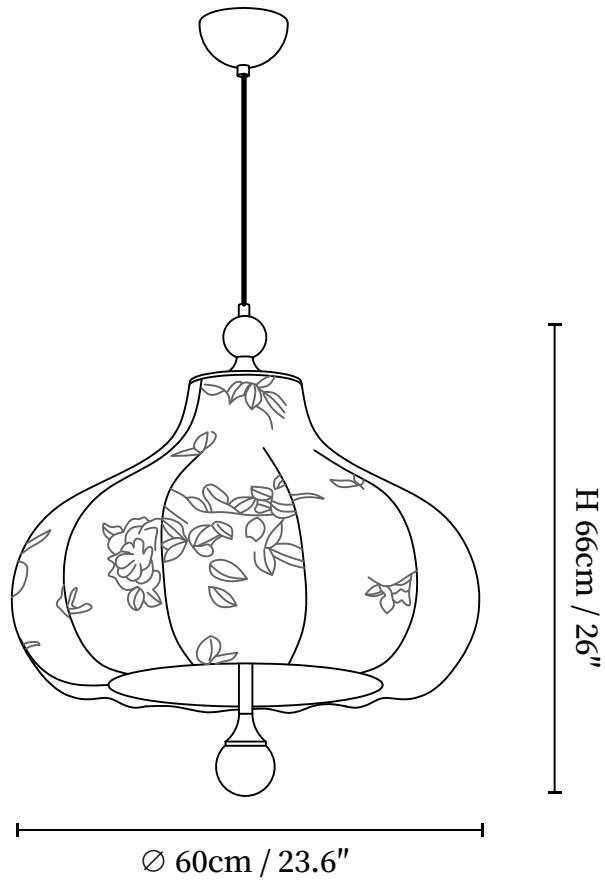

SPECIFICATION SHEET

SPECIFICATION DETAILS

*For custom options, consult factory for details

Fixture Dimensions	D 15.7" x H 18", D 19.4" x H 22", D 23.6" x H 26"
Light source	E26 or E27 (bulb not included)
Wattage	MAX 40W incandescent bulb or LED equivalent.
Voltage	AC 110-240V
Mounting	Hardwired.
Dimming	Compatible with dimmable bulbs (bulb not included)
Control method	Compatible with common wall switches (not included)
Finishes	Walnut color, Gold.
Shade Details	White.
Material	Metal, Fabric, Wood.
Wire Length	The standard length of the suspended wire is 59" (150 cm) and the length is adjustable.