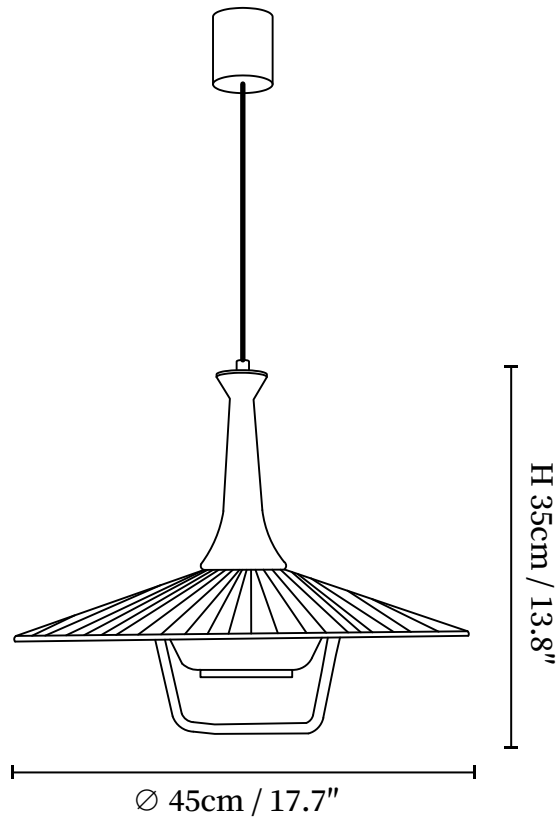

SPECIFICATION SHEET

SPECIFICATION DETAILS

*For custom options, consult factory for details

Fixture Dimensions	D 17.7" x H 13.8"
Light source	E26 or E27 (bulb not included)
Wattage	MAX 40W incandescent bulb or LED equivalent.
Voltage	AC 110-240V
Mounting	Hardwired.
Dimming	Compatible with dimmable bulbs (bulb not included)
Control method	Compatible with common wall switches (not included)
Finishes	Walnut color, White.
Shade Details	White.
Material	Metal, Fabric, Wood, Glass.
Wire Length	The standard length of the suspended wire is 59 "(150 cm) and the length is adjustable.
