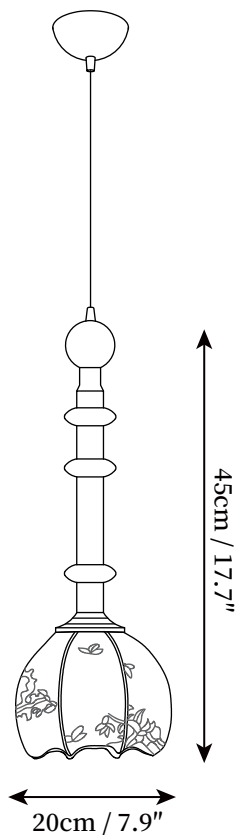

SPECIFICATION SHEET

SPECIFICATION DETAILS

*For custom options, consult factory for details

Fixture Dimensions	D 7.9" x H 17.7"
Light source	E26 or E27 (bulb not included)
Wattage	MAX 40W incandescent bulb or LED equivalent.
Voltage	AC 110-240V
Mounting	Hardwired.
Dimming	Compatible with dimmable bulbs (bulb not included)
Control method	Compatible with common wall switches(not included)
Finishes	Gold, Walnut Color.
Shade Details	Orange, White.
Material	Wood, Metal, Glass, Fabric.
Wire Length	The standard length of the suspended wire is 59 "(150 cm) and the length is adjustable.