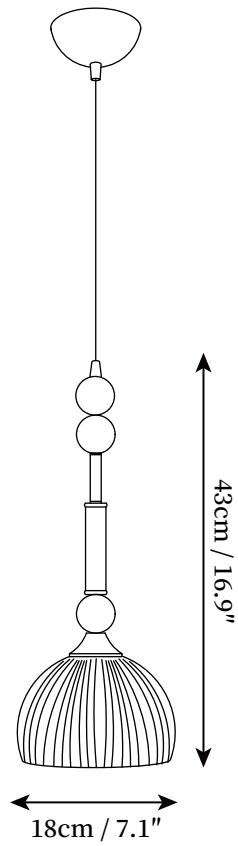

SPECIFICATION SHEET

SPECIFICATION DETAILS

*For custom options, consult factory for details

Fixture Dimensions	D 7.1" x H 16.9"
Light source	E26 or E27 (bulb not included)
Wattage	MAX 40W incandescent bulb or LED equivalent.
Voltage	AC 110-240V
Mounting	Hardwired.
Dimming	Compatible with dimmable bulbs (bulb not included)
Control method	Compatible with common wall switches (not included)
Finishes	Gold, Walnut Color.
Shade Details	Orange, White.
Material	Wood, Metal, Glass, Fabric.
Wire Length	The standard length of the suspended wire is 59 "(150 cm) and the length is adjustable.

SPECIFICATION SHEET

SPECIFICATION DETAILS

*For custom options, consult factory for details

Fixture Dimensions	D 7.1" x H 16.9"
Light source	E26 or E27 (bulb not included)
Wattage	MAX 40W incandescent bulb or LED equivalent.
Voltage	AC 110-240V
Mounting	Hardwired.
Dimming	Compatible with dimmable bulbs (bulb not included)
Control method	Compatible with common wall switches(not included)
Finishes	Gold, Walnut Color.
Shade Details	Orange, White.
Material	Wood, Metal, Glass, Fabric.
Wire Length	The standard length of the suspended wire is 59 "(150 cm) and the length is adjustable.