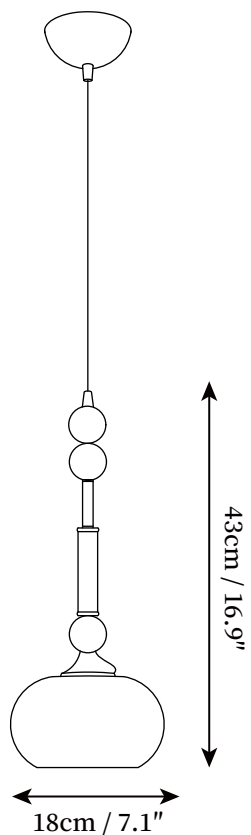

SPECIFICATION SHEET

SPECIFICATION DETAILS

*For custom options, consult factory for details

Fixture Dimensions	D 7.1" x H 16.9"
Light source	E26 or E27 (bulb not included)
Wattage	MAX 40W incandescent bulb or LED equivalent.
Voltage	AC 110-240V
Mounting	Hardwired.
Dimming	Compatible with dimmable bulbs (bulb not included)
Control method	Compatible with common wall switches (not included)
Finishes	Gold, Walnut Color.
Shade Details	Orange, White.
Material	Wood, Metal, Glass, Fabric.
Wire Length	The standard length of the suspended wire is 59 "(150 cm) and the length is adjustable.

SPECIFICATION SHEET

SPECIFICATION DETAILS

*For custom options, consult factory for details

Fixture Dimensions	D 7.1" x H 16.9"
Light source	E26 or E27 (bulb not included)
Wattage	MAX 40W incandescent bulb or LED equivalent.
Voltage	AC 110-240V
Mounting	Hardwired.
Dimming	Compatible with dimmable bulbs (bulb not included)
Control method	Compatible with common wall switches(not included)
Finishes	Gold, Walnut Color.
Shade Details	Orange, White.
Material	Wood, Metal, Glass, Fabric.
Wire Length	The standard length of the suspended wire is 59 "(150 cm) and the length is adjustable.