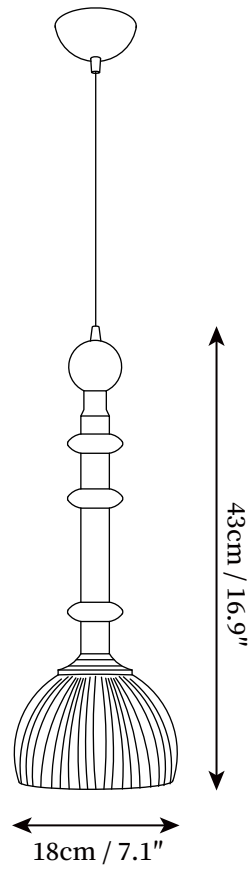

SPECIFICATION SHEET

SPECIFICATION DETAILS

*For custom options, consult factory for details

Fixture Dimensions	D 7.1" x H 16.9"
Light source	E26 or E27 (bulb not included)
Wattage	MAX 40W incandescent bulb or LED equivalent.
Voltage	AC 110-240V
Mounting	Hardwired.
Dimming	Compatible with dimmable bulbs (bulb not included)
Control method	Compatible with common wall switches(not included)
Finishes	Gold, Walnut Color.
Shade Details	Orange, White.
Material	Wood, Metal, Glass, Fabric.
Wire Length	The standard length of the suspended wire is 59 "(150 cm) and the length is adjustable.