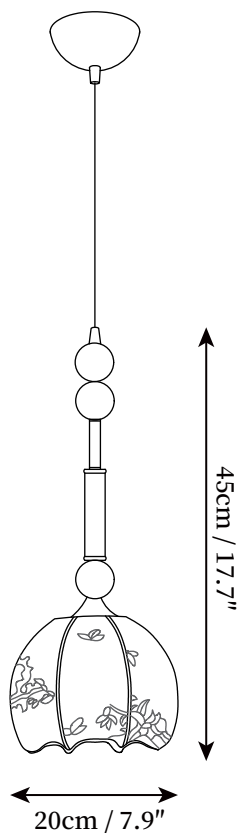

SPECIFICATION SHEET

SPECIFICATION DETAILS

*For custom options, consult factory for details

Fixture Dimensions	D 7.9" x H 17.7"
Light source	E26 or E27 (bulb not included)
Wattage	MAX 40W incandescent bulb or LED equivalent.
Voltage	AC 110-240V
Mounting	Hardwired.
Dimming	Compatible with dimmable bulbs (bulb not included)
Control method	Compatible with common wall switches (not included)
Finishes	Gold, Walnut Color.
Shade Details	Orange, White.
Material	Wood, Metal, Glass, Fabric.
Wire Length	The standard length of the suspended wire is 59 "(150 cm) and the length is adjustable.