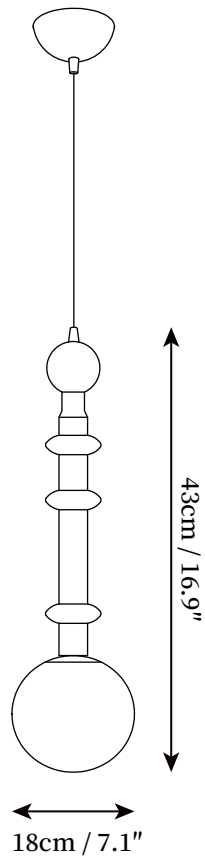

SPECIFICATION SHEET

SPECIFICATION DETAILS

*For custom options, consult factory for details

Fixture Dimensions	D 7.1" x H 16.9"
Light source	E26 or E27 (bulb not included)
Wattage	MAX 40W incandescent bulb or LED equivalent.
Voltage	AC 110-240V
Mounting	Hardwired.
Dimming	Compatible with dimmable bulbs (bulb not included)
Control method	Compatible with common wall switches (not included)
Finishes	Gold, Walnut Color.
Shade Details	Orange, White.
Material	Wood, Metal, Glass, Fabric.
Wire Length	The standard length of the suspended wire is 59" (150 cm) and the length is adjustable.