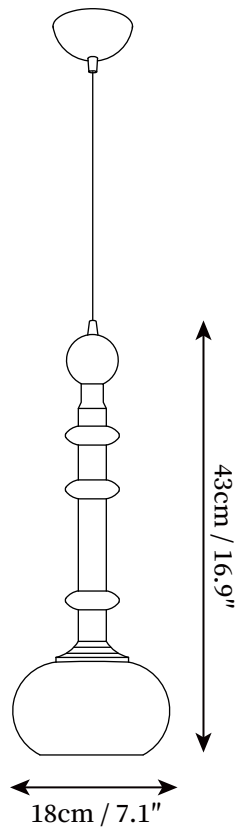

SPECIFICATION SHEET

SPECIFICATION DETAILS

*For custom options, consult factory for details

Fixture Dimensions	D 7.1" x H 16.9"
Light source	E26 or E27 (bulb not included)
Wattage	MAX 40W incandescent bulb or LED equivalent.
Voltage	AC 110-240V
Mounting	Hardwired.
Dimming	Compatible with dimmable bulbs (bulb not included)
Control method	Compatible with common wall switches (not included)
Finishes	Gold, Walnut Color.
Shade Details	Orange, White.
Material	Wood, Metal, Glass, Fabric.
Wire Length	The standard length of the suspended wire is 59 "(150 cm) and the length is adjustable.

SPECIFICATION SHEET

SPECIFICATION DETAILS

*For custom options, consult factory for details

Fixture Dimensions	D 7.1" x H 16.9"
Light source	E26 or E27 (bulb not included)
Wattage	MAX 40W incandescent bulb or LED equivalent.
Voltage	AC 110-240V
Mounting	Hardwired.
Dimming	Compatible with dimmable bulbs (bulb not included)
Control method	Compatible with common wall switches(not included)
Finishes	Gold, Walnut Color.
Shade Details	Orange, White.
Material	Wood, Metal, Glass, Fabric.
Wire Length	The standard length of the suspended wire is 59 "(150 cm) and the length is adjustable.