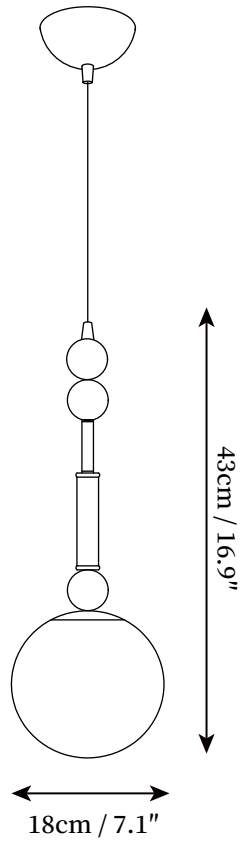

SPECIFICATION SHEET

SPECIFICATION DETAILS

*For custom options, consult factory for details

Fixture Dimensions	D 7.1" x H 16.9"
Light source	E26 or E27 (bulb not included)
Wattage	MAX 40W incandescent bulb or LED equivalent.
Voltage	AC 110-240V
Mounting	Hardwired.
Dimming	Compatible with dimmable bulbs (bulb not included)
Control method	Compatible with common wall switches (not included)
Finishes	Gold, Walnut Color.
Shade Details	Orange, White.
Material	Wood, Metal, Glass, Fabric.
Wire Length	The standard length of the suspended wire is 59 "(150 cm) and the length is adjustable.