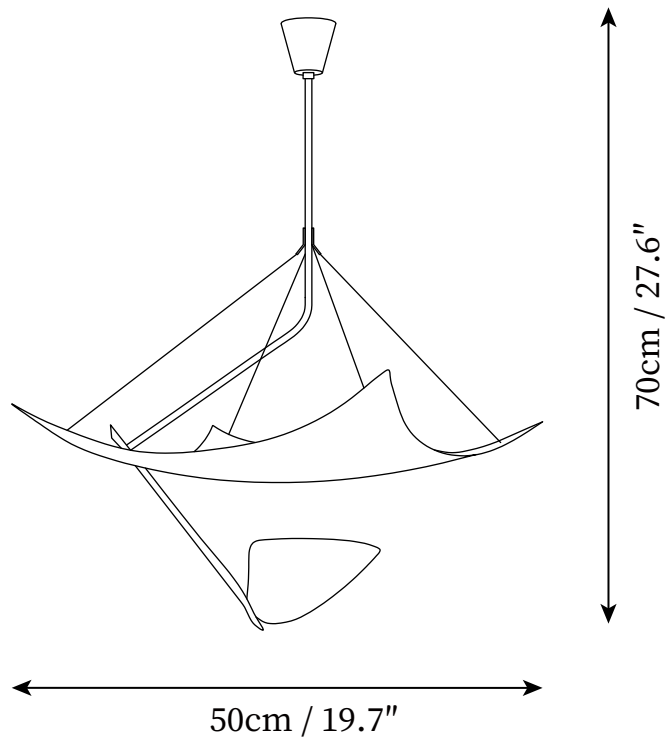

SPECIFICATION SHEET

SPECIFICATION DETAILS

*For custom options, consult factory for details

| | |
|---------------------------|---|
| Fixture Dimensions | D 19.7" x H 27.6" |
| Light source | Integrated LED |
| Wattage | ~ 5W |
| Voltage | AC 110-240V |
| Dimming | Not supported |
| CRI(Ra) | 90+ CRI |
| Mounting | Ceiling. |
| LED Rated Life | 30000 hours |
| Color Temperature | Warm Light (3000K), Neutral Light (4000K), Cool Light (6000K) |
| Control method | Compatible with common wall switches(not included) |
| Finishes | Gold, White. |
| Shadow Details | Black. |
| Material | Metal. |
| Rod Length | Suspension rod is 59", and can be spliced as needed. |