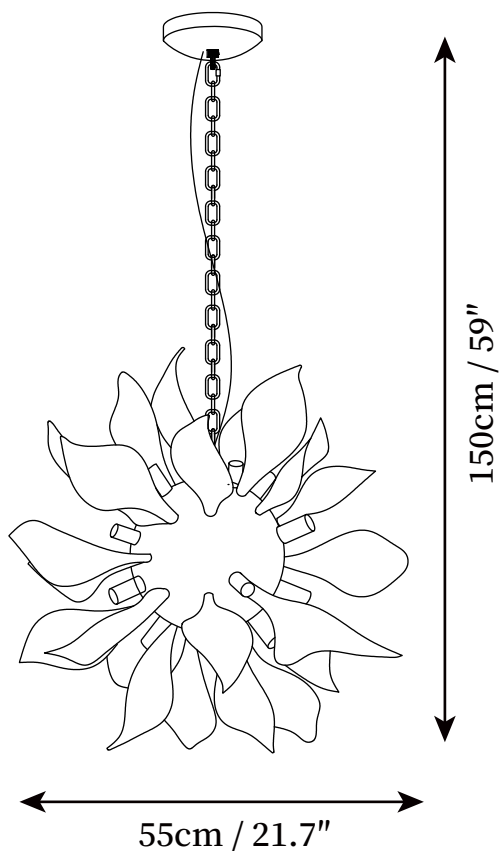

SPECIFICATION SHEET

SPECIFICATION DETAILS

*For custom options, consult factory for details

Fixture Dimensions	D 23.6" x H 59" (G9*12)
Light source	G9 (bulb not included)
Wattage	MAX 5W incandescent bulb or LED equivalent.
Voltage	AC 110-240V
Mounting	Hardwired.
Dimming	Compatible with dimmable bulbs (bulb not included)
Control method	Compatible with common wall switches (not included)
Finishes	Chrome, Gold.
Shade Details	White.
Material	Metal, Iron, Ceramics.
Wire Length	The standard length of the suspended wire is 59 "(150 cm) and the length is adjustable.

SPECIFICATION SHEET

SPECIFICATION DETAILS

*For custom options, consult factory for details

Fixture Dimensions	D 17.7" x H 59" (G9*9(G9*16))
Light source	G9 (bulb not included)
Wattage	MAX 5W incandescent bulb or LED equivalent.
Voltage	AC 110-240V
Mounting	Hardwired.
Dimming	Compatible with dimmable bulbs (bulb not included)
Control method	Compatible with common wall switches (not included)
Finishes	Chrome, Gold.
Shade Details	White.
Material	Metal, Iron, Ceramics.
Wire Length	The standard length of the suspended wire is 59 "(150 cm) and the length is adjustable.

SPECIFICATION SHEET

SPECIFICATION DETAILS

*For custom options, consult factory for details

Fixture Dimensions	D 21.7" x H 59" (G9*16)
Light source	G9 (bulb not included)
Wattage	MAX 5W incandescent bulb or LED equivalent.
Voltage	AC 110-240V
Mounting	Hardwired.
Dimming	Compatible with dimmable bulbs (bulb not included)
Control method	Compatible with common wall switches(not included)
Finishes	Chrome, Gold.
Shade Details	White.
Material	Metal, Iron, Ceramics.
Hanging Length	Chain lengths range between 19.7", the length can be specified according to needs