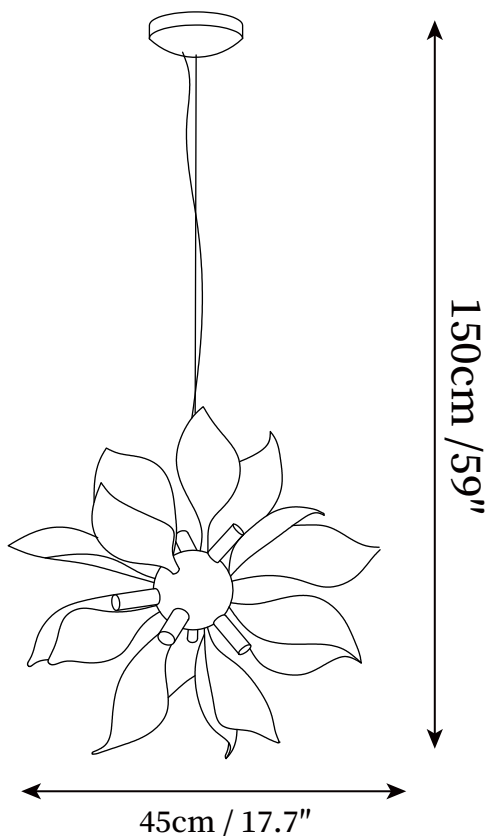

SPECIFICATION SHEET

SPECIFICATION DETAILS

*For custom options, consult factory for details

Fixture Dimensions	D 23.6" x H 59" (G9*12)
Light source	G9 (bulb not included)
Wattage	MAX 5W incandescent bulb or LED equivalent.
Voltage	AC 110-240V
Mounting	Hardwired.
Dimming	Compatible with dimmable bulbs (bulb not included)
Control method	Compatible with common wall switches (not included)
Finishes	Chrome, Gold.
Shade Details	White.
Material	Metal, Iron, Ceramics.
Wire Length	The standard length of the suspended wire is 59 "(150 cm) and the length is adjustable.

SPECIFICATION SHEET

SPECIFICATION DETAILS

*For custom options, consult factory for details

Fixture Dimensions	D 17.7" x H 59" (G9*9(G9*16))
Light source	G9 (bulb not included)
Wattage	MAX 5W incandescent bulb or LED equivalent.
Voltage	AC 110-240V
Mounting	Hardwired.
Dimming	Compatible with dimmable bulbs (bulb not included)
Control method	Compatible with common wall switches (not included)
Finishes	Chrome, Gold.
Shade Details	White.
Material	Metal, Iron, Ceramics.
Wire Length	The standard length of the suspended wire is 59 "(150 cm) and the length is adjustable.

SPECIFICATION SHEET

SPECIFICATION DETAILS

*For custom options, consult factory for details

Fixture Dimensions	D 21.7" x H 59" (G9*16)
Light source	G9 (bulb not included)
Wattage	MAX 5W incandescent bulb or LED equivalent.
Voltage	AC 110-240V
Mounting	Hardwired.
Dimming	Compatible with dimmable bulbs (bulb not included)
Control method	Compatible with common wall switches(not included)
Finishes	Chrome, Gold.
Shade Details	White.
Material	Metal, Iron, Ceramics.
Hanging Length	Chain lengths range between 19.7", the length can be specified according to needs