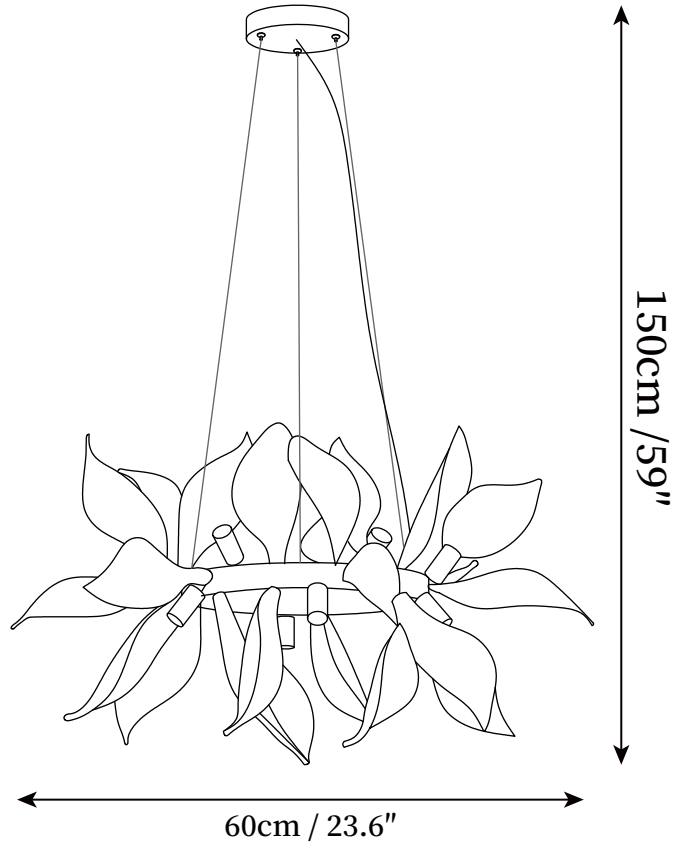

SPECIFICATION SHEET

SPECIFICATION DETAILS

*For custom options, consult factory for details

Fixture Dimensions	D 23.6" x H 59" (G9*12)
Light source	G9 (bulb not included)
Wattage	MAX 5W incandescent bulb or LED equivalent.
Voltage	AC 110-240V
Mounting	Hardwired.
Dimming	Compatible with dimmable bulbs (bulb not included)
Control method	Compatible with common wall switches (not included)
Finishes	Chrome, Gold.
Shade Details	White.
Material	Metal, Iron, Ceramics.
Wire Length	The standard length of the suspended wire is 59 "(150 cm) and the length is adjustable.

SPECIFICATION SHEET

SPECIFICATION DETAILS

*For custom options, consult factory for details

Fixture Dimensions	D 17.7" x H 59" (G9*9(G9*16))
Light source	G9 (bulb not included)
Wattage	MAX 5W incandescent bulb or LED equivalent.
Voltage	AC 110-240V
Mounting	Hardwired.
Dimming	Compatible with dimmable bulbs (bulb not included)
Control method	Compatible with common wall switches (not included)
Finishes	Chrome, Gold.
Shade Details	White.
Material	Metal, Iron, Ceramics.
Wire Length	The standard length of the suspended wire is 59 "(150 cm) and the length is adjustable.

SPECIFICATION SHEET

SPECIFICATION DETAILS

*For custom options, consult factory for details

Fixture Dimensions	D 21.7" x H 59" (G9*16)
Light source	G9 (bulb not included)
Wattage	MAX 5W incandescent bulb or LED equivalent.
Voltage	AC 110-240V
Mounting	Hardwired.
Dimming	Compatible with dimmable bulbs (bulb not included)
Control method	Compatible with common wall switches(not included)
Finishes	Chrome, Gold.
Shade Details	White.
Material	Metal, Iron, Ceramics.
Hanging Length	Chain lengths range between 19.7", the length can be specified according to needs