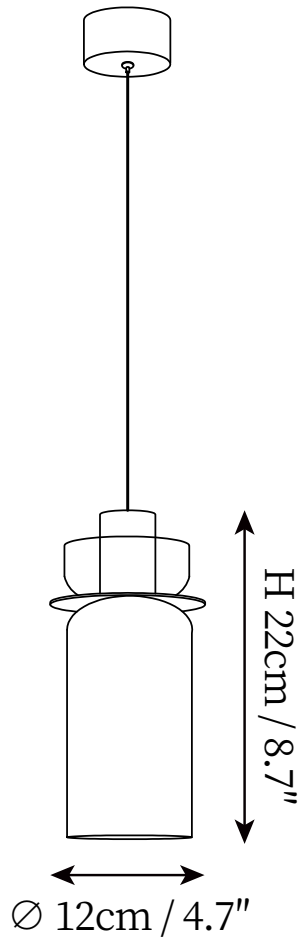

SPECIFICATION DETAILS

*For custom options, consult factory for details

Fixture Dimensions	D 5.9" x H 5.7"
Light source	Integrated LED
Wattage	~ 10W
Voltage	AC 110-240V
Dimming	Not supported
CRI(Ra)	90+ CRI
Mounting	Hardwired.
LED Rated Life	30000 hours
Color Temperature	Warm Light (3000K), Neutral Light (4000K), Cool Light (6000K)
Control method	Compatible with common wall switches (not included).
Finishes	Bronze color.
Shadow Details	Clear, Amber.
Material	Glass, Metal.
Wire Length	The standard length of the cord is 59" (150 cm), the length is adjustable.

SPECIFICATION DETAILS

*For custom options, consult factory for details

Fixture Dimensions	D 4.7" x H 8.7"
Light source	Integrated LED
Wattage	~ 10W
Voltage	AC 110-240V
Dimming	Not supported
CRI(Ra)	90+ CRI
Mounting	Hardwired.
LED Rated Life	30000 hours
Color Temperature	Warm Light (3000K), Neutral Light (4000K), Cool Light (6000K)
Control method	Compatible with common wall switches (not included).
Finishes	Bronze color.
Shadow Details	Clear, Amber.
Material	Glass, Metal.
Wire Length	The standard length of the cord is 59" (150 cm), the length is adjustable.

SPECIFICATION DETAILS

*For custom options, consult factory for details

Fixture Dimensions	D 8.7" x H 4.7"
Light source	Integrated LED
Wattage	~ 10W
Voltage	AC 110-240V
Dimming	Not supported
CRI(Ra)	90+ CRI
Mounting	Hardwired.
LED Rated Life	30000 hours
Color Temperature	Warm Light (3000K), Neutral Light (4000K), Cool Light (6000K)
Control method	Compatible with common wall switches (not included).
Finishes	Bronze color.
Shadow Details	Clear, Amber.
Material	Glass, Metal.
Wire Length	The standard length of the cord is 59" (150 cm), the length is adjustable.