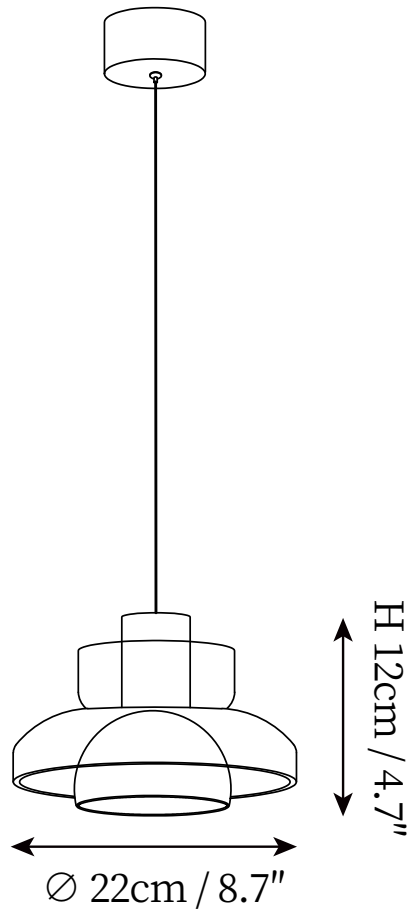

SPECIFICATION DETAILS

*For custom options, consult factory for details

Fixture Dimensions	D 5.9" x H 5.7"
Light source	Integrated LED
Wattage	~ 10W
Voltage	AC 110-240V
Dimming	Not supported
CRI(Ra)	90+ CRI
Mounting	Hardwired.
LED Rated Life	30000 hours
Color Temperature	Warm Light (3000K), Neutral Light (4000K), Cool Light (6000K)
Control method	Compatible with common wall switches (not included).
Finishes	Bronze color.
Shadow Details	Clear, Amber.
Material	Glass, Metal.
Wire Length	The standard length of the cord is 59" (150 cm), the length is adjustable.

SPECIFICATION DETAILS

*For custom options, consult factory for details

Fixture Dimensions	D 4.7" x H 8.7"
Light source	Integrated LED
Wattage	~ 10W
Voltage	AC 110-240V
Dimming	Not supported
CRI(Ra)	90+ CRI
Mounting	Hardwired.
LED Rated Life	30000 hours
Color Temperature	Warm Light (3000K), Neutral Light (4000K), Cool Light (6000K)
Control method	Compatible with common wall switches (not included).
Finishes	Bronze color.
Shadow Details	Clear, Amber.
Material	Glass, Metal.
Wire Length	The standard length of the cord is 59" (150 cm), the length is adjustable.

SPECIFICATION DETAILS

*For custom options, consult factory for details

Fixture Dimensions	D 8.7" x H 4.7"
Light source	Integrated LED
Wattage	~ 10W
Voltage	AC 110-240V
Dimming	Not supported
CRI(Ra)	90+ CRI
Mounting	Hardwired.
LED Rated Life	30000 hours
Color Temperature	Warm Light (3000K), Neutral Light (4000K), Cool Light (6000K)
Control method	Compatible with common wall switches (not included).
Finishes	Bronze color.
Shadow Details	Clear, Amber.
Material	Glass, Metal.
Wire Length	The standard length of the cord is 59" (150 cm), the length is adjustable.