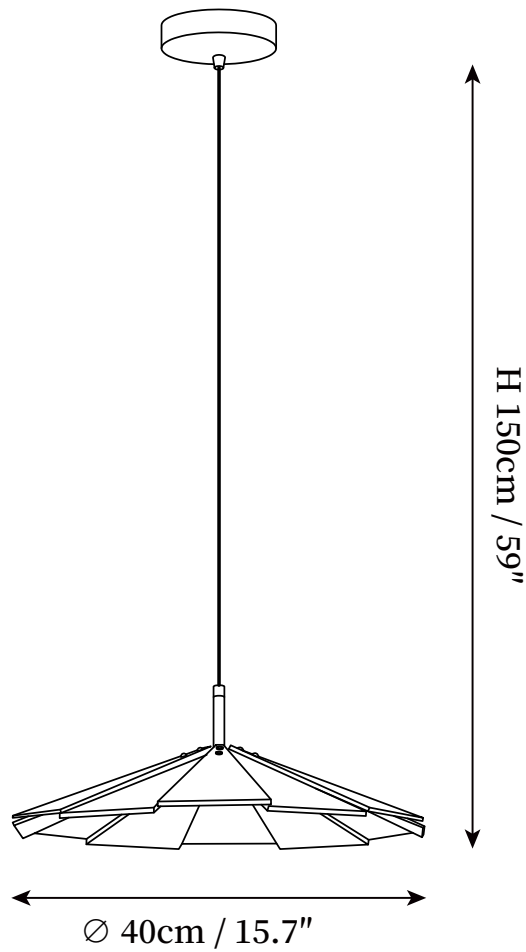

SPECIFICATION SHEET

SPECIFICATION DETAILS

*For custom options, consult factory for details

Fixture Dimensions	D 15.7" x H 59"
Light source	Integrated LED
Wattage	~ 5W
Voltage	AC 110-240V
Dimming	Not supported
CRI(Ra)	90+ CRI
Mounting	Hardwired.
LED Rated Life	30000 hours
Color Temperature	Warm Light (3000K), Neutral Light (4000K), Cool Light (6000K)
Control method	Compatible with common wall switches (not included).
Finishes	Black.
Shadow Details	Nature wood, Walnut wood.
Material	Metal, Wood.
Wire Length	The standard length of the cord is 59" (150 cm), the length is adjustable.