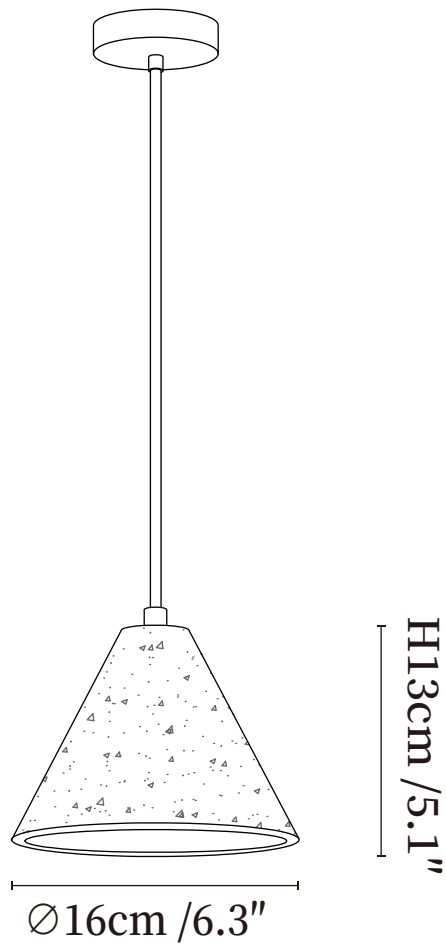

SPECIFICATION SHEET

SPECIFICATION DETAILS

*For custom options, consult factory for details

Fixture Dimensions	Ø 6.3" x H 5.1"
Light source	E26 or E27 (bulb not included)
Wattage	MAX 40W incandescent bulb or LED equivalent.
Voltage	AC 110-240V
Mounting	Hardwired.
Dimming	Compatible with dimmable bulbs (bulb not included)
Control method	Compatible with common wall switches (
Finishes	Walnut Wood.
Shade Details	Yellow Travertine.
Material	Metal, Yellow Travertine, Wood.
Wire Length	The standard length of the suspended wire is 59" (150 cm) and the length is adjustable.