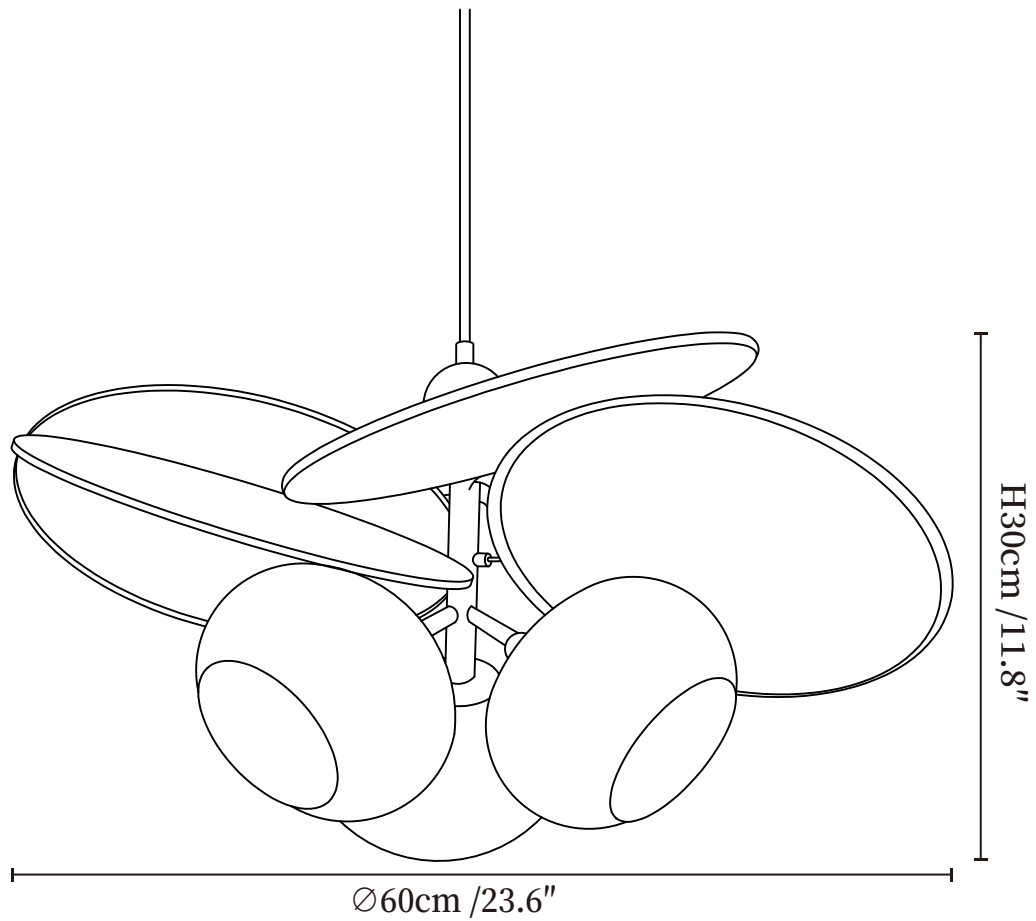

SPECIFICATION SHEET

SPECIFICATION DETAILS

*For custom options, consult factory for details

Fixture Dimensions	$\text{Ø} 23.6'' \times \text{H} 11.8''$
Light source	E26 or E27 (bulb not included)
Wattage	MAX 40W incandescent bulb or LED equivalent.
Voltage	AC 110-240V
Mounting	Hardwired.
Dimming	Compatible with dimmable bulbs (bulb not included)
Control method	Compatible with common wall switches(
Finishes	Walnut Wood.
Shade Details	Amber.
Material	Metal, Rattan, Glass.
Wire Length	The standard length of the suspended wire is 59 "(150 cm) and the length is adjustable.