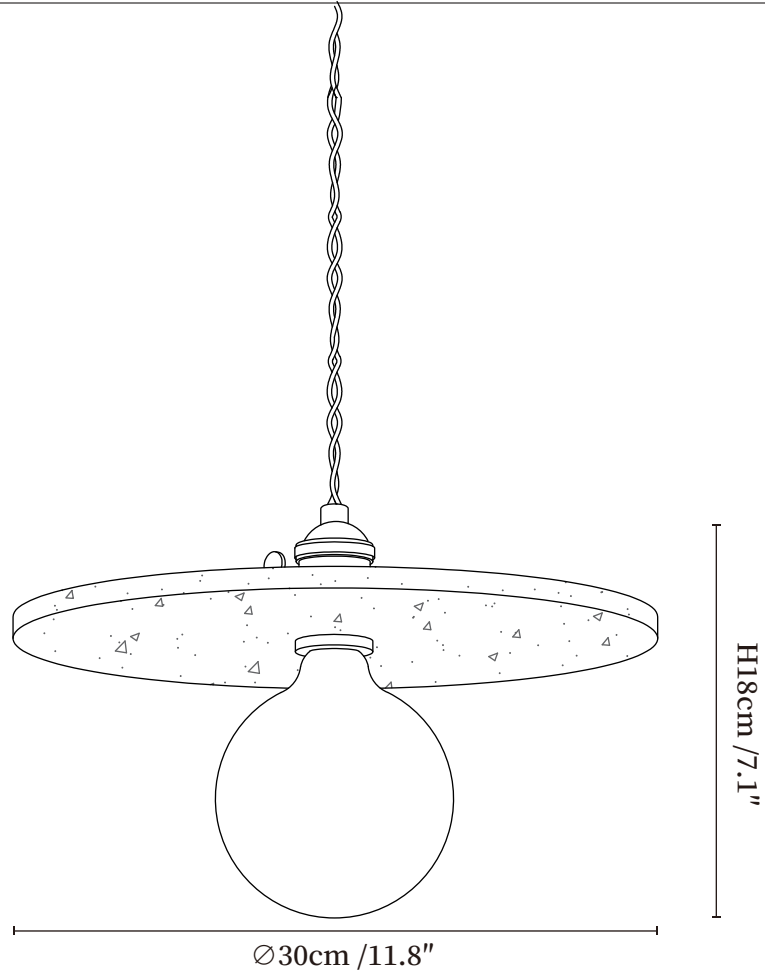

SPECIFICATION SHEET

SPECIFICATION DETAILS

*For custom options, consult factory for details

Fixture Dimensions	$\text{Ø} 9.8'' \times \text{H} 7.1''$
Light source	E26 or E27 (bulb not included)
Wattage	MAX 40W incandescent bulb or LED equivalent.
Voltage	AC 110-240V
Mounting	Hardwired.
Dimming	Compatible with dimmable bulbs (bulb not included)
Control method	Compatible with common wall switches(not included)
Finishes	Yellow Travertine, Gold.
Shade Details	White.
Material	Travertine, Glass, Metal.
Wire Length	The standard length of the suspended wire is 59 "(150 cm) and the length is adjustable.

SPECIFICATION SHEET

SPECIFICATION DETAILS

*For custom options, consult factory for details

Fixture Dimensions	Ø 11.8" x H 7.1"
Light source	E26 or E27 (bulb not included)
Wattage	MAX 40W incandescent bulb or LED equivalent.
Voltage	AC 110-240V
Mounting	Hardwired.
Dimming	Compatible with dimmable bulbs (bulb not included)
Control method	Compatible with common wall switches (not included)
Finishes	Yellow Travertine, Gold.
Shade Details	White.
Material	Travertine, Glass, Metal.
Wire Length	The standard length of the suspended wire is 59 "(150 cm) and the length is adjustable.