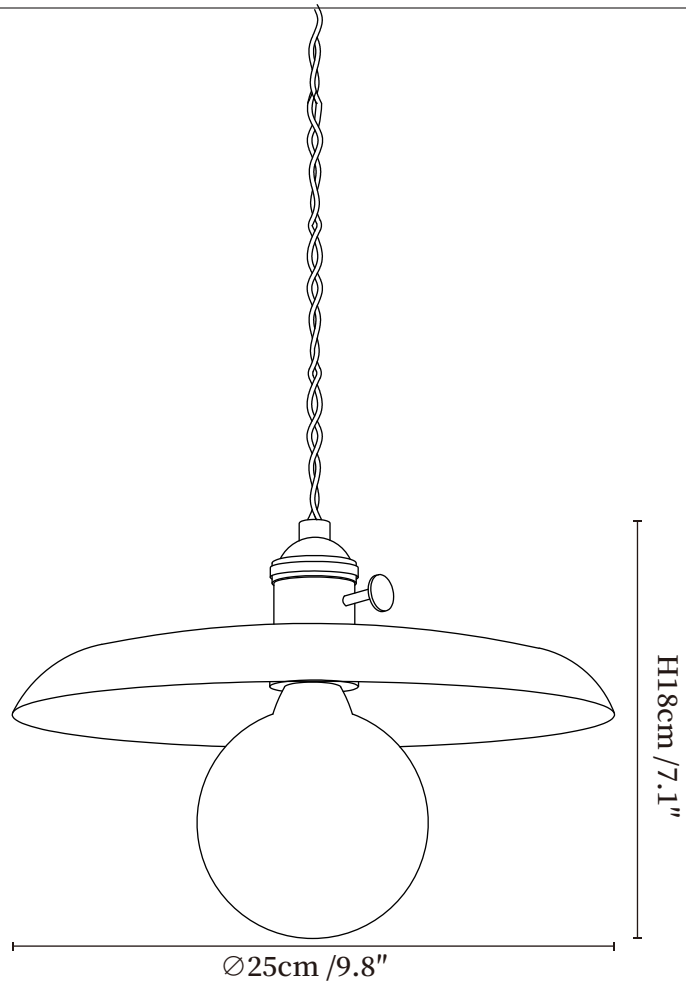

SPECIFICATION SHEET

SPECIFICATION DETAILS

*For custom options, consult factory for details

Fixture Dimensions	$\text{Ø} 9.8'' \times \text{H} 7.1''$
Light source	E26 or E27 (bulb not included)
Wattage	MAX 40W incandescent bulb or LED equivalent.
Voltage	AC 110-240V
Mounting	Hardwired.
Dimming	Compatible with dimmable bulbs (bulb not included)
Control method	Compatible with common wall switches(not included)
Finishes	Yellow Travertine, Gold.
Shade Details	White.
Material	Travertine, Glass, Metal.
Wire Length	The standard length of the suspended wire is 59 "(150 cm) and the length is adjustable.

SPECIFICATION SHEET

SPECIFICATION DETAILS

*For custom options, consult factory for details

Fixture Dimensions	Ø 11.8" x H 7.1"
Light source	E26 or E27 (bulb not included)
Wattage	MAX 40W incandescent bulb or LED equivalent.
Voltage	AC 110-240V
Mounting	Hardwired.
Dimming	Compatible with dimmable bulbs (bulb not included)
Control method	Compatible with common wall switches (not included)
Finishes	Yellow Travertine, Gold.
Shade Details	White.
Material	Travertine, Glass, Metal.
Wire Length	The standard length of the suspended wire is 59 "(150 cm) and the length is adjustable.