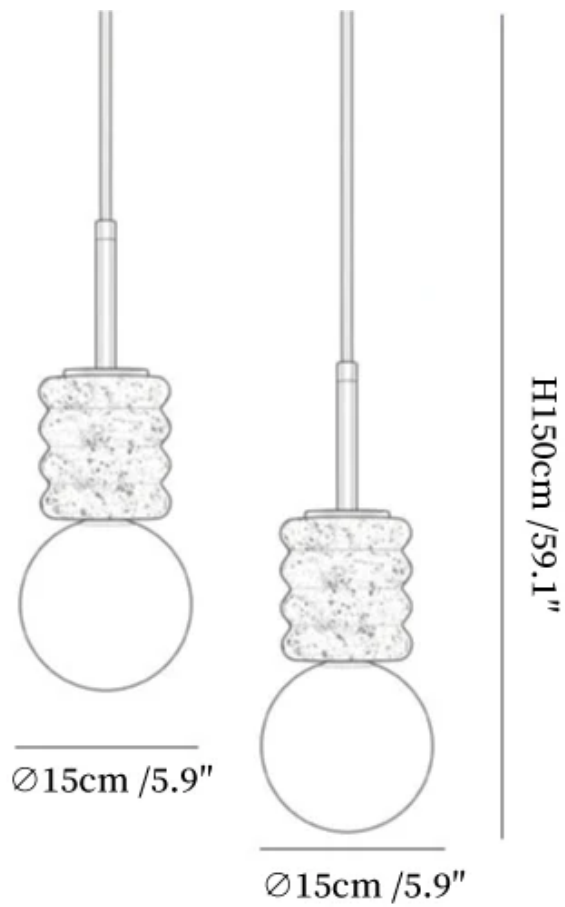

# SPECIFICATION SHEET

---

## SPECIFICATION DETAILS

\*For custom options, consult factory for details

<b>Fixture Dimensions</b>	Ø 3.9" x H 10.6"
<b>Light source</b>	G9 (bulb not included)
<b>Wattage</b>	MAX 5W incandescent bulb or LED equivalent.
<b>Voltage</b>	AC 110-240V
<b>Mounting</b>	Hardwired.
<b>Dimming</b>	Compatible with dimmable bulbs (bulb not included)
<b>Control method</b>	Compatible with common wall switches(not included)
<b>Finishes</b>	Yellow Travertine.
<b>Shade Details</b>	White.
<b>Material</b>	Metal, Yellow Travertine, Glass.
<b>Wire Length</b>	The standard length of the suspended wire is 59 "(150 cm) and the length is adjustable.

## SPECIFICATION DETAILS

\*For custom options, consult factory for details

<b>Fixture Dimensions</b>	Ø 5.9" x H 59.1"
<b>Light source</b>	G9 (bulb not included)
<b>Wattage</b>	MAX 5W incandescent bulb or LED equivalent.
<b>Voltage</b>	AC 110-240V
<b>Mounting</b>	Hardwired.
<b>Dimming</b>	Compatible with dimmable bulbs (bulb not included)
<b>Control method</b>	Compatible with common wall switches (not included)
<b>Finishes</b>	Yellow Travertine.
<b>Shade Details</b>	White.
<b>Material</b>	Metal, Yellow Travertine, Glass.
<b>Wire Length</b>	The standard length of the suspended wire is 59" (150 cm) and the length is adjustable.