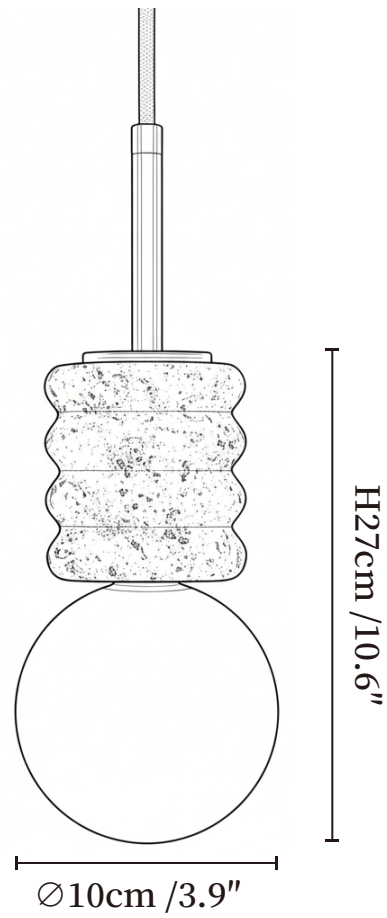

# SPECIFICATION SHEET

---

## SPECIFICATION DETAILS

\*For custom options, consult factory for details

<b>Fixture Dimensions</b>	Ø 3.9" x H 10.6"
<b>Light source</b>	G9 (bulb not included)
<b>Wattage</b>	MAX 5W incandescent bulb or LED equivalent.
<b>Voltage</b>	AC 110-240V
<b>Mounting</b>	Hardwired.
<b>Dimming</b>	Compatible with dimmable bulbs (bulb not included)
<b>Control method</b>	Compatible with common wall switches(not included)
<b>Finishes</b>	Yellow Travertine.
<b>Shade Details</b>	White.
<b>Material</b>	Metal, Yellow Travertine, Glass.
<b>Wire Length</b>	The standard length of the suspended wire is 59 "(150 cm) and the length is adjustable.

## SPECIFICATION DETAILS

\*For custom options, consult factory for details

<b>Fixture Dimensions</b>	Ø 5.9" x H 59.1"
<b>Light source</b>	G9 (bulb not included)
<b>Wattage</b>	MAX 5W incandescent bulb or LED equivalent.
<b>Voltage</b>	AC 110-240V
<b>Mounting</b>	Hardwired.
<b>Dimming</b>	Compatible with dimmable bulbs (bulb not included)
<b>Control method</b>	Compatible with common wall switches (not included)
<b>Finishes</b>	Yellow Travertine.
<b>Shade Details</b>	White.
<b>Material</b>	Metal, Yellow Travertine, Glass.
<b>Wire Length</b>	The standard length of the suspended wire is 59" (150 cm) and the length is adjustable.